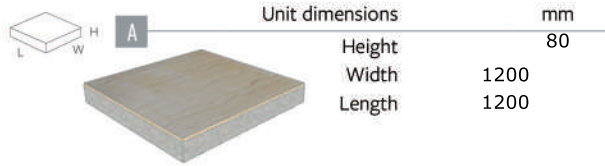

For an authentic look, each color option is composed of a variety of darker & lighter tones. Natural ingredients such as finely graded sand are present within the recipe to allow for a range in tones, veining and textures from one stone to another.

JOINT WIDTH: VARIABLE

% OF SURFACE OPENING: VARIABLE