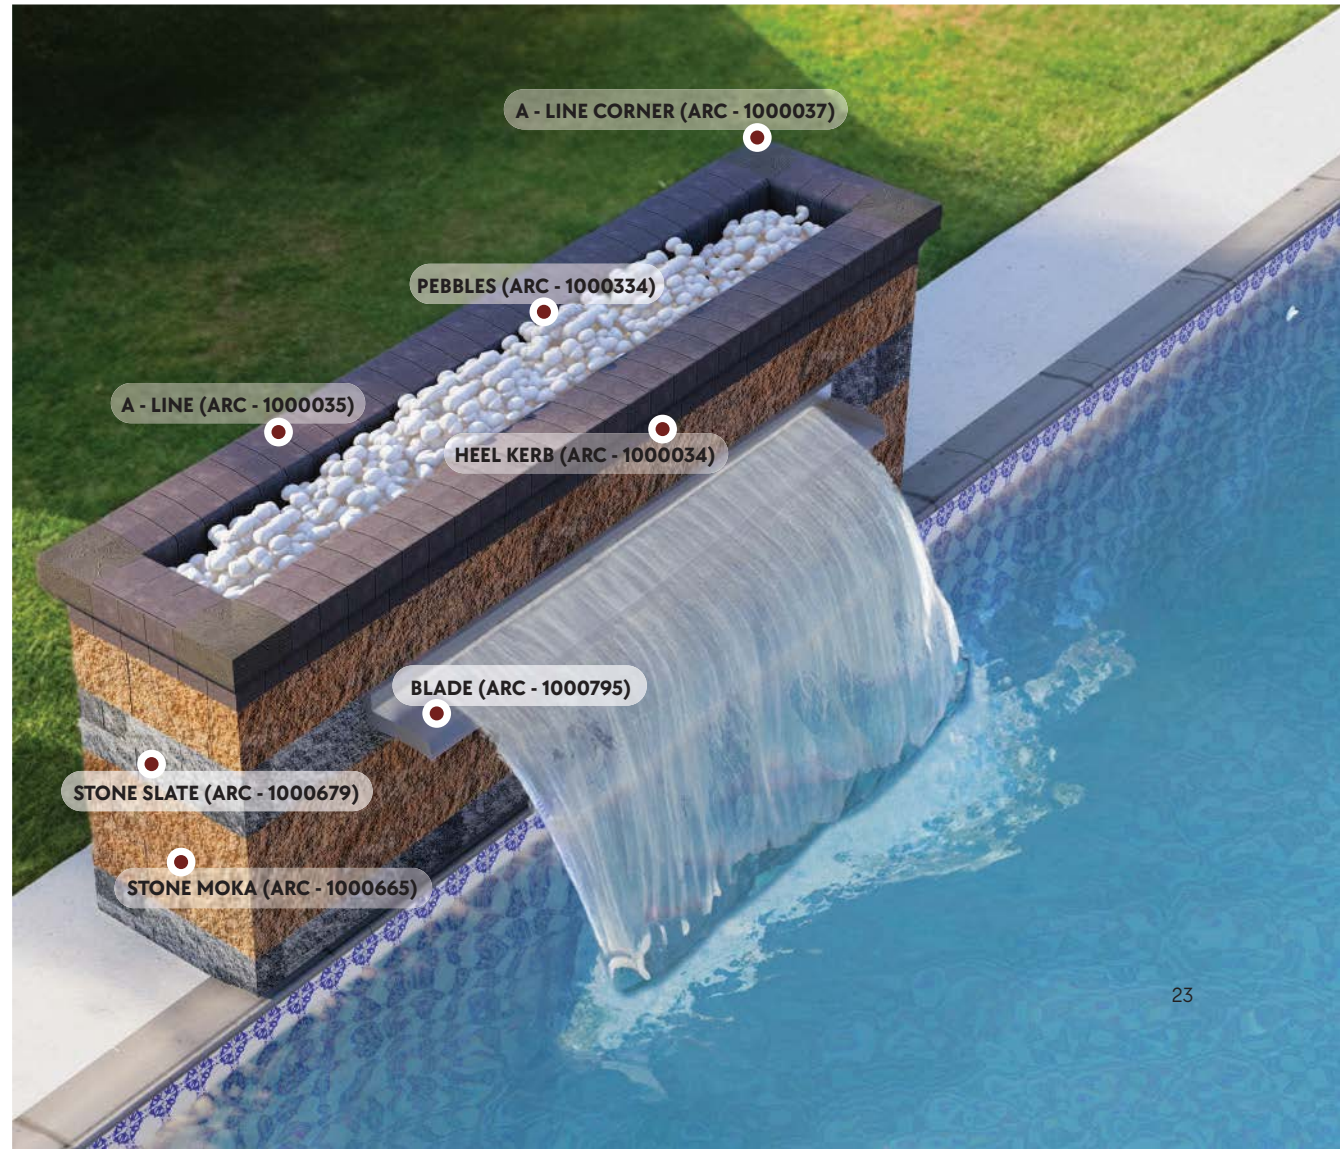

SUNKEN X - LARGE

TOTAL PRICE: **AED 24,353**

Tailored to be a prominent feature in your outdoor sanctuary, this fountain introduces a contemporary water display that gracefully adorns the surface. The Extra-Large Surface Fountain stands as a striking centerpiece, effortlessly enhancing the aesthetic appeal of your garden or patio. Its sleek design offers a perfect synergy of form and function, making it an ideal choice for those seeking a balance of sophistication and simplicity on an expansive scale.

Size: 290 cm x 140 cm

Size: 290 cm x 60 cm

PILLAR X - LARGE

TOTAL PRICE: **AED 10,985**

The pinnacle of sophistication by the poolside with our Extra-Large Pillar Fountain from the "Flexy Fountains Series." This fountain is designed to make a bold statement, gracing your pool deck with a cascading waterfall from an imposing pillar. Keeping it Simple and Minimalistic!

Serenity in Style

The Grand Fountain Ensemble

Size: 230 cm x 110 cm

GRANDE

TOTAL PRICE: **AED 12,952**

Introducing the "Grande Series Waterfall," a majestic embodiment of luxury and opulence designed to grace the grand entrances of VIP homes and palaces. This grandiose fountain is not just a water feature; it's a symbol of importance and power. Inspired by the regality of a cobra, the fountain blade takes on a distinctive shape, representing strength and significance.

Crafted for those who seek to elevate their living spaces to the utmost level of sophistication, the Grande Series Waterfall is an impeccable fusion of power and serenity. Best placed in expansive entrances, whether for a grand garden or a lavish home, this fountain creates an awe-inspiring ambiance. It transforms every entrance into a statement of grandeur, where the sound of cascading water resonates with the power of opulence. Elevate your surroundings with the Grande Series Waterfall and let it be the epitome of majesty at the threshold of your luxurious abode.