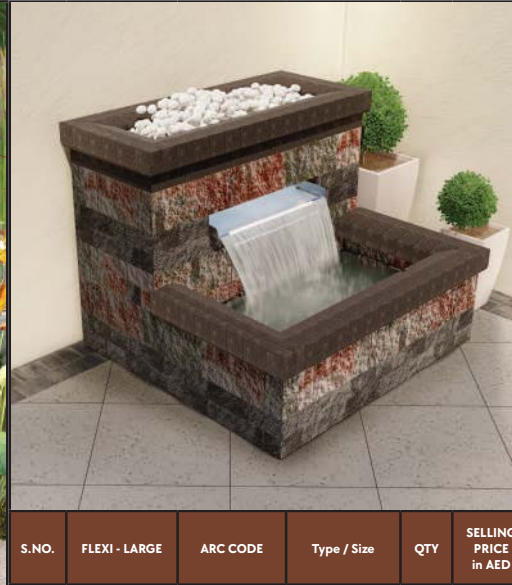

Flexi - Surface

S.NO.	FLEXI - SMALL	ARC CODE	Type / Size	QTY	SELLING PRICE in AED	
1	Blade	ARC - 1000792	20 cm	1	1,924	
2	Stone '8" Bella	ARC - 1000670	40 x 20 x 10 cm	35	700	
3	Stone 4" Slate	ARC - 1000679	40 x 20 x 5 cm	49	980	
4	Frame / Mesh	ARC - 1000840	48 x 65 cm	1	273	
5	Tank	ARC - 1000600	67 x 48 x 27 cm	1	387	
6	Pump	ARC - 1000618	13000 L/H	1	780	
7	SS Door 316	ARC - 1000846	20 x 40 cm	1	1,170	
8	PVC Fittings	ARC - 1000885	-	1set	309	
9	A - Line	ARC - 1000035	10 x 20 cm	28	126	
10	A - Line Corner	ARC - 1000037	-	6	228	
11	Heel Kerb	ARC - 1000034	60 x 7.5 x 15 cm	5	30	
12	White Pebble	ARC - 1000334	20 kg Bag	1	59	
					Final Price	6,966

S.NO.	FLEXI - MEDIUM	ARC CODE	Type / Size	QTY	SELLING PRICE in AED	
1	Blade	ARC - 1000793	40 cm	1	2,392	
2	Stone '8" Hazel	ARC - 1000674	40 x 20 x 10 cm	45	900	
3	Stone 4" Slate	ARC - 1000679	40 x 20 x 5 cm	63	1,260	
4	Frame / Mesh	ARC - 1000841	90 x 60 cm	1	469	
5	Tank	ARC - 1000593	90 x 60 x 40 cm	1	725	
6	Pump	ARC - 1000619	18000 L/H	1	819	
7	SS Door 316	ARC - 1000846	20 x 40 cm	1	1,755	
8	PVC Fittings	ARC - 1000885	-	1set	309	
9	A - Line	ARC - 1000035	10 x 20 cm	44	198	
10	A - Line Corner	ARC - 1000037	-	6	228	
11	Heel Kerb	ARC - 1000034	60 x 7.5 x 15 cm	8	48	
12	White Pebble	ARC - 1000334	20 kg Bag	2	118	
					Final Price	9,221

S.NO.	FLEXI - LARGE	ARC CODE	Type / Size	QTY	SELLING PRICE in AED	
1	Blade	ARC - 1000794	80 cm	1	3,848	
2	Stone '8" Cherry	ARC - 1000668	40 x 20 x 10 cm	45	900	
3	Stone 4" Slate	ARC - 1000679	40 x 20 x 5 cm	63	1,260	
4	Frame / Mesh	ARC - 1000842	130 x 68 cm	1	807	
5	Inner Mesh	ARC - 1000873	124 x 68 cm	1	741	
6	Tank	ARC - 1000848	131 x 68 x 30 cm	1	1,430	
7	Pump	ARC - 1000620	48000 L/H	1	1,820	
8	SS Door 316	ARC - 1000543	40 x 60 cm	1	1,755	
9	PVC Fittings	ARC - 1000885	-	1 SET	309	
10	A - Line	ARC - 1000035	10 x 20 cm	56	252	
11	A - Line Corner	ARC - 1000037	-	6	228	
12	Heel Kerb	ARC - 1000034	60 x 7.5 x 15 cm	10	60	
13	White Pebble	ARC - 1000334	20 kg Bag	3	177	
14	Black Pebble	ARC - 1000431	20 kg Bag	2	151	
					Final Price	13,738

S.NO.	FLEXI - X - LARGE	ARC CODE	Type / Size	QTY	SELLING PRICE in AED	
1	Blade	ARC - 1000795	200 cm	1	7,306	
2	Stone '8" Moka	ARC - 1000665	40 x 20 x 10 cm	66	1,320	
3	Stone 4" Slate	ARC - 1000679	40 x 20 x 5 cm	90	1,800	
4	Frame / Mesh	ARC - 1000843	264 x 68 cm	1	1,690	
5	Inner Mesh	ARC - 1000873	124 x 60 cm	2	1,482	
6	Tank	ARC - 1000848	131 x 68 x 30 cm	2	2,860	
7	Pump	ARC - 1000640	1HP	1	2,903	
8	SS Door 316	ARC - 1000544	80 x 60 cm	1	3,315	
9	PVC Fittings	ARC - 1000884	-	1SET	384	
10	A - Line	ARC - 1000035	10 x 20 cm	98	441	
11	A - Line Corner	ARC - 1000037	-	6	228	
12	Heel Kerb	ARC - 1000034	60 x 7.5 x 15 cm	20	120	
13	White Pebble	ARC - 1000334	20 kg Bag	4	236	
14	C Channel Alum	10000006063	8 x 5 x 60 cm	1	33	
15	Black Pebbles	ARC - 1000431	20 kg Bag	3	234	
16	Rubber	-	14 cm	1	1	
					Final Price	24,353