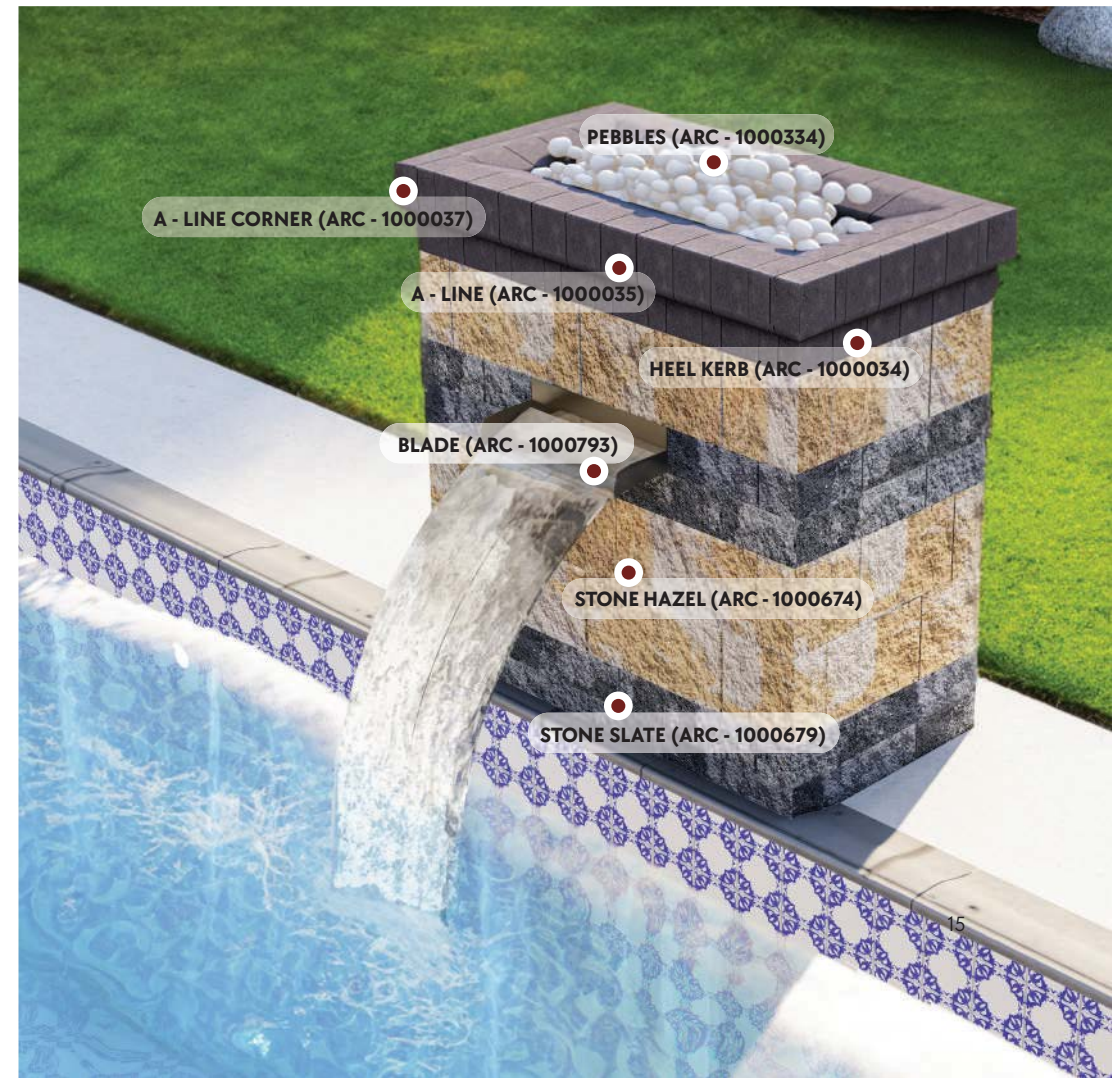

SURFACE MEDIUM

Designed to make a statement in your outdoor space, this fountain graces the surface with a sleek and modern water display. The Surface Medium Fountain becomes a captivating centerpiece, effortlessly enhancing the visual appeal of your garden or patio. Its striking design offers a perfect blend of form and function, making it an ideal choice for those seeking a balance of sophistication and simplicity.

TOTAL PRICE: AED 9,221

Size: 110 cm x 60 cm

PILLAR MEDIUM

Elevate your pool or pond aesthetics with our Medium-sized Pillar Fountain. Unlike standard fountains, these compact and sophisticated designs serve as stylish accents, circulating water through a pump for a captivating and tranquil addition to your aquatic haven. Redefine your outdoor oasis with the functional beauty of the Pillar Fountain.

TOTAL PRICE: **AED 4,740**

SUNKEN LARGE

Crafted to be a focal point in your outdoor haven, this fountain introduces a modern water display that elegantly graces the surface. The Large Surface Fountain becomes a captivating centerpiece, effortlessly elevating the visual appeal of your garden or patio. With a perfect fusion of sleek design and functional elegance, it's an ideal choice for those seeking a harmonious balance of style and simplicity.

A - LINE CORNER (ARC - 1000037)

SURFACE LARGE

The streamlined design of the Large Surface Fountain not only adds a touch of sophistication but also fosters an environment of peace and well-being. It stands as an ideal choice for those who appreciate the balance of elegance and simplicity on a larger scale. Immerse yourself in the captivating aesthetics of the Large Surface Fountain, a modern touch that transforms your outdoor living area into a grand haven of style, fostering a sense of tranquility and well-being.