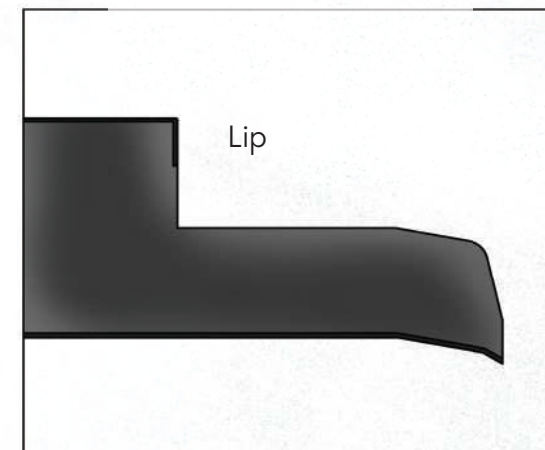

Anatomy of Elegance

Our Ducon Water Blades have been meticulously crafted from premium stainless steel. These elegant structures boast a hollow box design with a distinctive front lip. Ingeniously incorporated within the blade are specially designed baffle plates, strategically placed to expertly disperse and calm the water, preventing random splashes and potential mess. As water is pumped into the blade, it transforms into a serene sheet, gracefully flowing over the front lip. The tranquilized water then cascades into a reservoir or pond, completing the cycle as it is recirculated back to the submerged pump for a captivating water feature experience.

Fountain Blade

Size: 80 cm