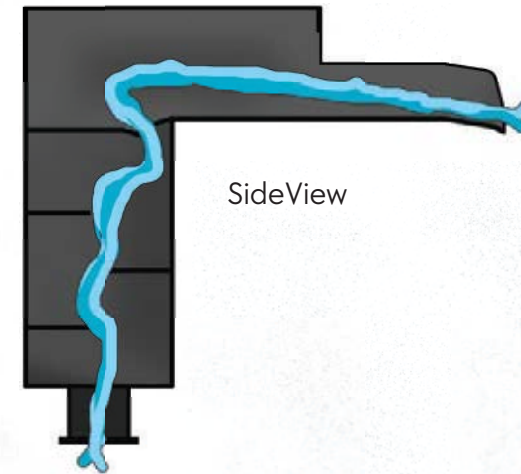

Anatomy of Elegance

Our Ducon Water Blades have been meticulously crafted from premium stainless steel. These elegant structures boast a hollow box design with a distinctive front lip. Ingeniously incorporated within the blade are specially designed baffle plates, strategically placed to expertly disperse and calm the water, preventing random splashes and potential mess. As water is pumped into the blade, it transforms into a serene sheet, gracefully flowing over the front lip. The tranquilized water then cascades into a reservoir or pond, completing the cycle as it is recirculated back to the submerged pump for a captivating water feature experience.

Fountain Blade

Size: 80 cm