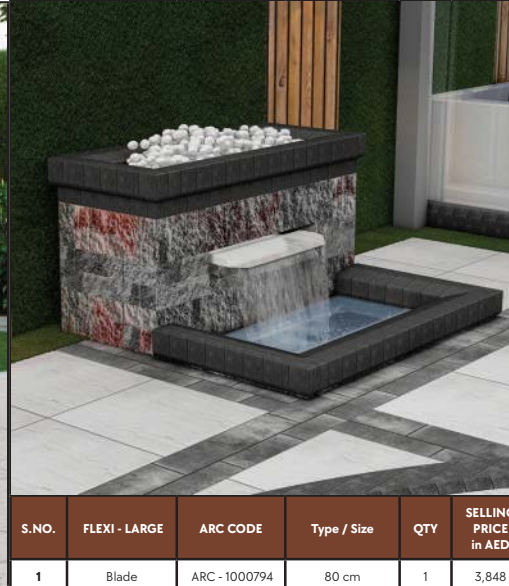

Flexi - Sunken

S.NO.	FLEXI - SMALL	ARC CODE	Type / Size	QTY	SELLING PRICE in AED	
1	Blade	ARC - 1000792	20 cm	1	1,924	
2	Stone '8" Bella	ARC - 1000670	40 x 20 x 10 cm	35	700	
3	Stone 4" Slate	ARC - 1000679	40 x 20 x 5 cm	49	980	
4	Frame / Mesh	ARC - 1000840	48 x 65 cm	1	273	
5	Tank	ARC - 1000600	67 x 48 x 27 cm	1	387	
6	Pump	ARC - 1000618	13000 L/H	1	780	
7	SS Door 316	ARC - 1000846	20 x 40 cm	1	1,170	
8	PVC Fittings	ARC - 1000885	-	1 set	309	
9	A - Line	ARC - 1000035	10 x 20 cm	28	126	
10	A - Line Corner	ARC - 1000037	-	6	228	
11	Heel Kerb	ARC - 1000034	60 x 7.5 x 15 cm	5	30	
12	White Pebble	ARC - 1000334	20 kg Bag	1	59	
					Final Price	6,966

S.NO.	FLEXI - MEDIUM	ARC CODE	Type / Size	QTY	SELLING PRICE in AED	
1	Blade	ARC - 1000793	40 cm	1	2,392	
2	Stone '8" Hazel	ARC - 1000674	40 x 20 x 10 cm	45	900	
3	Stone 4" Slate	ARC - 1000679	40 x 20 x 5 cm	63	1,260	
4	Frame / Mesh	ARC - 1000841	90 x 60 cm	1	469	
5	Tank	ARC - 1000593	90 x 60 x 40 cm	1	725	
6	Pump	ARC - 1000619	18000 L/H	1	819	
7	SS Door 316	ARC - 1000846	20 x 40 cm	1	1,755	
8	PVC Fittings	ARC - 1000885	-	1 set	309	
9	A - Line	ARC - 1000035	10 x 20 cm	44	198	
10	A - Line Corner	ARC - 1000037	-	6	228	
11	Heel Kerb	ARC - 1000034	60 x 7.5 x 15 cm	8	48	
12	White Pebble	ARC - 1000334	20 kg Bag	2	118	
					Final Price	9,221

S.NO.	FLEXI - LARGE	ARC CODE	Type / Size	QTY	SELLING PRICE in AED	
1	Blade	ARC - 1000794	80 cm	1	3,848	
2	Stone '8" Cherry	ARC - 1000668	40 x 20 x 10 cm	45	900	
3	Stone 4" Slate	ARC - 1000679	40 x 20 x 5 cm	63	1,260	
4	Frame / Mesh	ARC - 1000842	130 x 68 cm	1	807	
5	Inner Mesh	ARC - 1000873	124 x 68 cm	1	741	
6	Tank	ARC - 1000848	131 x 68 x 30 cm	1	1,430	
7	Pump	ARC - 1000620	48000 L/H	1	1,820	
8	SS Door 316	ARC - 1000543	40 x 60 cm	1	1,755	
9	PVC Fittings	ARC - 1000885	-	1 SET	309	
10	A - Line	ARC - 1000035	10 x 20 cm	56	252	
11	A - Line Corner	ARC - 1000037	-	6	228	
12	Heel Kerb	ARC - 1000034	60 x 7.5 x 15 cm	10	60	
13	White Pebble	ARC - 1000334	20 kg Bag	3	177	
14	Black Pebble	ARC - 1000431	20 kg Bag	2	151	
					Final Price	13,738

S.NO.	FLEXI - X - LARGE	ARC CODE	Type / Size	QTY	SELLING PRICE in AED	
1	Blade	ARC - 1000795	200 cm	1	7,306	
2	Stone '8" Moka	ARC - 1000665	40 x 20 x 10 cm	66	1,320	
3	Stone 4" Slate	ARC - 1000679	40 x 20 x 5 cm	90	1,800	
4	Frame / Mesh	ARC - 1000843	264 x 68 cm	1	1,690	
5	Inner Mesh	ARC - 1000873	124 x 60 cm	2	1,482	
6	Tank	ARC - 1000848	131 x 68 x 30 cm	2	2,860	
7	Pump	ARC - 1000640	1 HP	1	2,903	
8	SS Door 316	ARC - 1000544	80 x 60 cm	1	3,315	
9	PVC Fittings	ARC - 1000884	-	1SET	384	
10	A - Line	ARC - 1000035	10 x 20 cm	98	441	
11	A - Line Corner	ARC - 1000037	-	6	228	
12	Heel Kerb	ARC - 1000034	60 x 7.5 x 15 cm	20	120	
13	White Pebble	ARC - 1000334	20 kg Bag	4	236	
14	C Channel Alum	1000006063	8 x 5 x 60 cm	1	33	
15	Black Pebbles	ARC - 1000431	20 kg Bag	3	234	
16	Edge Guard	-	14 cm	1	1	
					Final Price	24,353