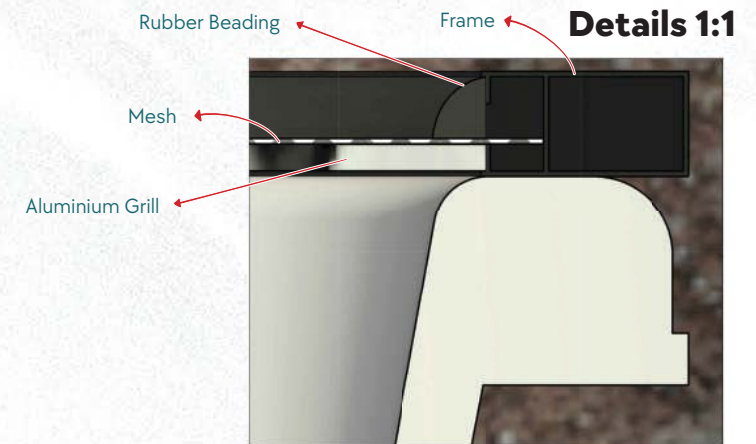

Anatomy of Elegance

Our Ducon Water Blades have been meticulously crafted from premium stainless steel. These elegant structures boast a hollow box design with a distinctive front lip. Ingeniously incorporated within the blade are specially designed baffle plates, strategically placed to expertly disperse and calm the water, preventing random splashes and potential mess. As water is pumped into the blade, it transforms into a serene sheet, gracefully flowing over the front lip. The tranquilized water then cascades into a reservoir or pond, completing the cycle as it is recirculated back to the submerged pump for a captivating water feature experience.

Fountain Blade

Size: 80 cm

Mesh and Pebbles Section Details

Large Fountain - 1:5

Behold the meticulous arrangement within our Grande Fountain, where precision meets artistry in the placement of mesh and pebbles. A harmonious synergy unfolds as pebbles find their place, delicately sandwiched between two layers of mesh frames—the outer and the inner—capturing the essence of structural elegance. This exclusive design, showcased in the section drawing, is a hallmark feature available only in the Large Fountain, emphasizing its grandeur and uniqueness. In contrast, our smaller fountains showcase a simpler yet equally charming design, employing a single mesh frame. Here, the pebbles grace the crown of the fountain, creating a captivating visual focal point. Each size offers a distinct aesthetic, ensuring that our fountains cater to a variety of tastes and settings.