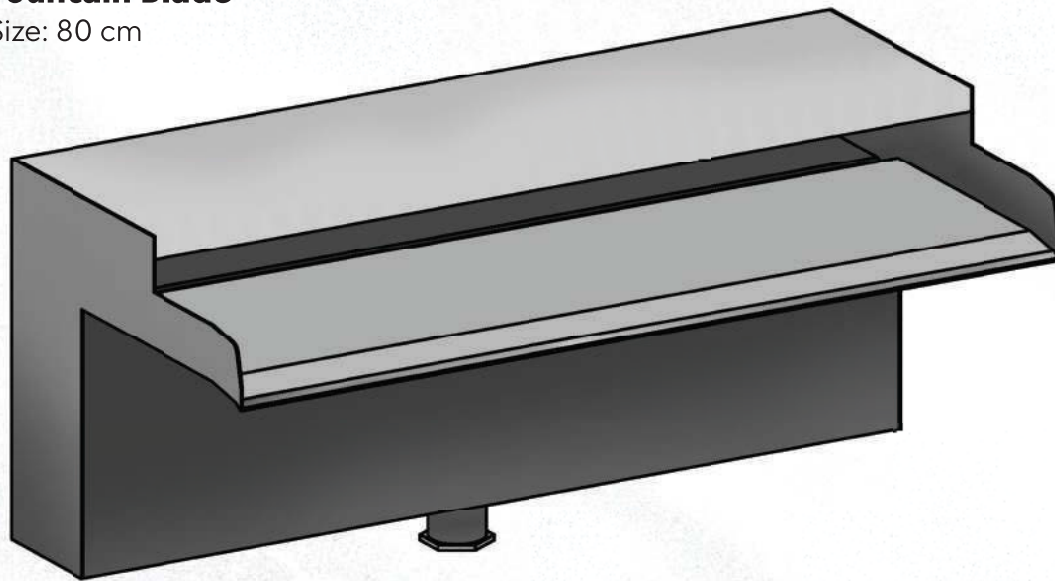

Anatomy of Elegance

Our Ducon Water Blades have been meticulously crafted from premium stainless steel. These elegant structures boast a hollow box design with a distinctive front lip. Ingeniously incorporated within the blade are specially designed baffle plates, strategically placed to expertly disperse and calm the water, preventing random splashes and potential mess. As water is pumped into the blade, it transforms into a serene sheet, gracefully flowing over the front lip. The tranquilized water then cascades into a reservoir or pond, completing the cycle as it is recirculated back to the submerged pump for a captivating water feature experience.

Fountain Blade

Size: 80 cm