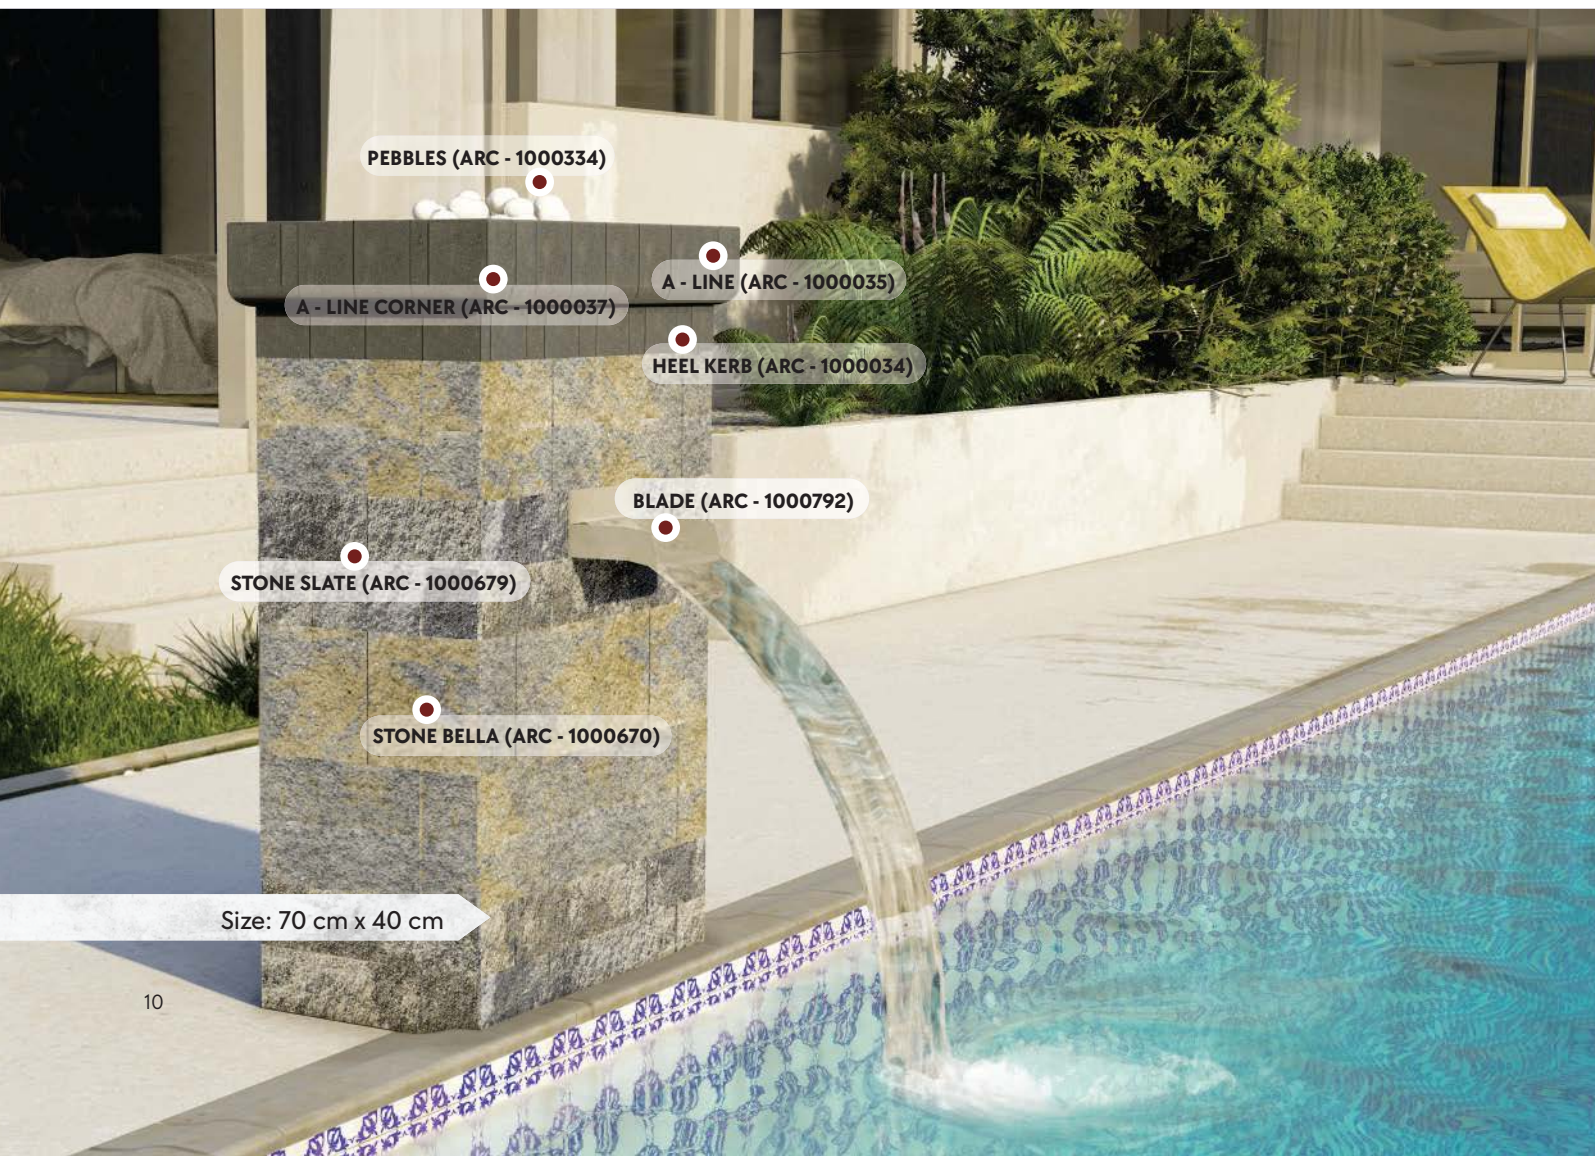

SUNKEN SMALL

One of the most popular modular waterfall designs that can be incorporated into your outdoor space for a classic-style to radiate warmth and charm. Nestled seamlessly at ground level, this modular design transforms your yard into a tranquil retreat, adding a touch of sophistication to your outdoor space.

Size: 70 cm x 120 cm

PILLAR SMALL

TOTAL PRICE: **AED 3,661**

Make a bold statement by the poolside with our exceptional "Flexy Fountains Series" – the Pillar Waterfall design that brings an element of understated luxury to your pool deck. Picture a tranquil cascade of water pouring into the pool from a sleek and minimalistic pillar, creating a visual masterpiece that elevates the ambiance of your outdoor oasis. The Pillar Fountain not only graces your pool deck with its elegant simplicity but also allows for customization, ensuring it seamlessly integrates with your poolside aesthetics.

SUNKEN X - LARGE

TOTAL PRICE: **AED 24,353**

Tailored to be a prominent feature in your outdoor sanctuary, this fountain introduces a contemporary water display that gracefully adorns the surface. The Extra-Large Surface Fountain stands as a striking centerpiece, effortlessly enhancing the aesthetic appeal of your garden or patio. Its sleek design offers a perfect synergy of form and function, making it an ideal choice for those seeking a balance of sophistication and simplicity on an expansive scale.

Crafted for those who seek to elevate their living spaces to the utmost level of sophistication, the Grande Series Waterfall is an impeccable fusion of power and serenity. Best placed in expansive entrances, whether for a grand garden or a lavish home, this fountain creates an awe-inspiring ambiance. It transforms every entrance into a statement of grandeur, where the sound of cascading water resonates with the power of opulence. Elevate your surroundings with the Grande Series Waterfall and let it be the epitome of majesty at the threshold of your luxurious abode.