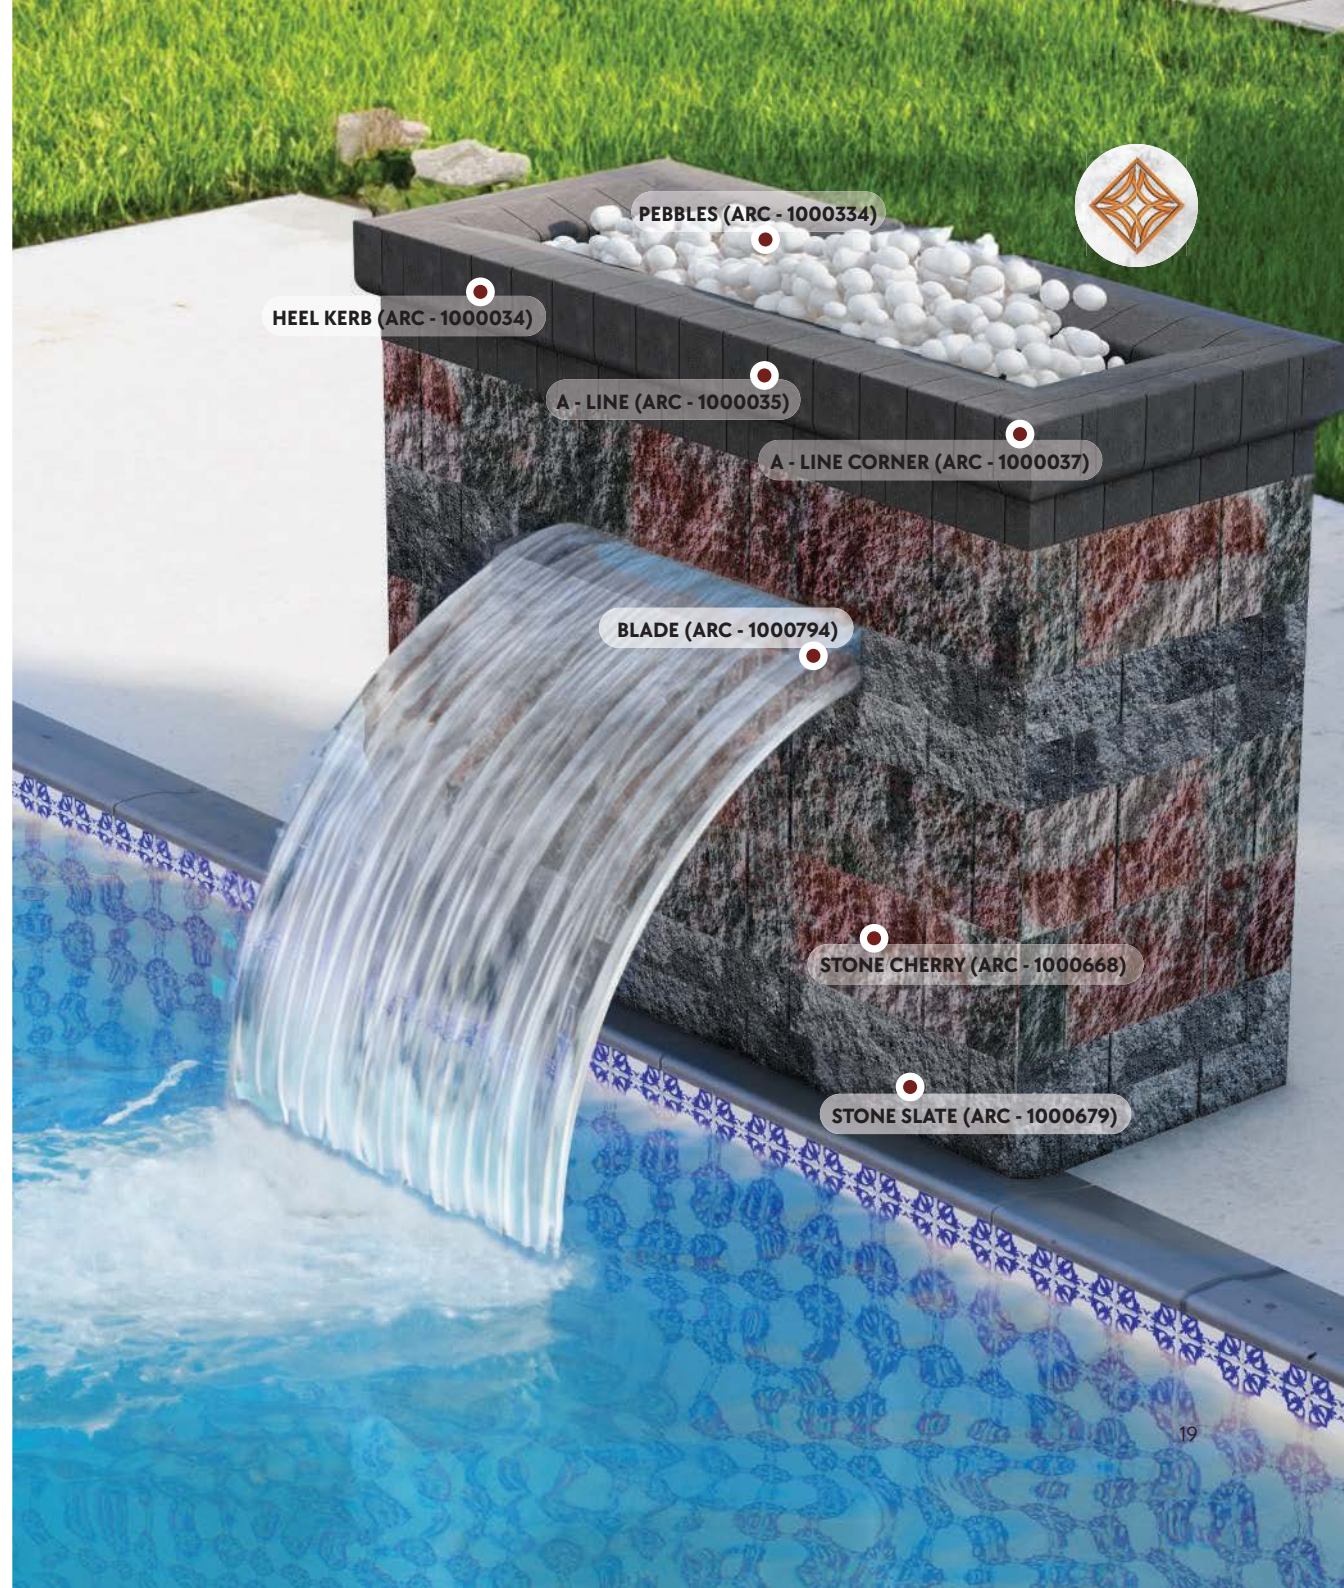

A - LINE CORNER (ARC - 1000037)

SURFACE LARGE

The streamlined design of the Large Surface Fountain not only adds a touch of sophistication but also fosters an environment of peace and well-being. It stands as an ideal choice for those who appreciate the balance of elegance and simplicity on a larger scale. Immerse yourself in the captivating aesthetics of the Large Surface Fountain, a modern touch that transforms your outdoor living area into a grand haven of style, fostering a sense of tranquility and well-being.

Size: 150 cm x 140 cm

Size: 150 cm x 60 cm

PILLAR LARGE

TOTAL PRICE: **AED 6,304**

The Large Pillar Fountain stands as a striking focal point, seamlessly blending into your poolside environment. Designed for those who seek a harmonious fusion of modern aesthetics and functionality, this fountain is the epitome of refined style and minimalism.

SUNKEN X - LARGE

TOTAL PRICE: **AED 24,353**

Tailored to be a prominent feature in your outdoor sanctuary, this fountain introduces a contemporary water display that gracefully adorns the surface. The Extra-Large Surface Fountain stands as a striking centerpiece, effortlessly enhancing the aesthetic appeal of your garden or patio. Its sleek design offers a perfect synergy of form and function, making it an ideal choice for those seeking a balance of sophistication and simplicity on an expansive scale.