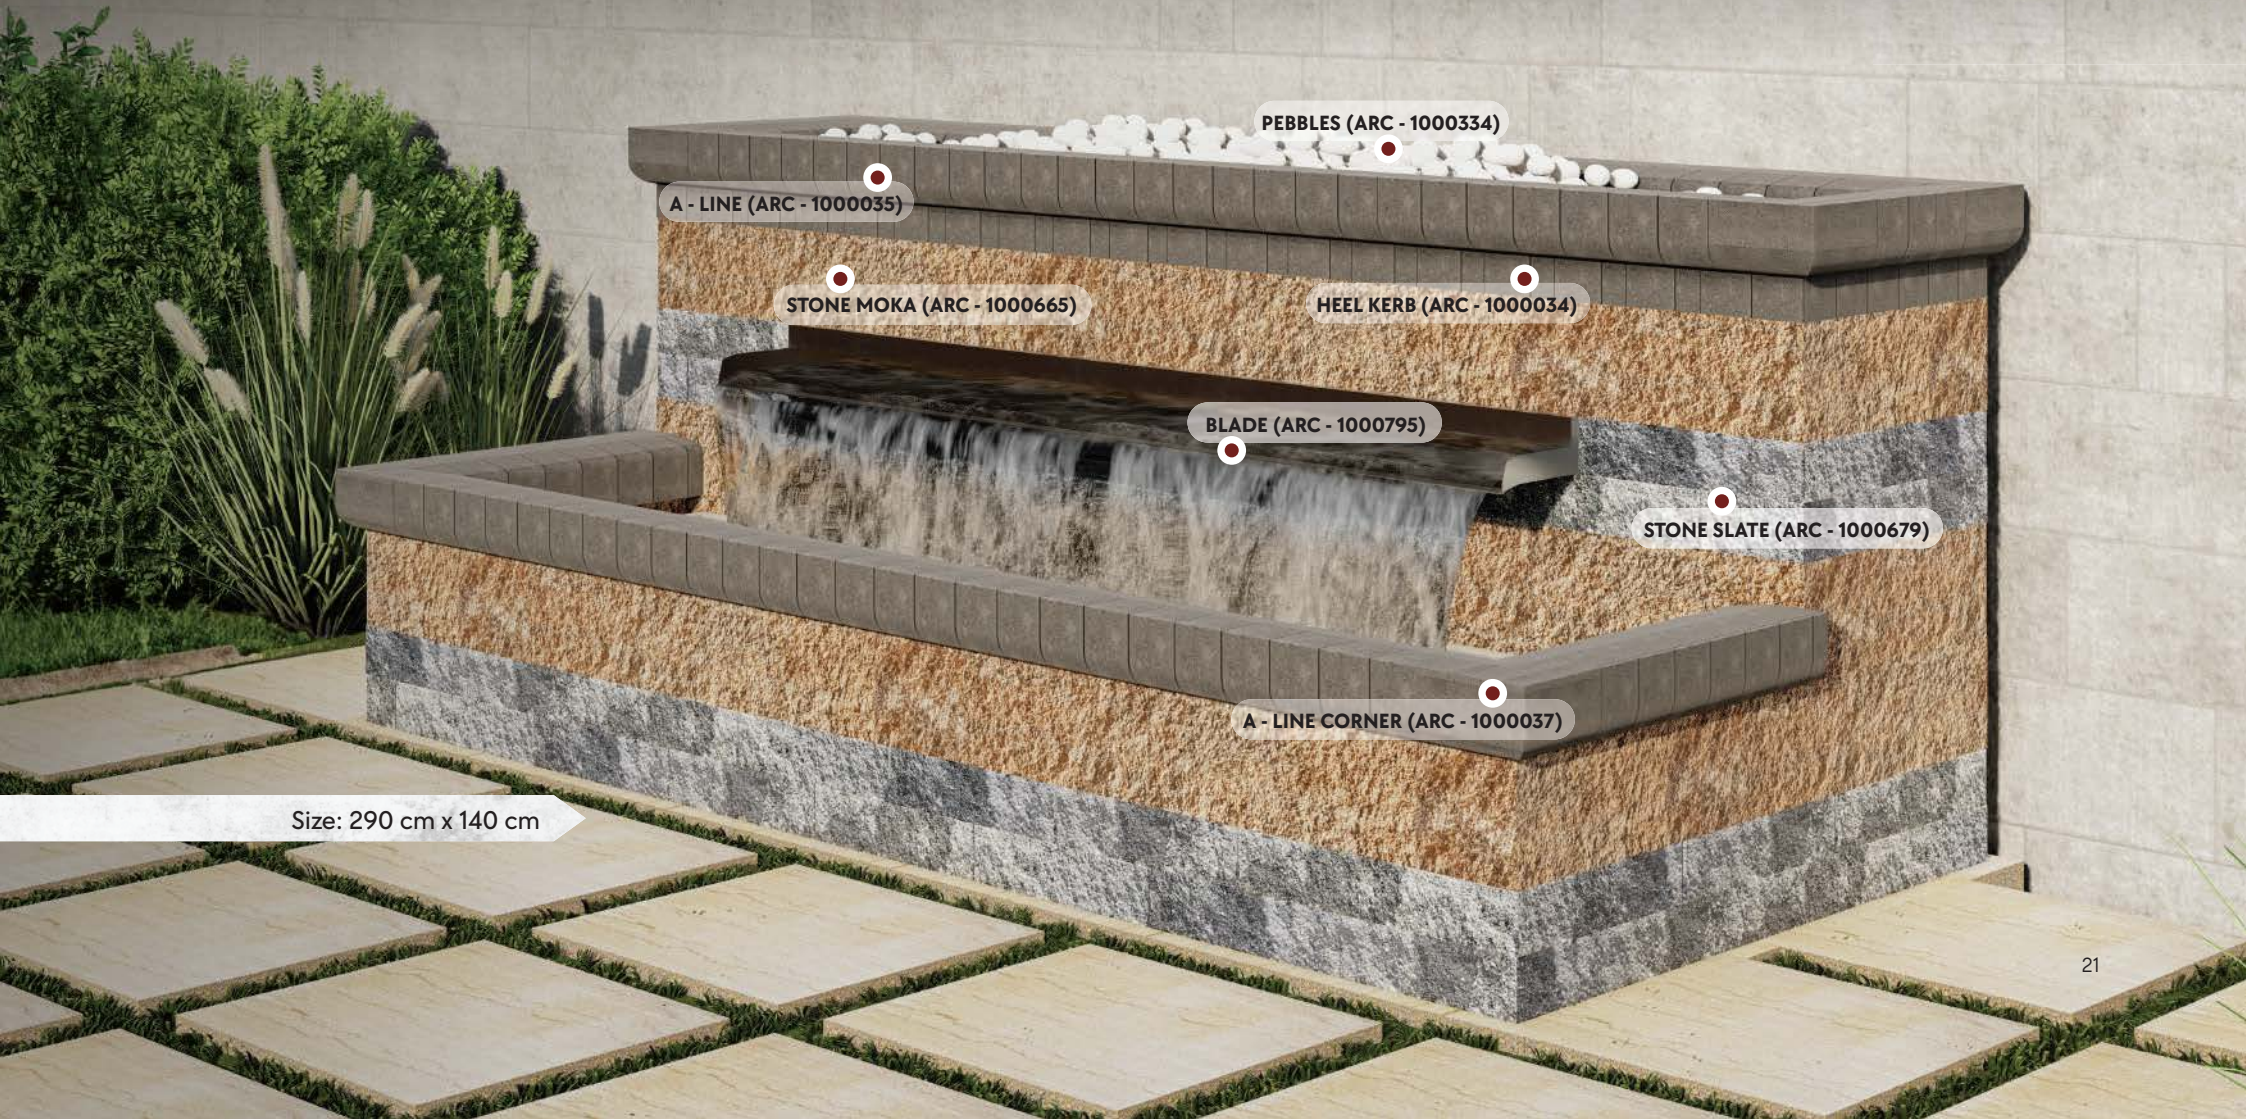

SURFACE X - LARGE

Designed for those who seek a harmonious fusion of bold style and understated elegance, this fountain offers complete customization. Choose from an extensive array of Ducon Stones, each available in various colors, to curate a statement piece that perfectly suits your unique taste.

TOTAL PRICE: AED 24,353

A - LINE (ARC - 1000035)

PEBBLES (ARC - 1000334)

STONE MOKA (ARC - 1000665)

HEEL KERB (ARC - 1000034)

BLADE (ARC - 1000795)

STONE SLATE (ARC - 1000679)

A - LINE CORNER (ARC - 1000037)

Size: 290 cm x 140 cm