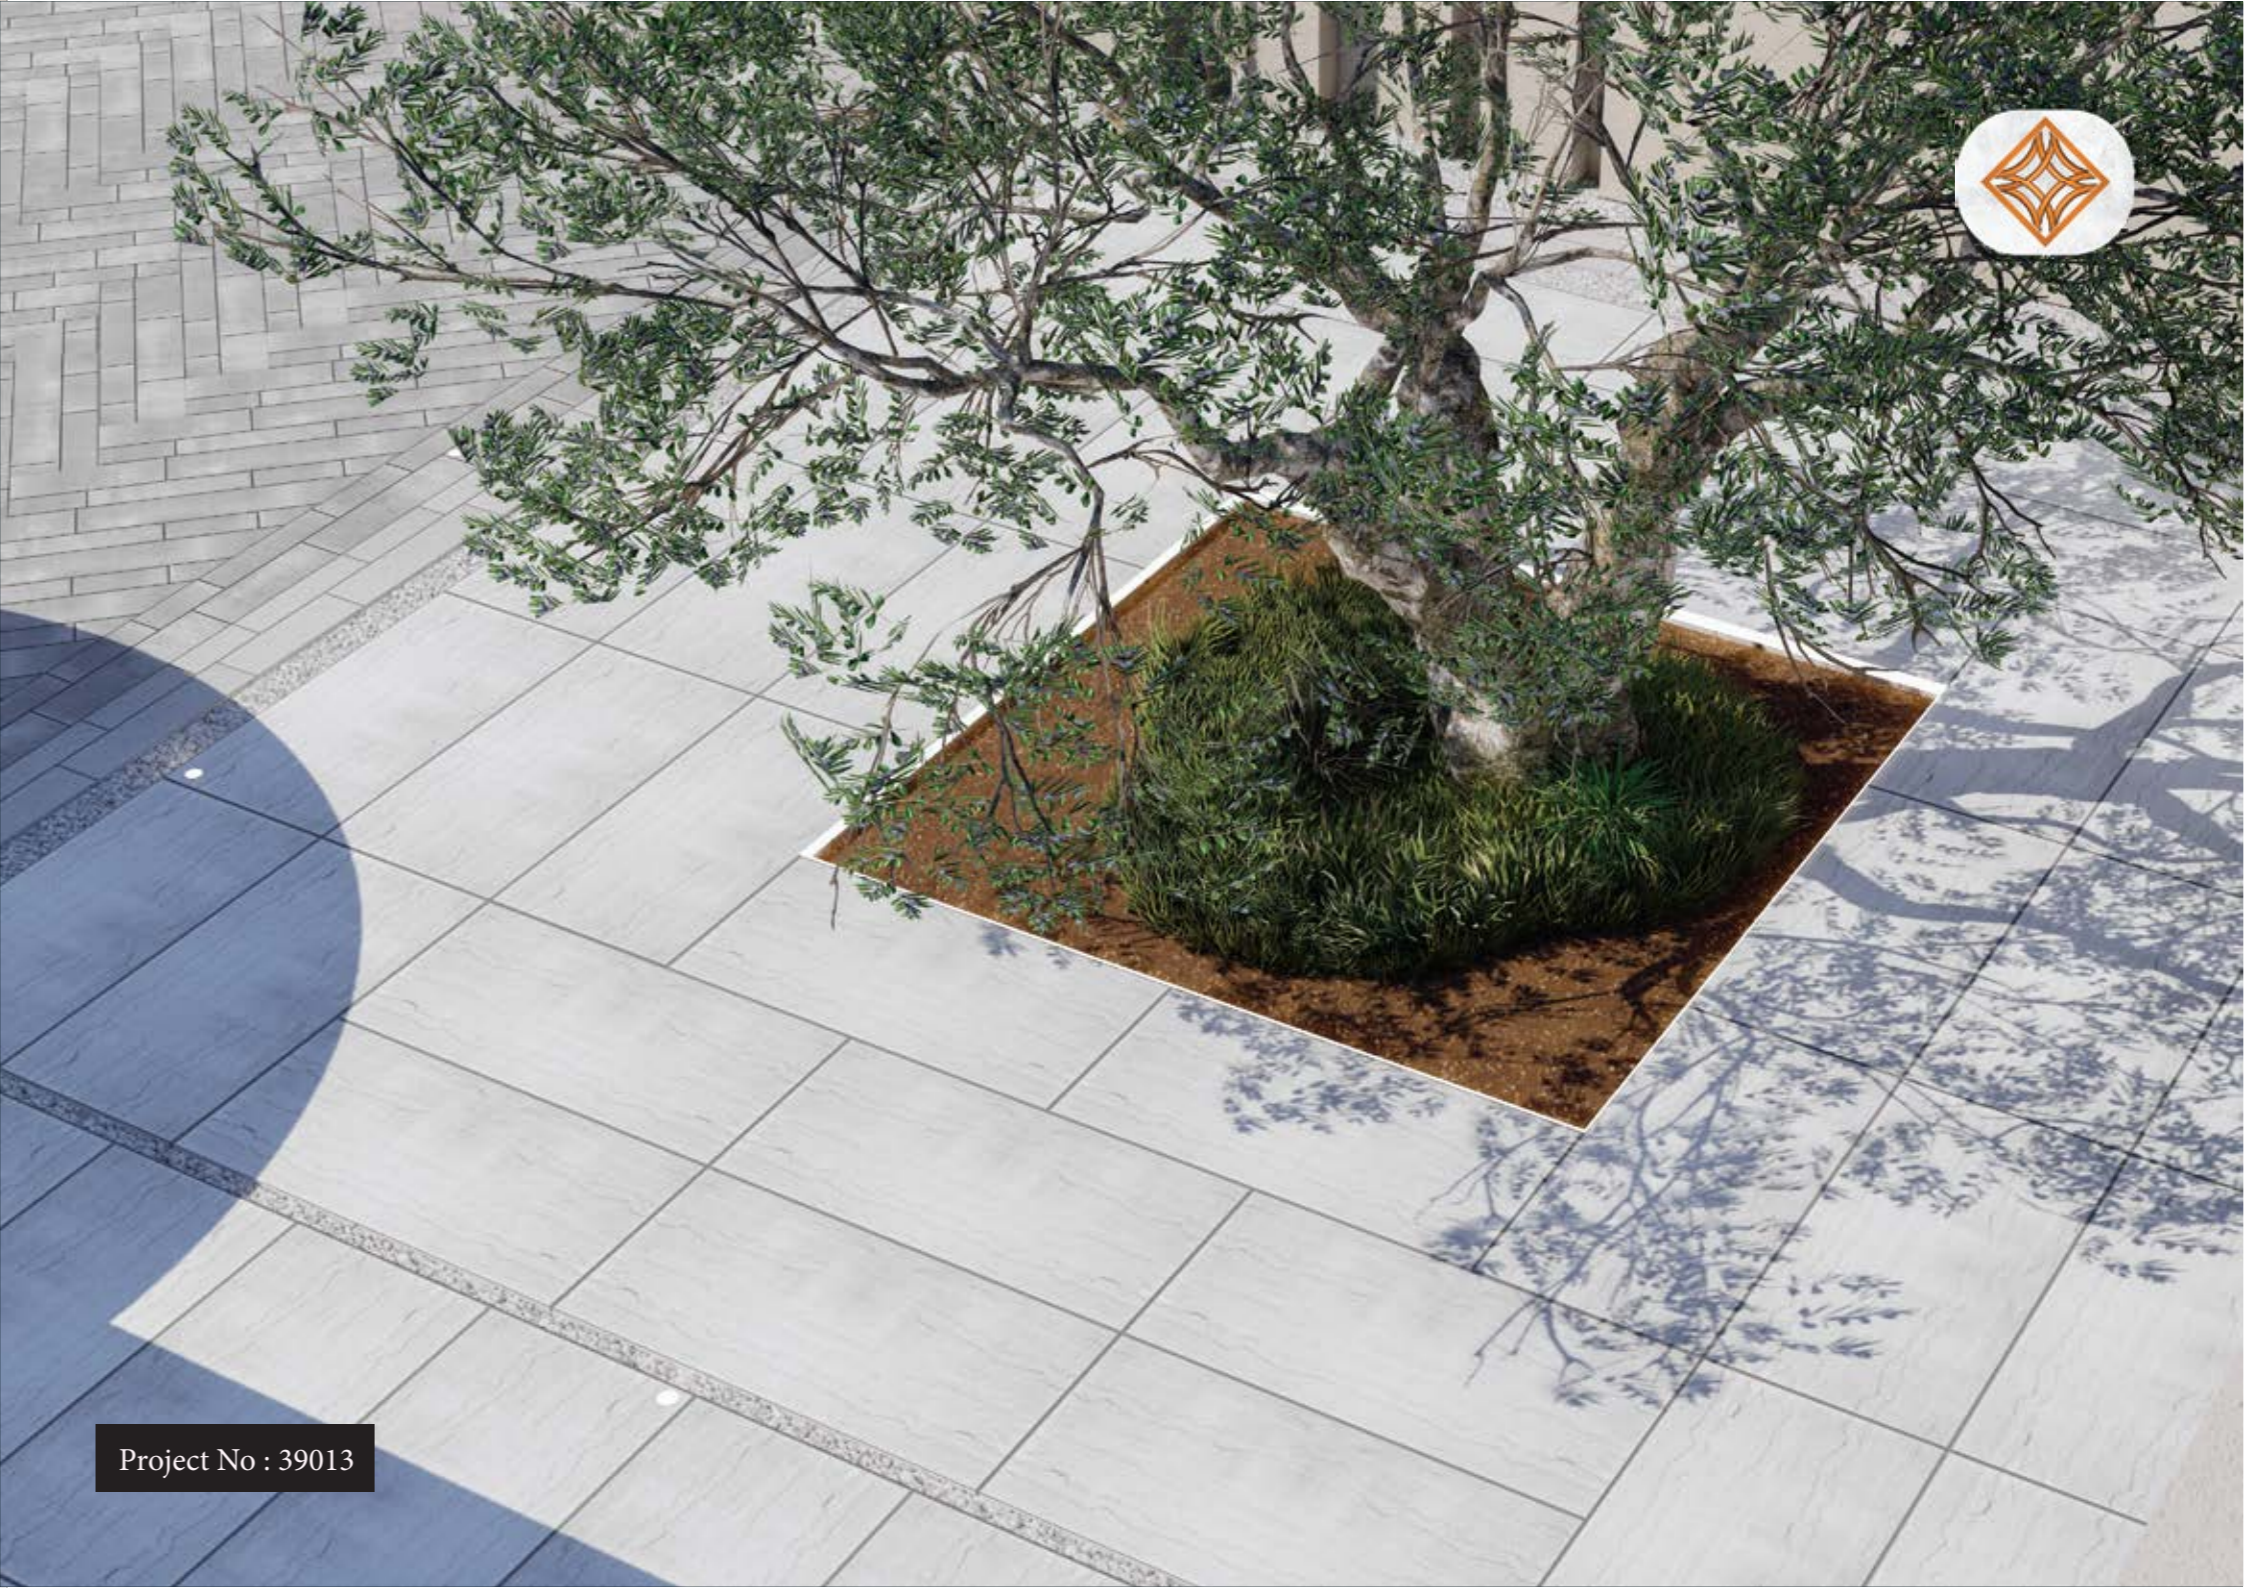

Project No : 39013