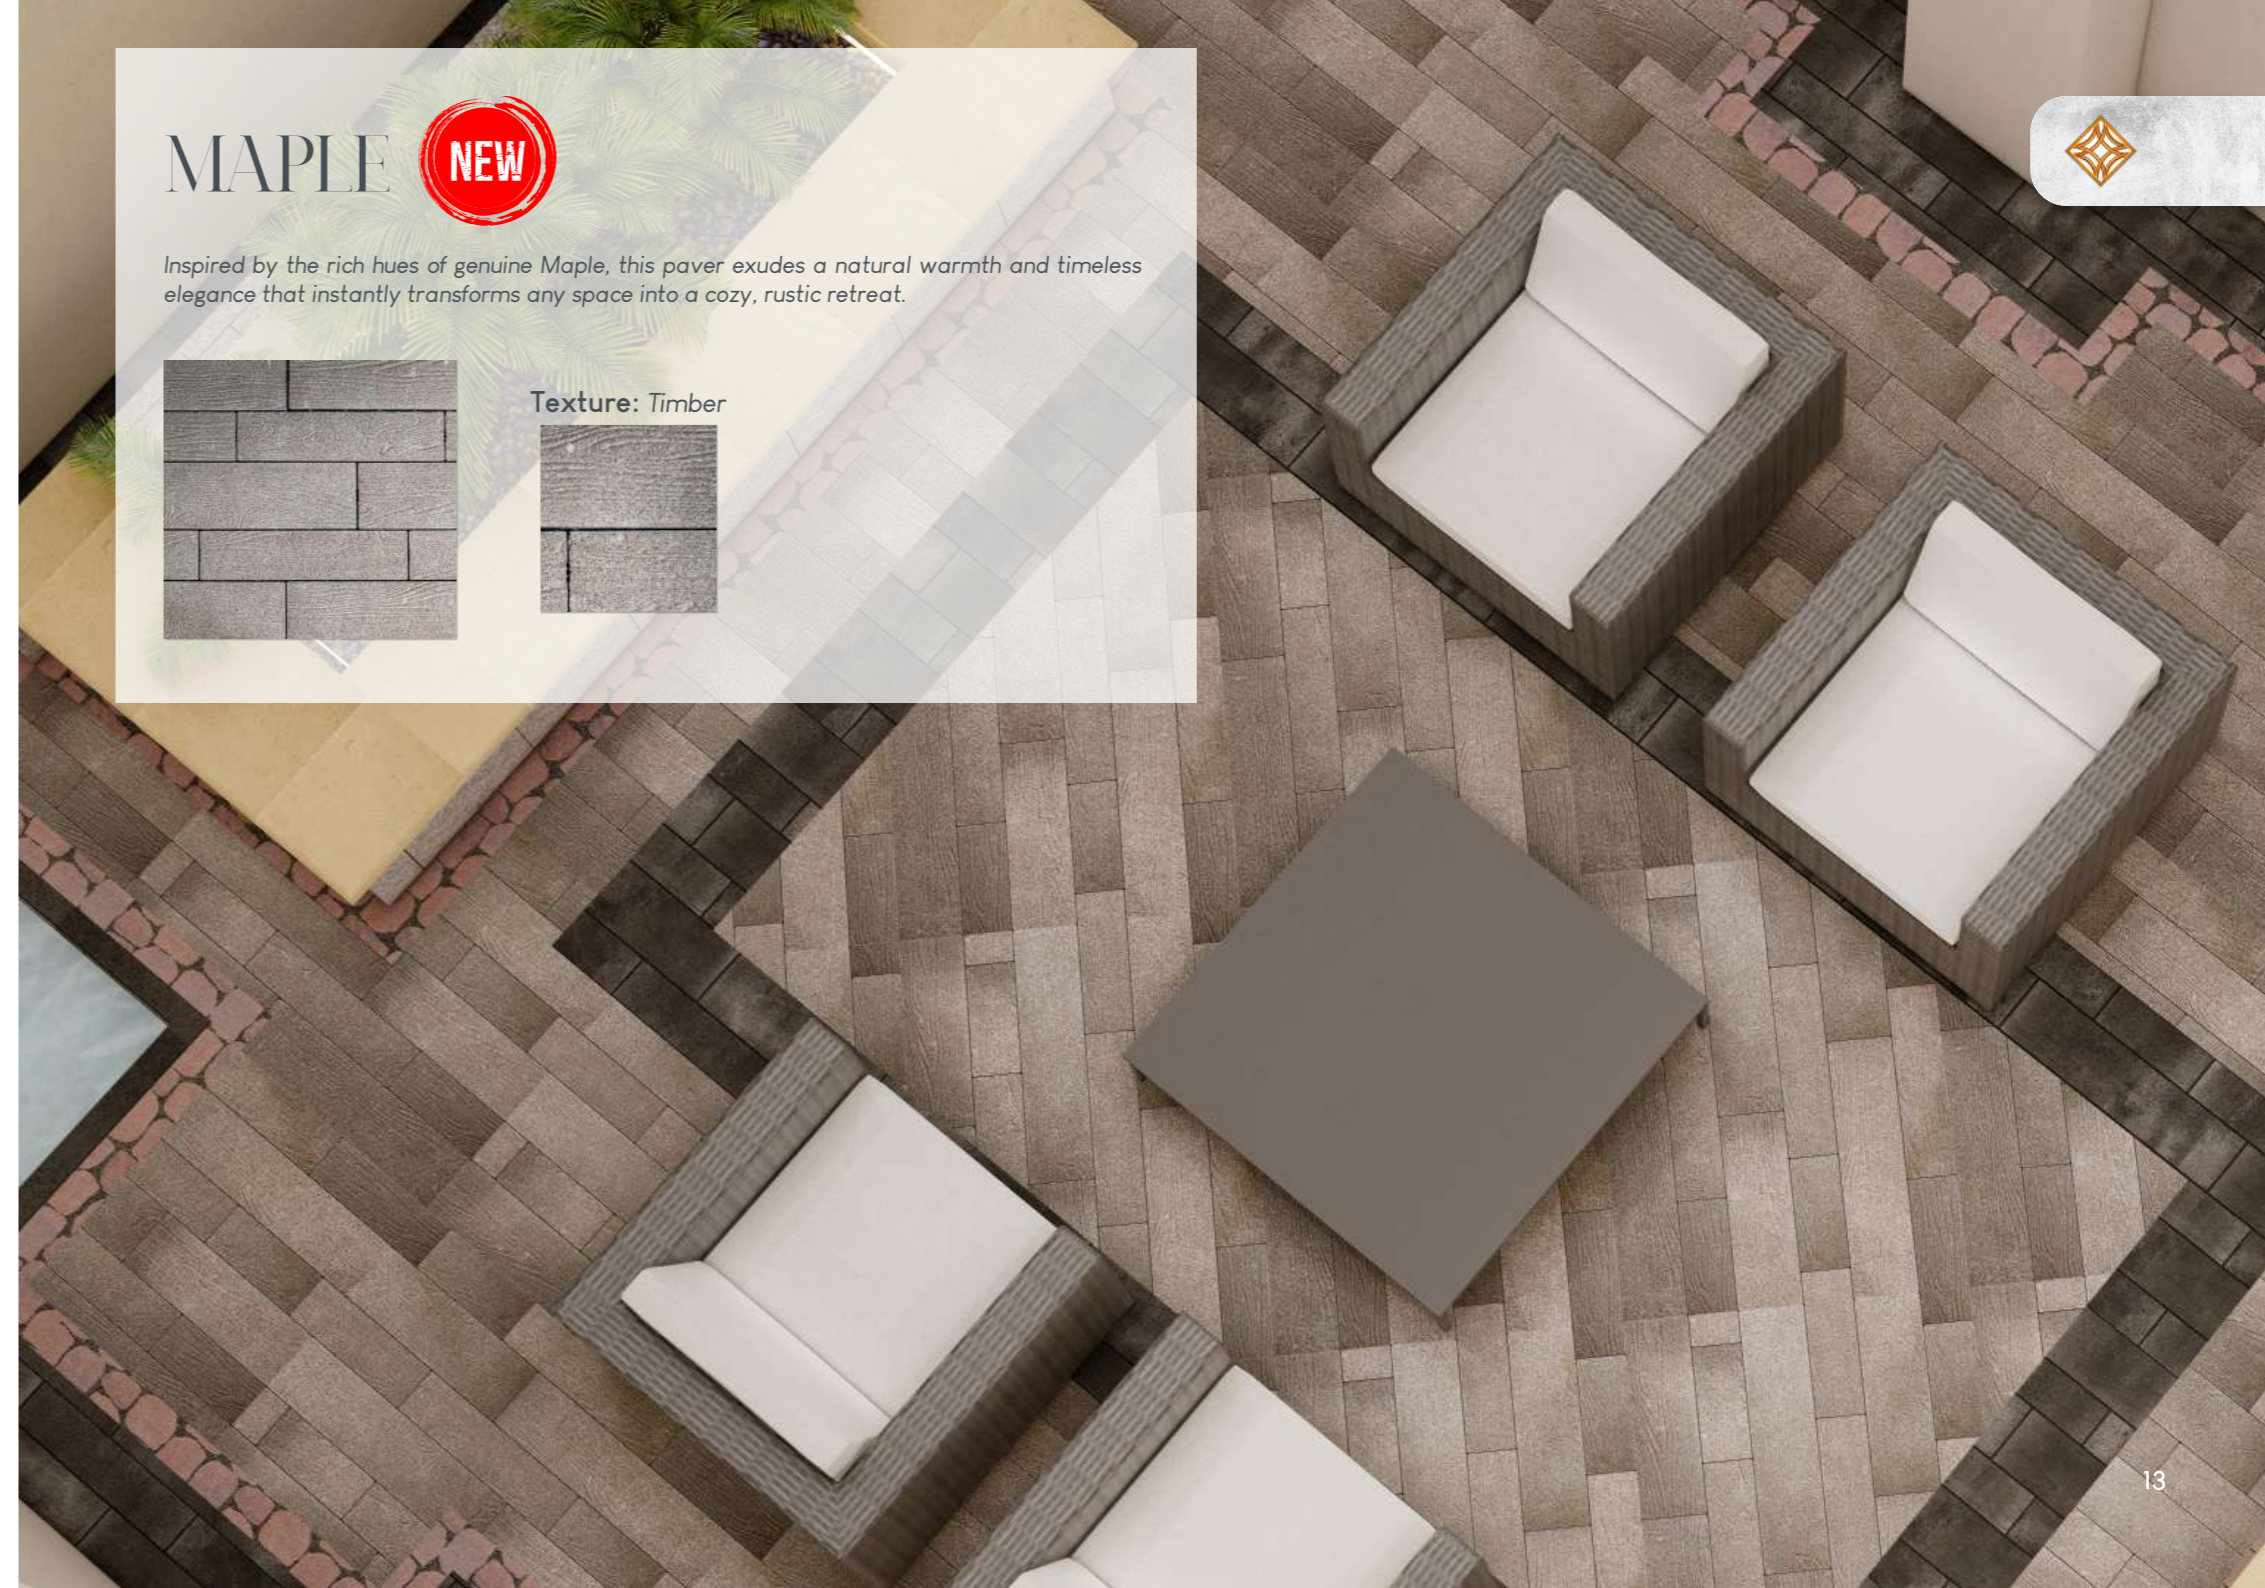

Texture: Timber

MAPLE

Inspired by the rich hues of genuine Maple, this paver exudes a natural warmth and timeless elegance that instantly transforms any space into a cozy, rustic retreat.

Texture: Timber