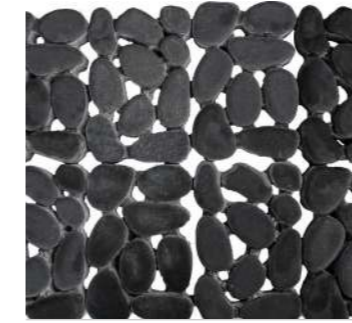

BRUNELLO BLACK