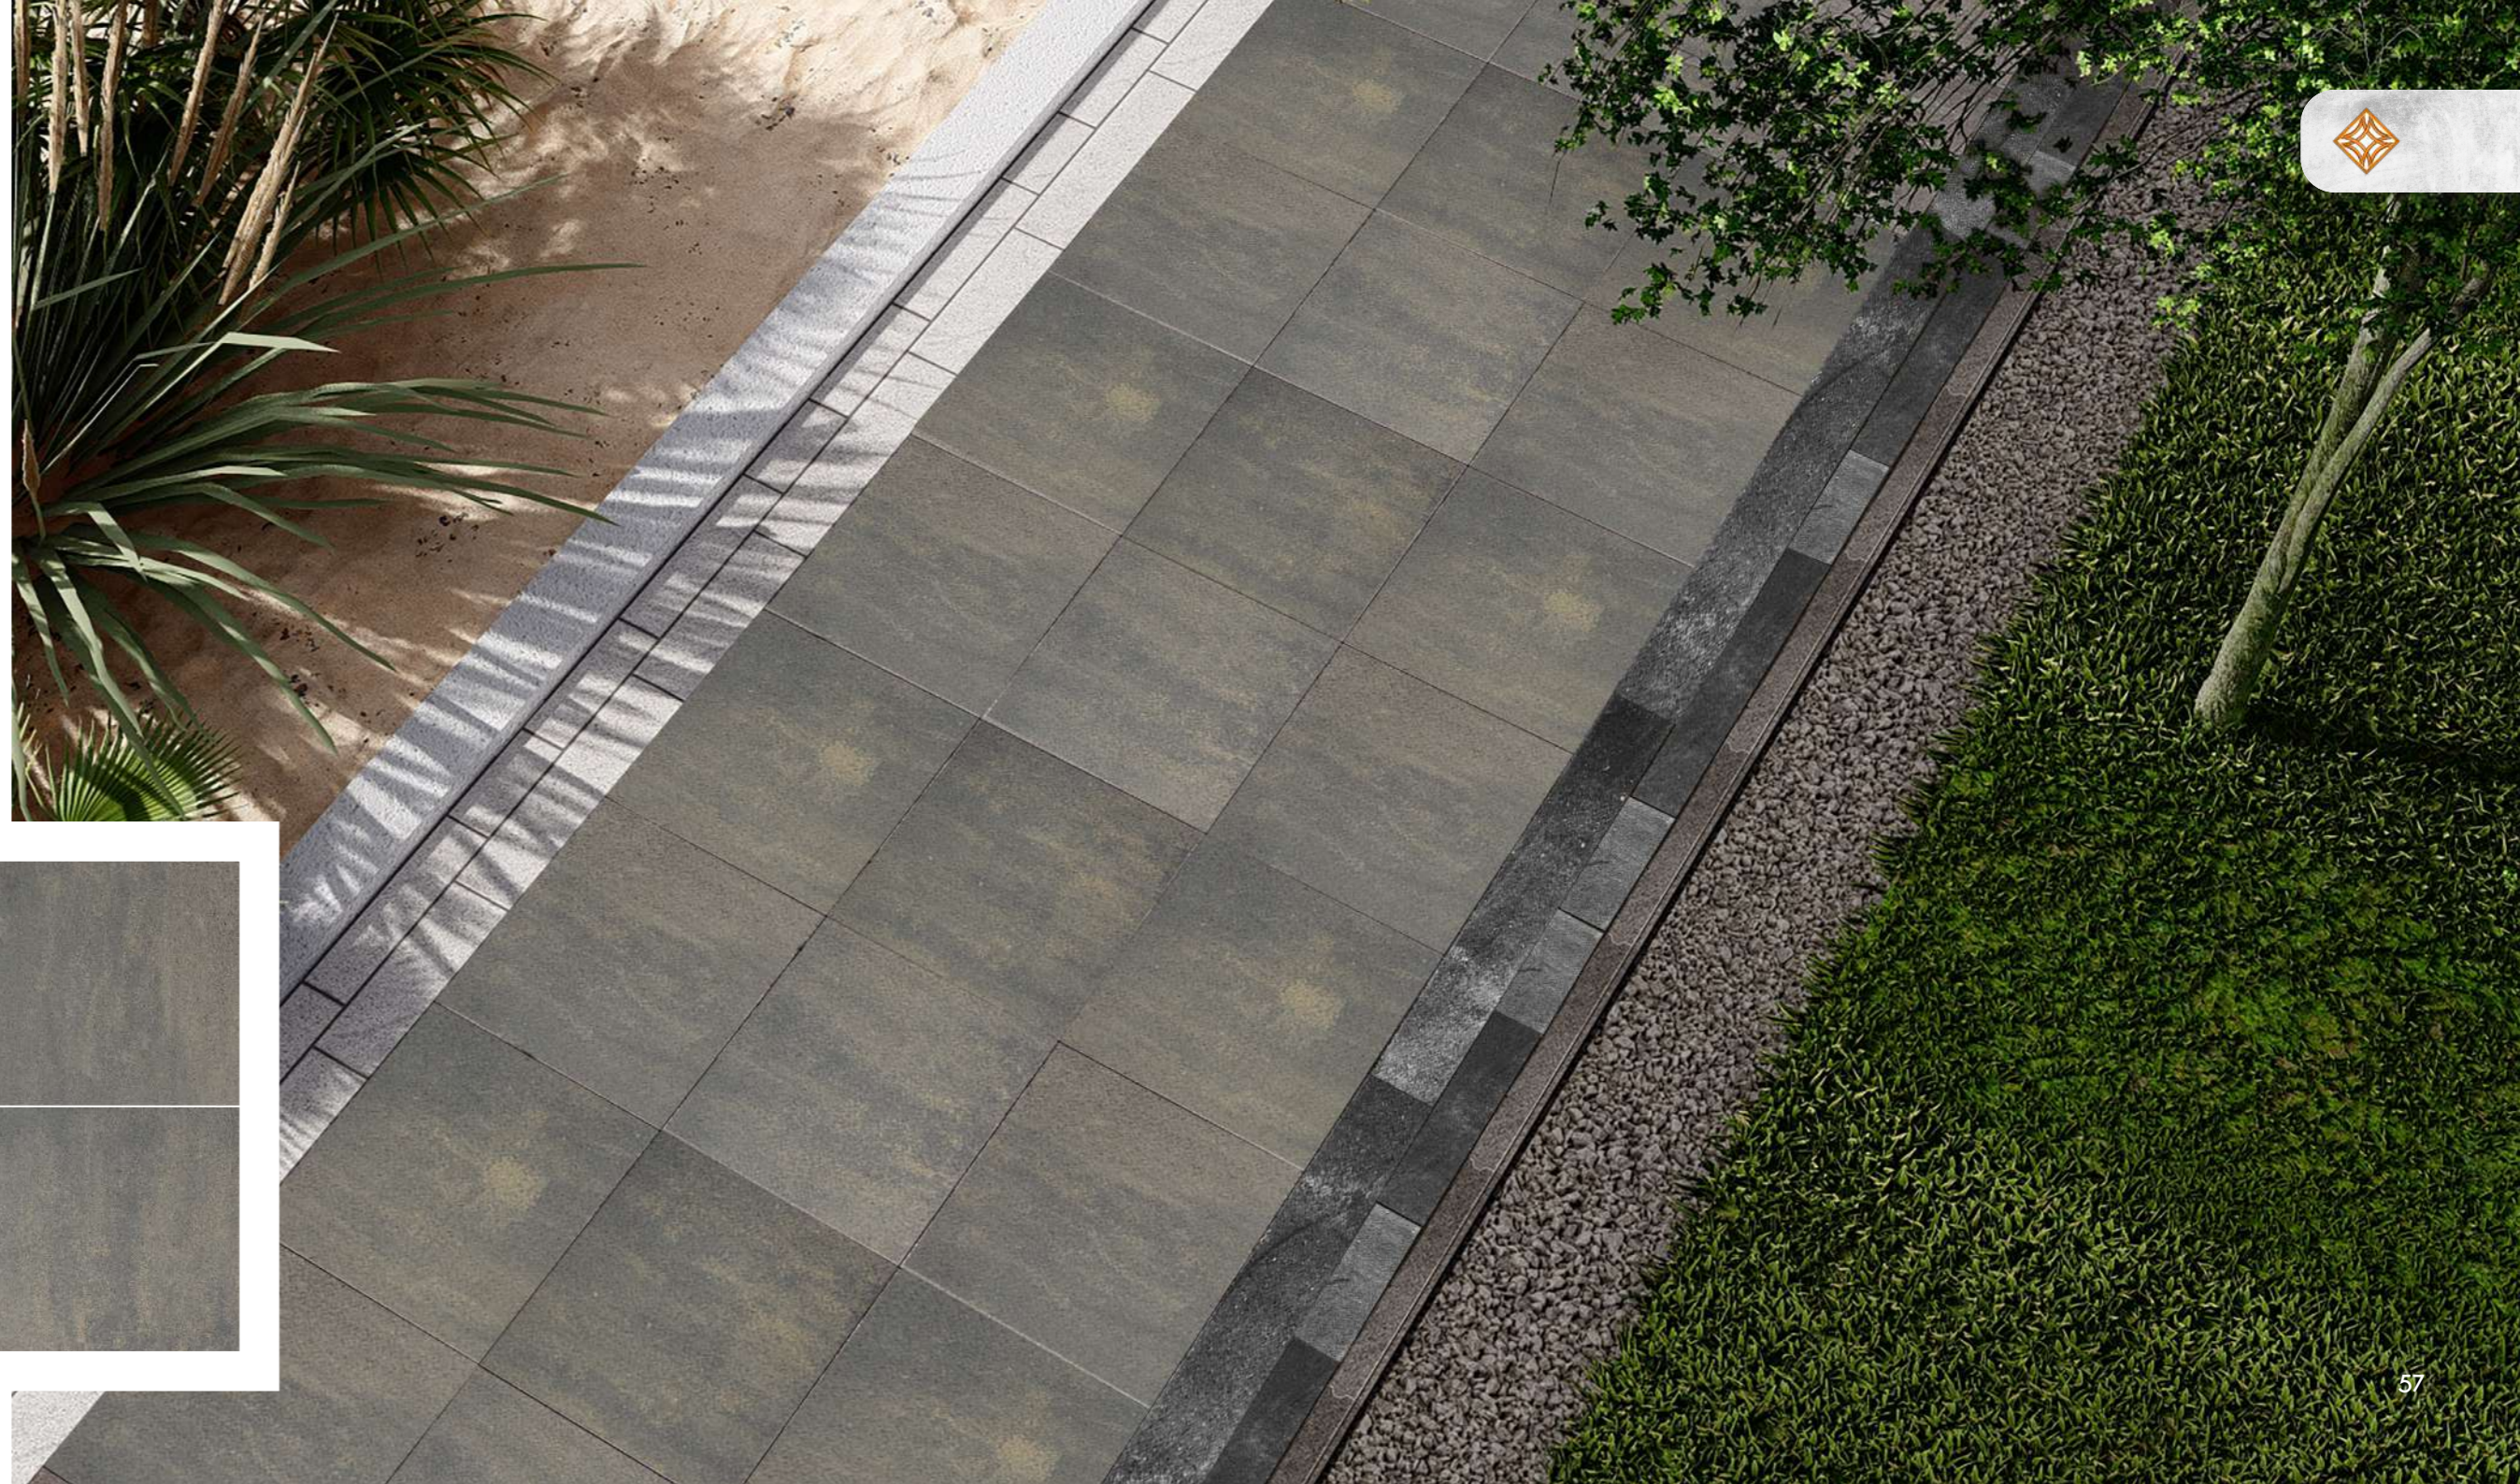

AURORA

The Aurora paver is a stunning addition to the luxury collection of hardscapes, featuring a smooth surface with subtle color variations that create a natural, organic look and feel, symbolizing the beauty of the Northern Lights and perfect for creating a tranquil outdoor retreat.

Texture: Flat

Dimensions:

60x60x8cm