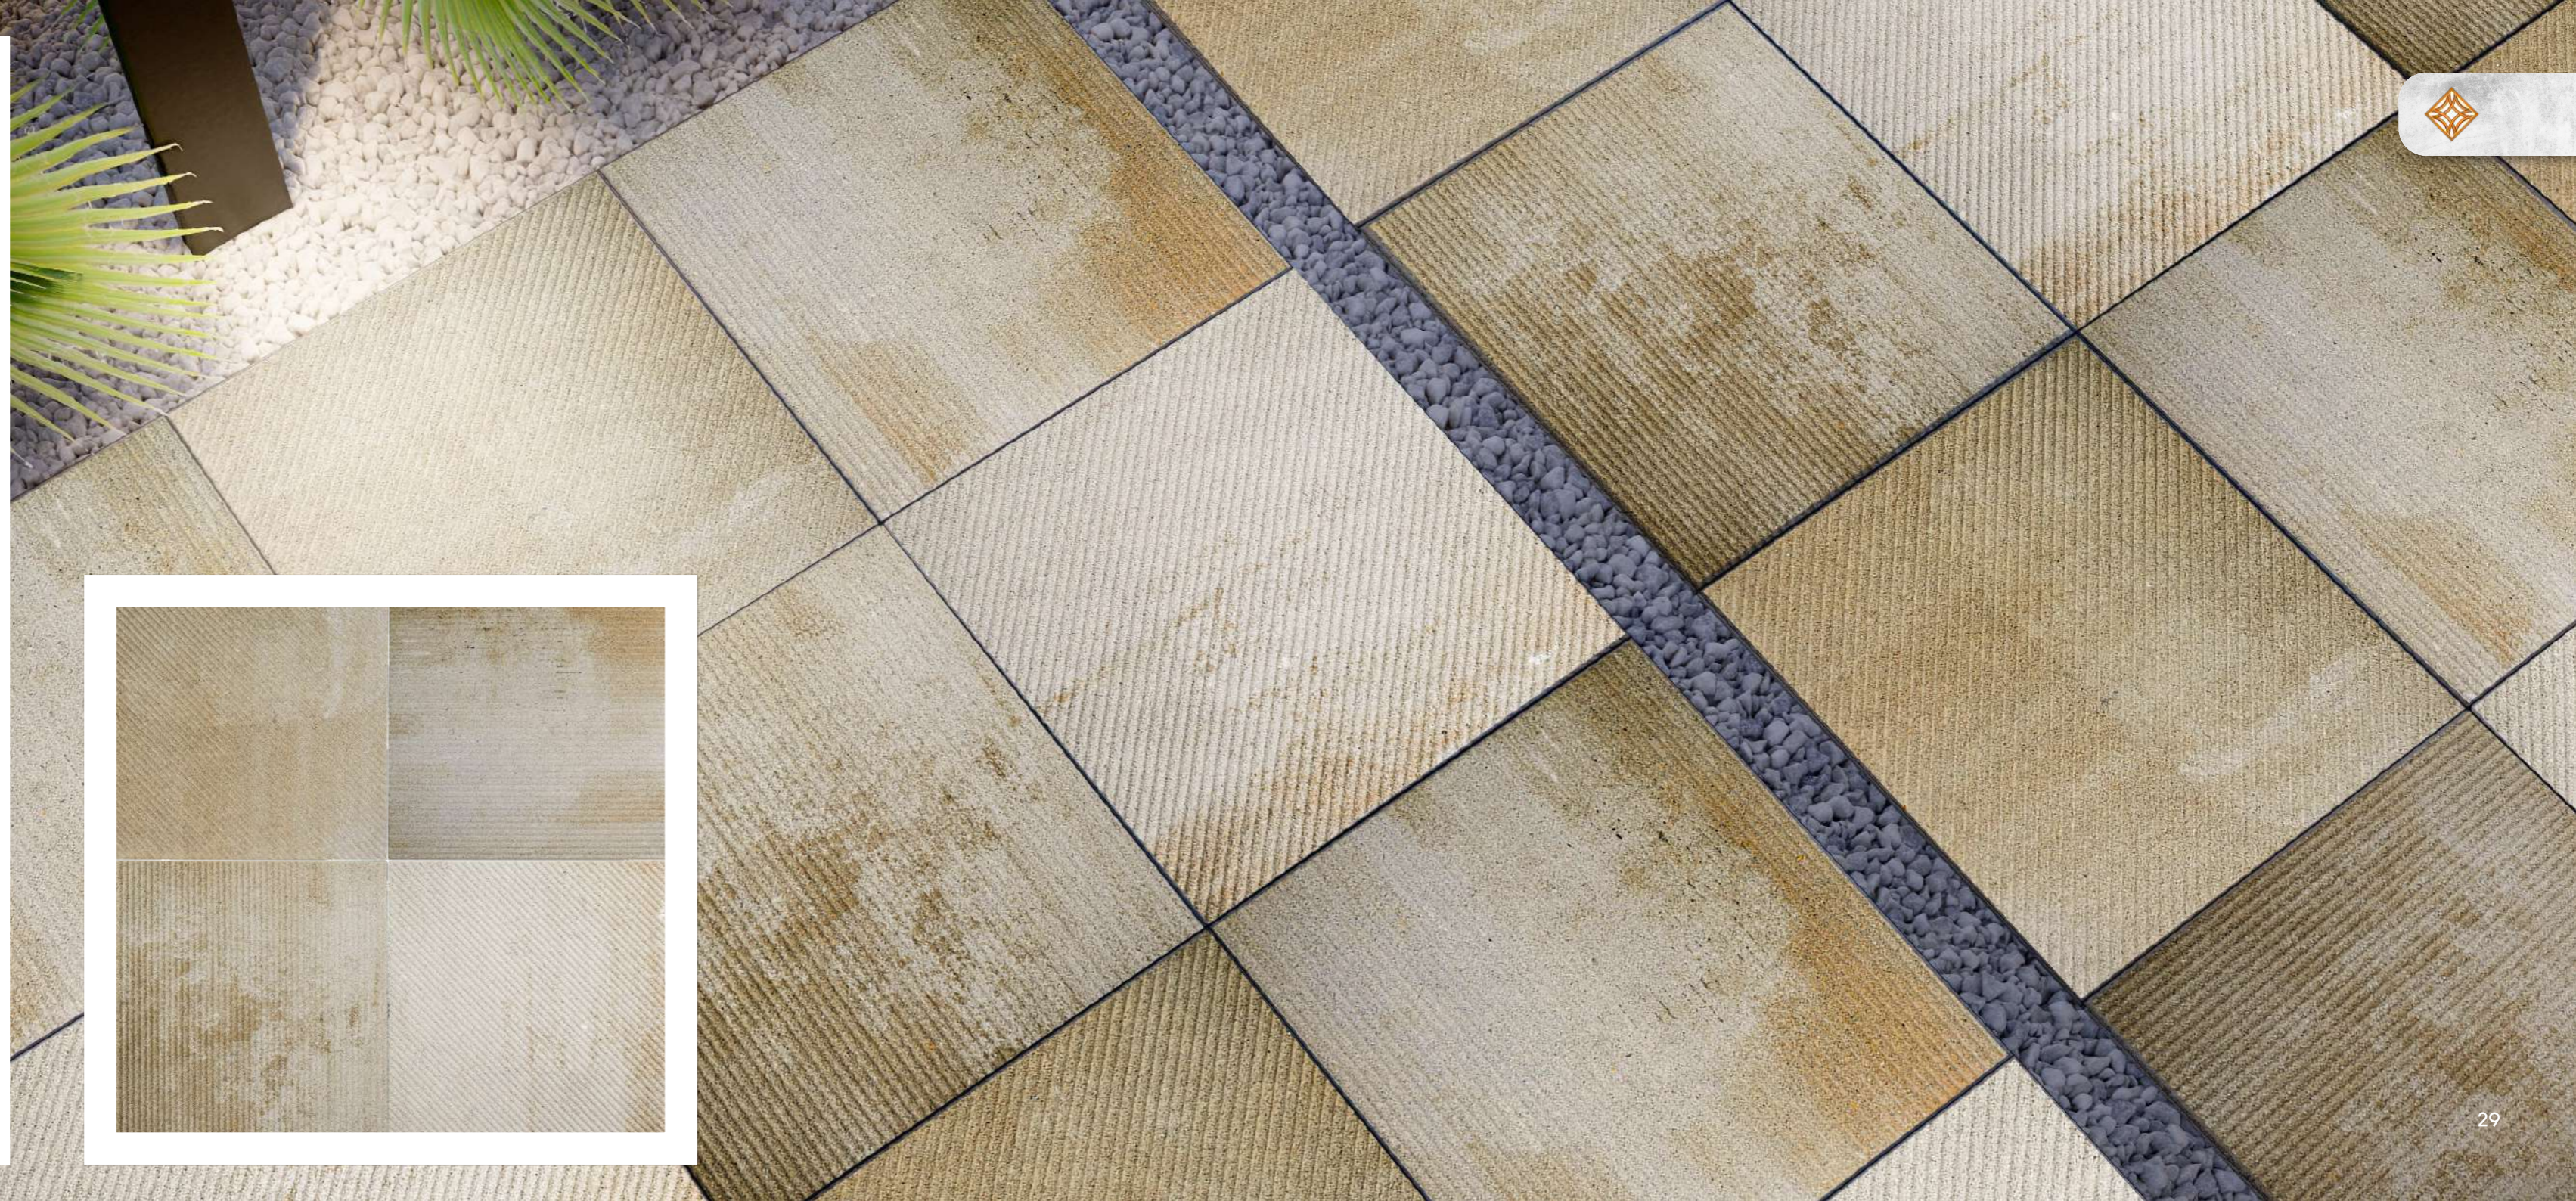

PINSTRIPED HAZEL

With every step, you will feel the smooth yet textured surface, transforming your space into a haven of understated elegance. This 60x60 cm masterpiece combines the classic appeal of stripes with the warm, inviting hues of Hazel, creating an outdoor experience that is both sophisticated and welcoming.

Texture: Pinstripes

Dimensions:

60x60x8cm