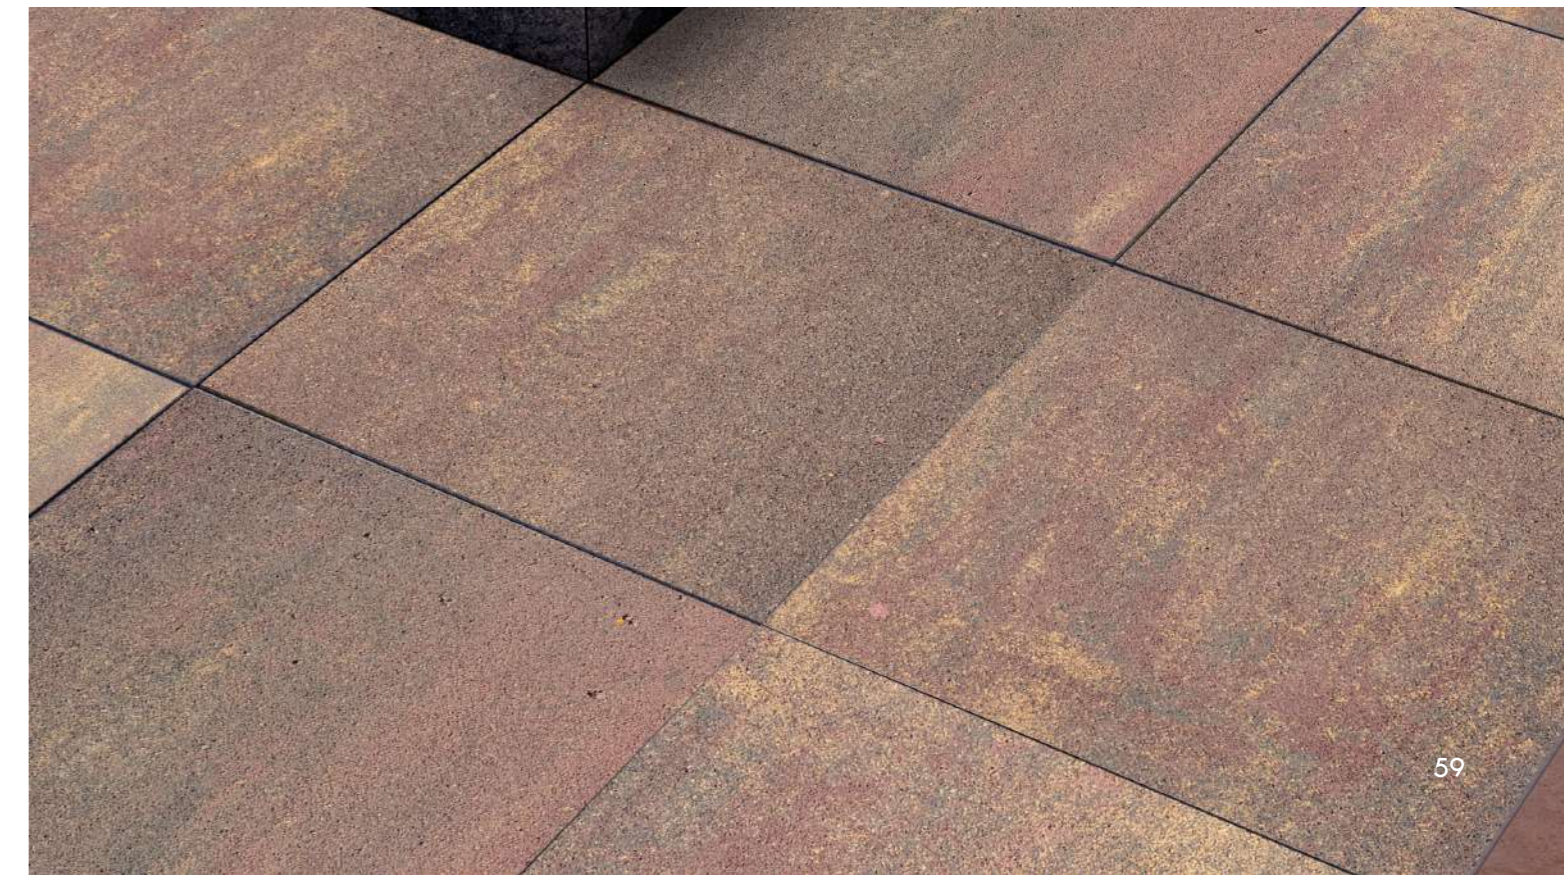

VELVET

For the red color enthusiasts, Velvet paver has been added to the latest Luxury Collection. Its deep red shade evokes the same luxurious and rich feeling as red velvet, adding a touch of elegance to any outdoor space.

Texture: Flat

Dimensions:

60x60x8cm