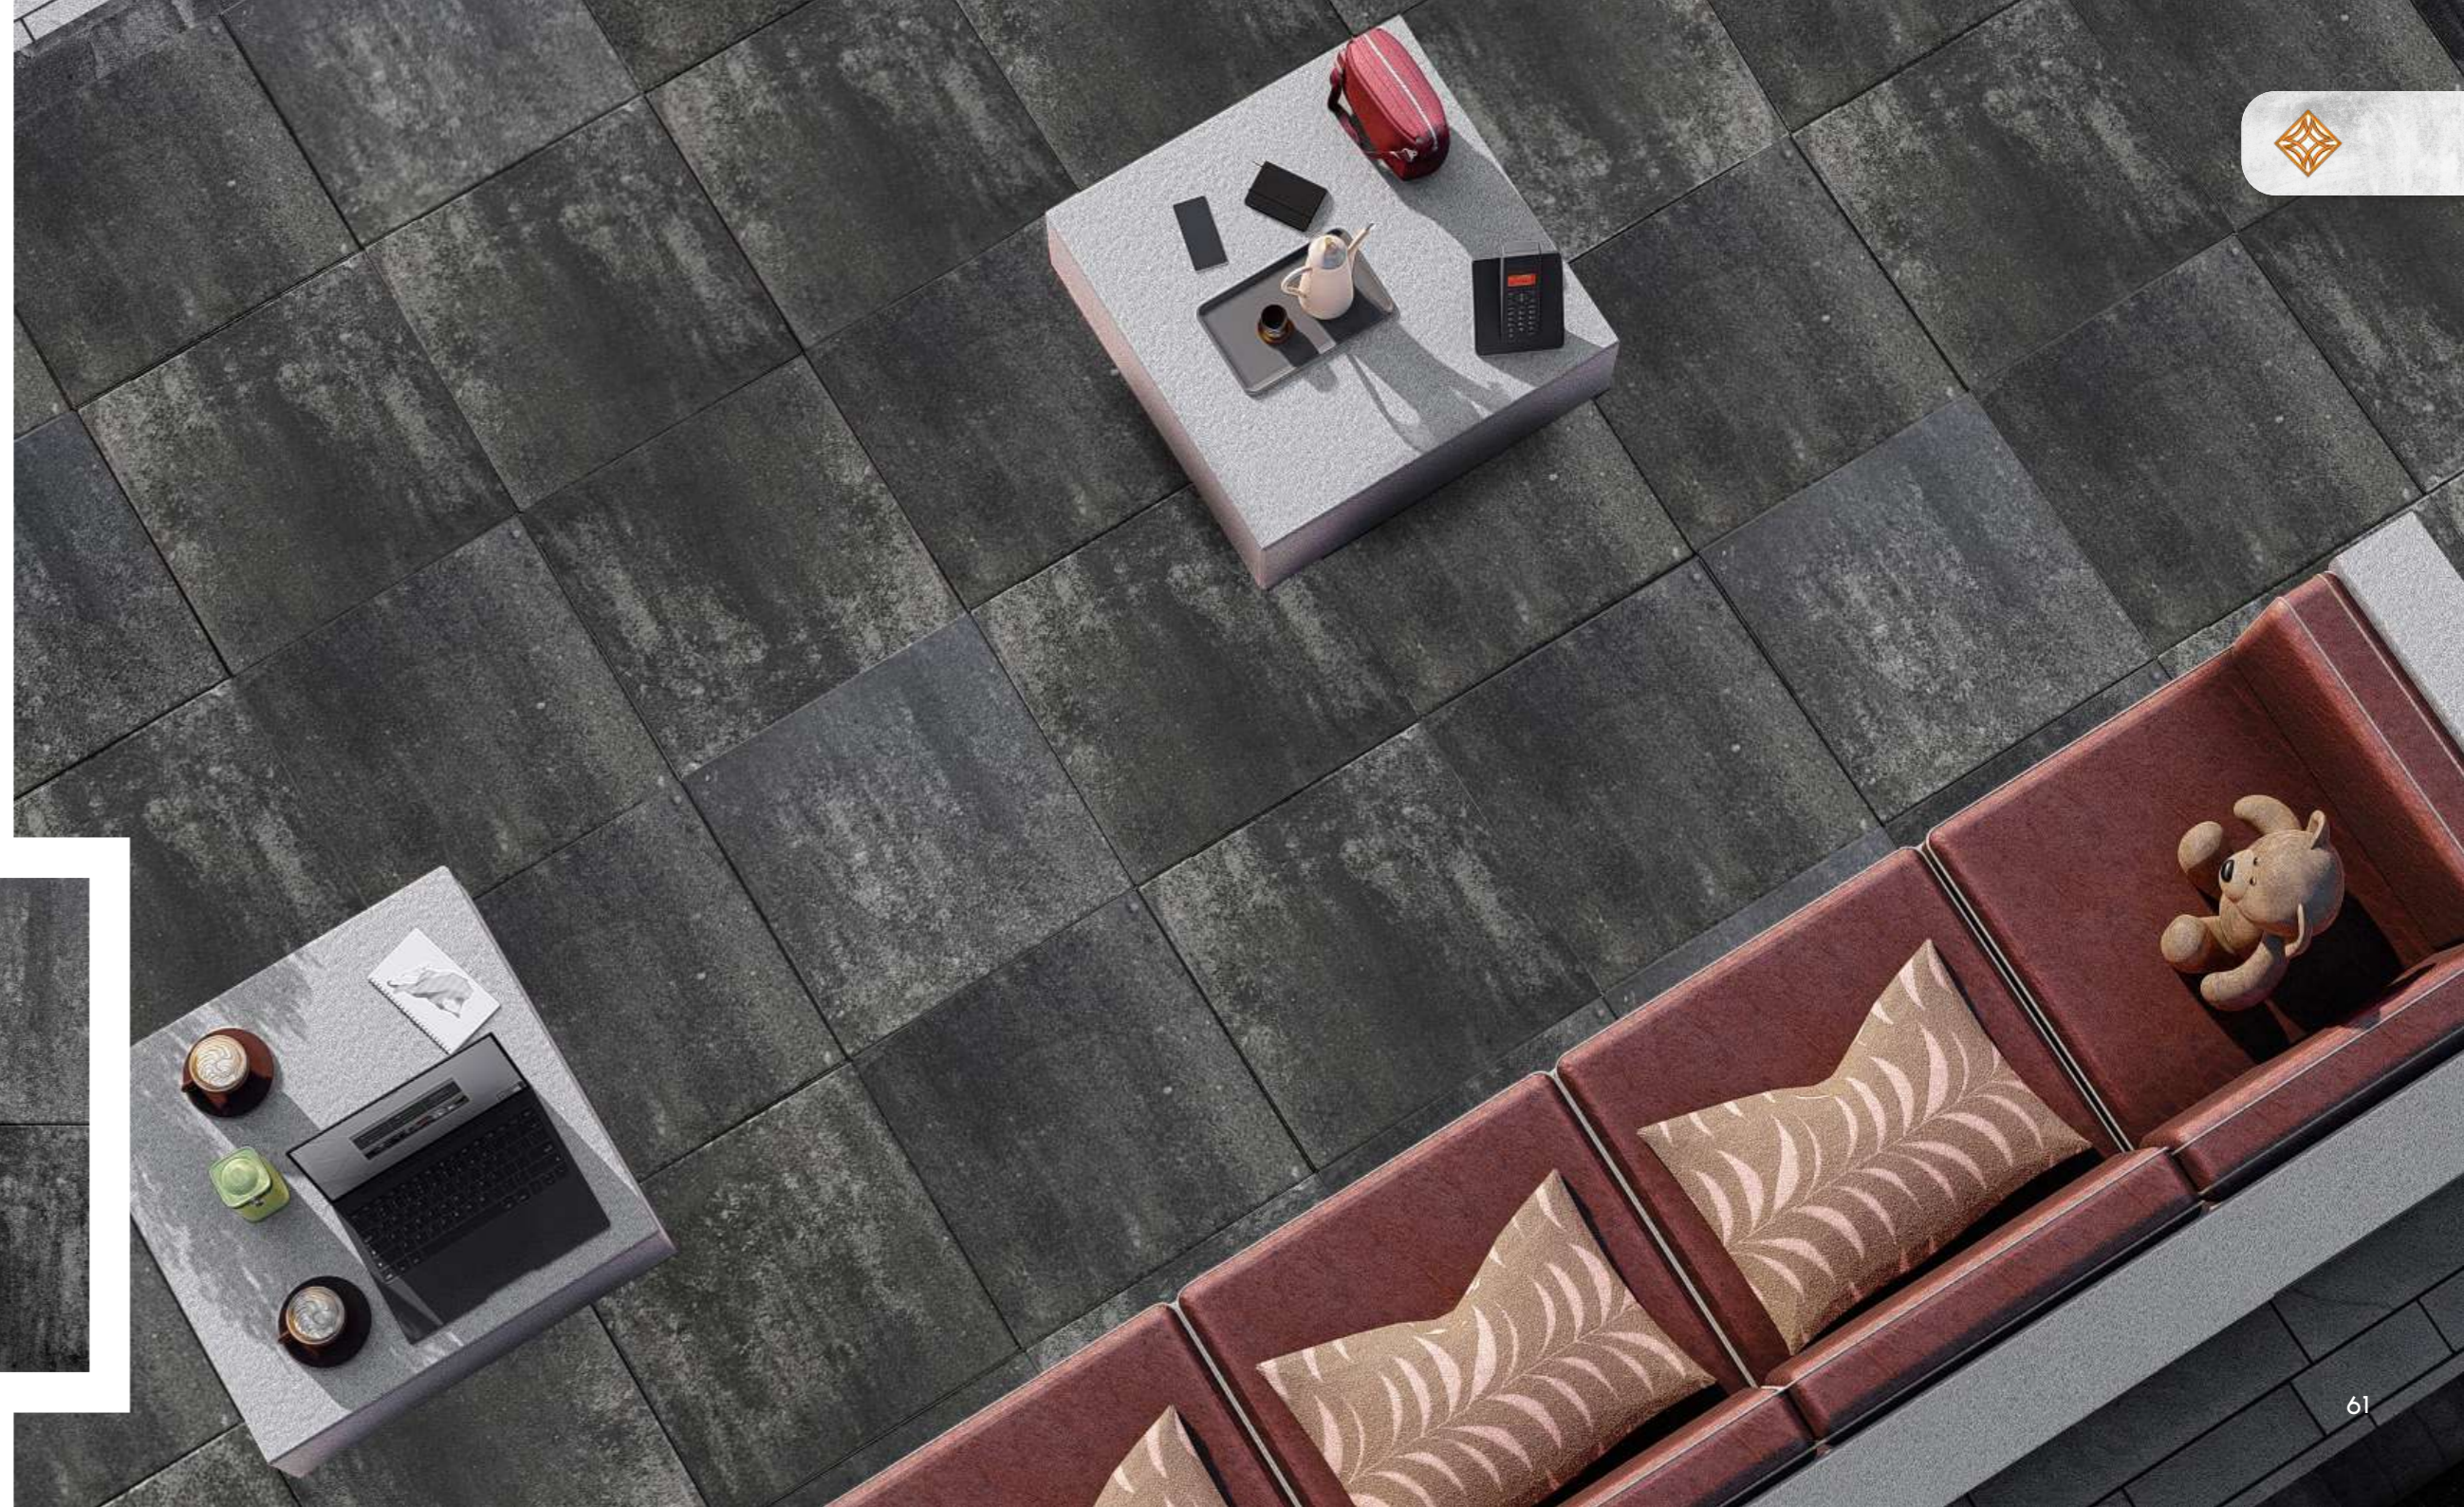

MONSOON

A bold and dramatic collection of pavers featuring a dark grey shade that exudes power and strength. With its striking and intense hue, the Monsoon Paver reflects the seasonal winds that bring life and vitality to the outdoor space embodying the rejuvenation of the monsoon season.

Texture: Flat

Dimensions:

60x60x8cm