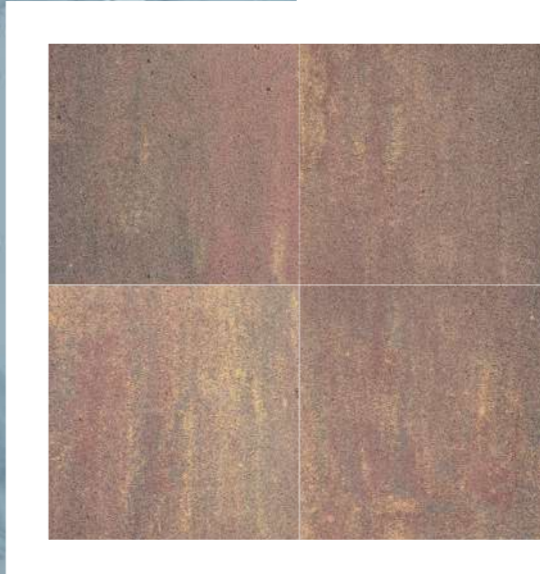

Texture: Flat

Dimensions:

60x60x8cm

VELVET

For the red color enthusiasts, Velvet paver has been added to the latest Luxury Collection. Its deep red shade evokes the same luxurious and rich feeling as red velvet, adding a touch of elegance to any outdoor space.