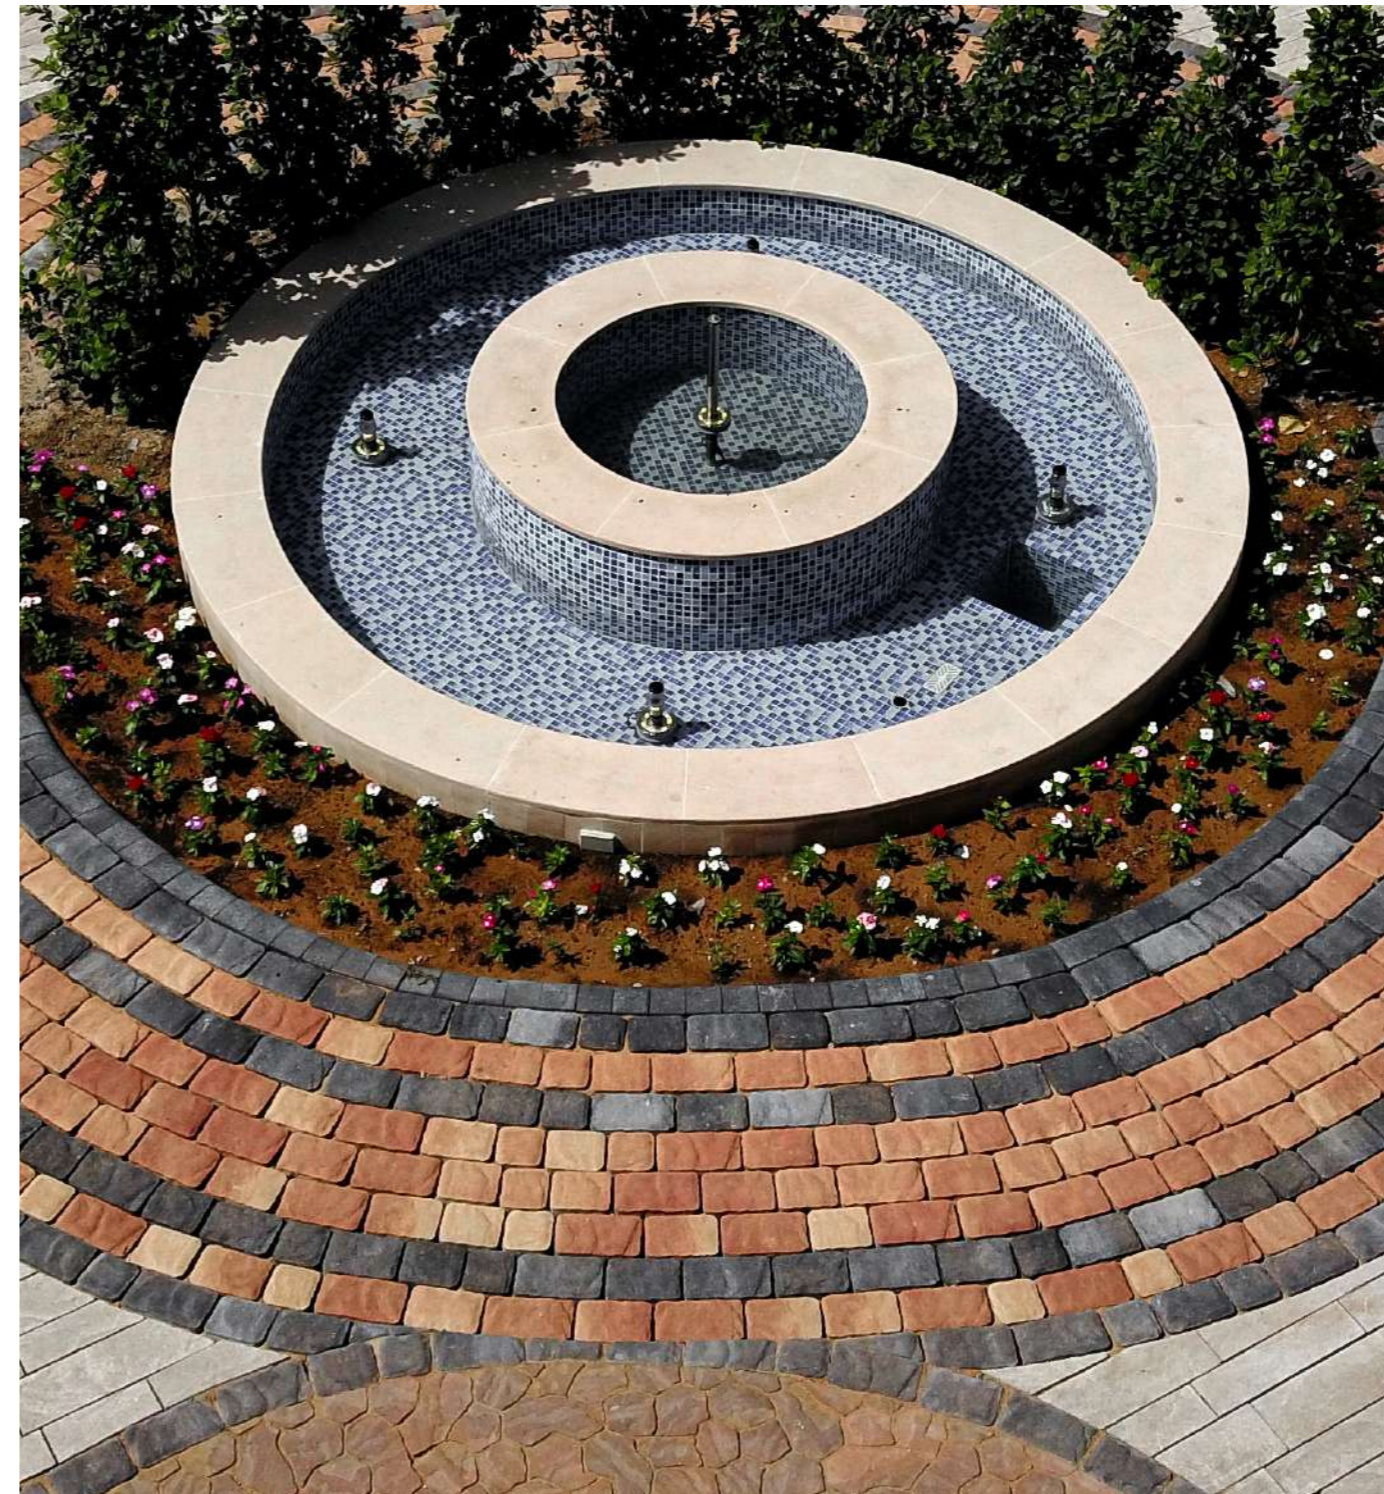

Dimensions:

- 23.27x13.30x8cm
- 19.95x13.30x8cm
- 16.62x13.30x8cm
- 13.30x13.30x8cm

- SLATE
- DUNE