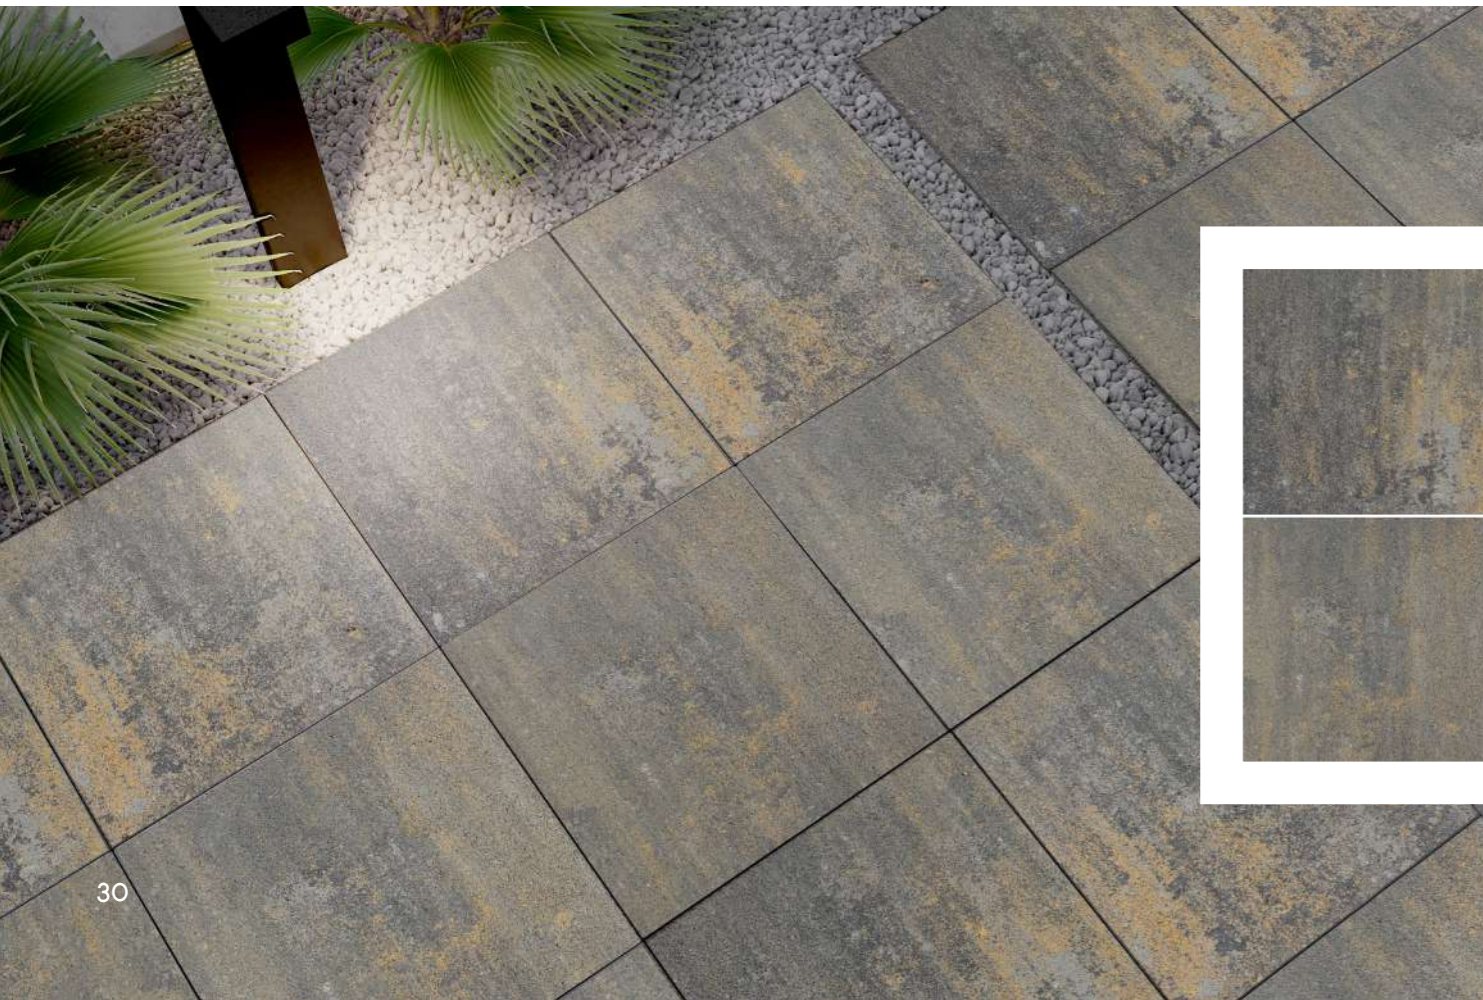

IRIS

A flat series of pavers that embody the elegant and vibrant colors of the iris flower. Elevate your outdoor living space with these luxurious and durable pavers that are sure to impress. Wisdom, hope, and trust are reflected in the beautiful and colorful shades of an IRIS paver.

Texture: Flat

Dimensions:

60x60x8cm