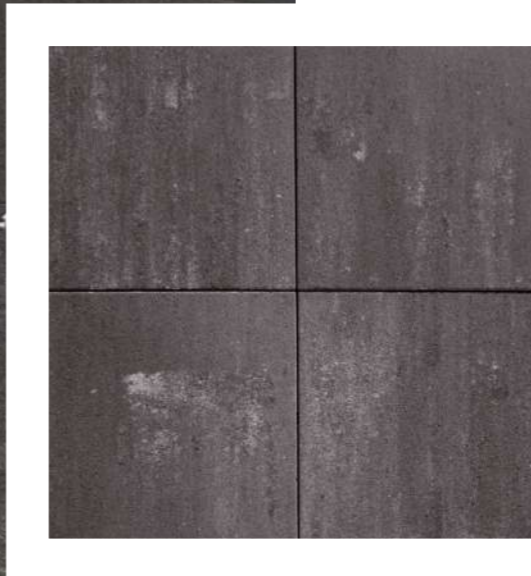

Texture: Flat

Dimensions:

60x60x8cm

Texture: Flat

Dimensions:

60x60x8cm

OMBRE

A beautiful collection of pavers featuring a subtle gradient of colors that blend seamlessly from light to dark. The Ombre Paver Series is the perfect choice for those who want to create an outdoor space that is both elegant and visually striking.