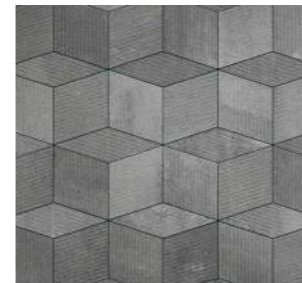

DIAMOND MONSOON NEW