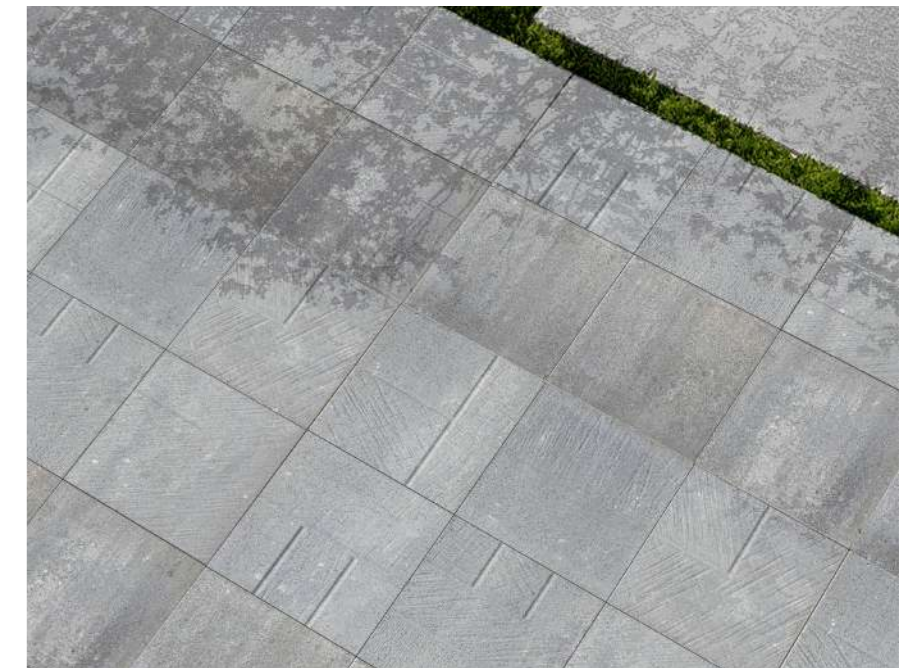

MISTY COLLAGE NEW

This avant-garde addition boasts a Collage Texture infused with the soothing elegance of Misty Grey. What sets it apart is the mesmerizing fusion of textures and shapes within each paver, a true testament to contemporary design. Creativity knows no bounds, while your outdoor space becomes an ever-evolving canvas of inspiration.

Texture: Collage

Dimensions:

40x40cm