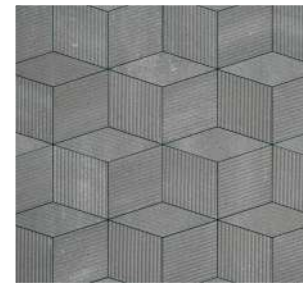

Texture: Flat

BRUNELLO BLACK

Texture: Flat

DIAMOND MISTY NEW

Embark on a journey to redefine your outdoor sanctuary with our newest masterpiece: the 3D Diamond Paver in Misty Shade, a manifestation of understated luxury and sophistication. This transcendent addition introduces a captivating diamond-shaped texture, a whisper of serenity in the misty hues, inviting you to indulge in an extraordinary sensorial experience. Elevate your outdoor haven to an unparalleled level of artistry, where impeccable craftsmanship, evocative texture, and the gentle caress of misty shades unite in perfect and stylish harmony.