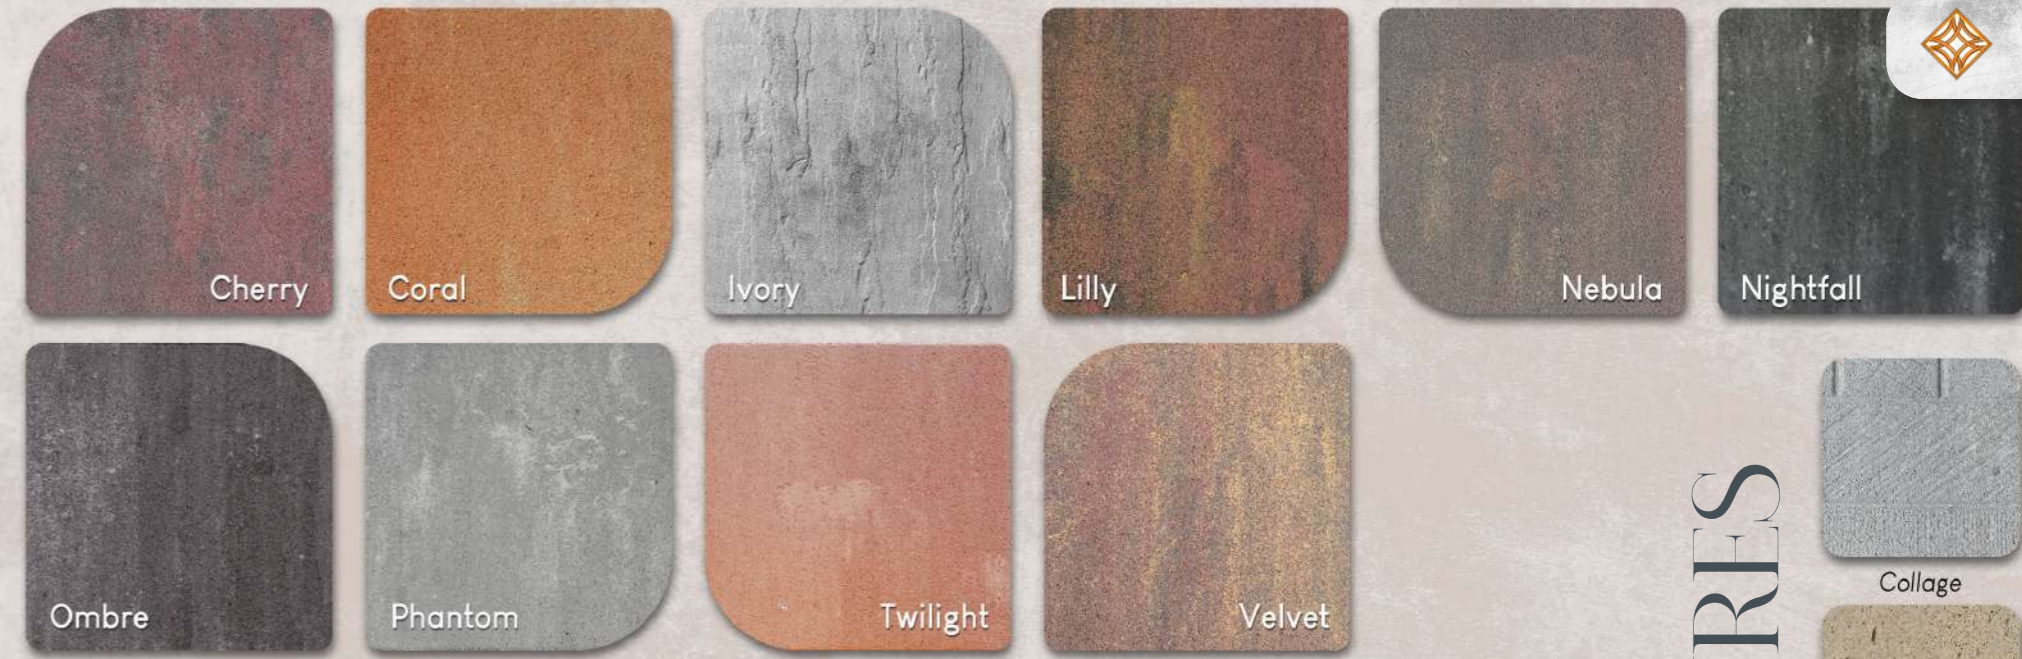

HUES *of* GRANDEUR

TEXTURES

Welcome to "Hues of Grandeur," where we unveil the stunning spectrum of colors and shades within our paver collection. Explore the artistry of outdoor design as we showcase an array of exquisite hues that range from the bold and dramatic to the soft and serene. Whether you're envisioning a vibrant garden path, a classic patio, or a tranquil oasis, our pavers offer endless possibilities to infuse your outdoor space with grandeur and elegance. Join us on this journey of color and creativity, where your outdoor dreams come to life with Ducon Outdoor Living's impeccable selection of paver shades.

Step into a world where aesthetics meet tactile luxury as we explore not only the captivating spectrum of colors but also the rich tapestry of textures within our paver collection. Each texture in our selection is a testament to the artistry of outdoor design. Whether you seek the rustic charm of a cobbled pathway, the sleek sophistication of a polished surface, or the natural allure of a wood grain finish, our textures offer an enchanting array of choices to suit your unique vision. These textures not only enhance the visual appeal but also provide an inviting tactile experience, transforming your outdoor spaces into havens of beauty and comfort. With Ducon Outdoor Living's commitment to excellence, your outdoor dreams are limited only by your imagination, guided by the boundless textures we offer to bring your vision to life.