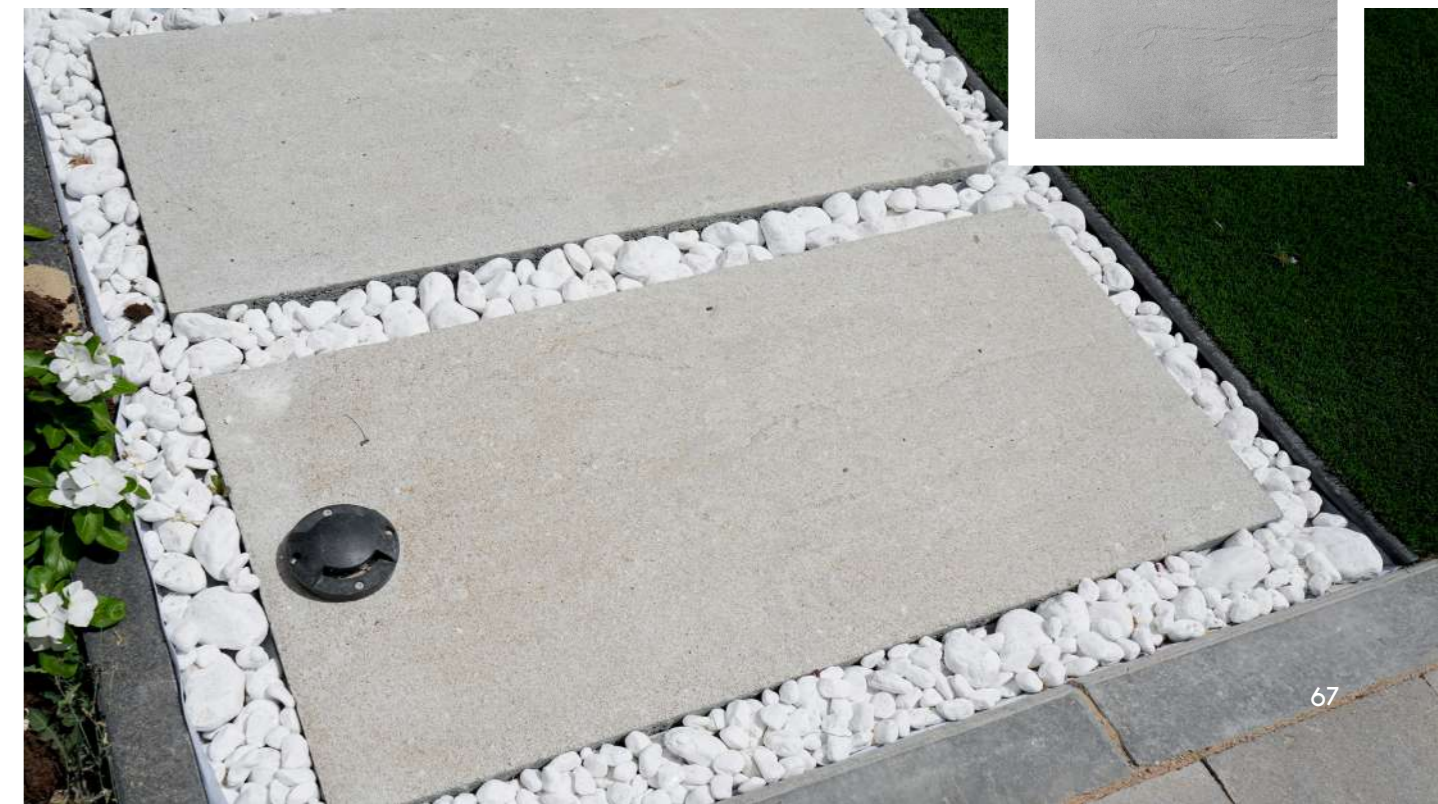

Dimensions:

60x60x8cm   120x60x8cm