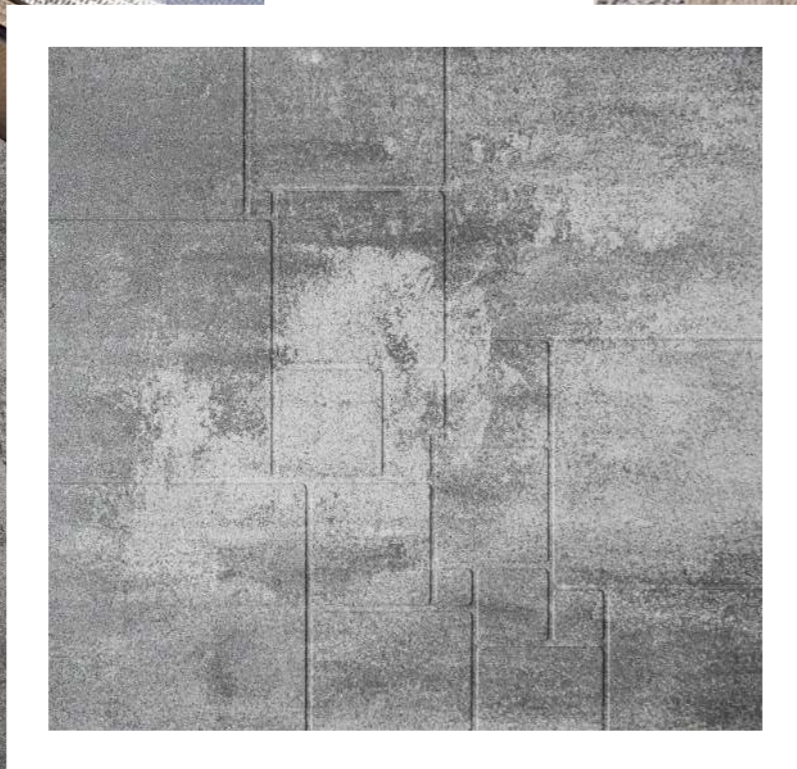

Texture: Riven
Ivory is available in Flat texture too.

Dimensions:

60x60x8cm 120x60x8cm

Texture: Flat

Dimensions:

120x120x8cm

NEO MONDRIAN

Whether you are crafting a vibrant geometric path or a modern patio, our Mondrian-inspired slab transforms your landscape into a work of art, evoking a sense of balance and unity.