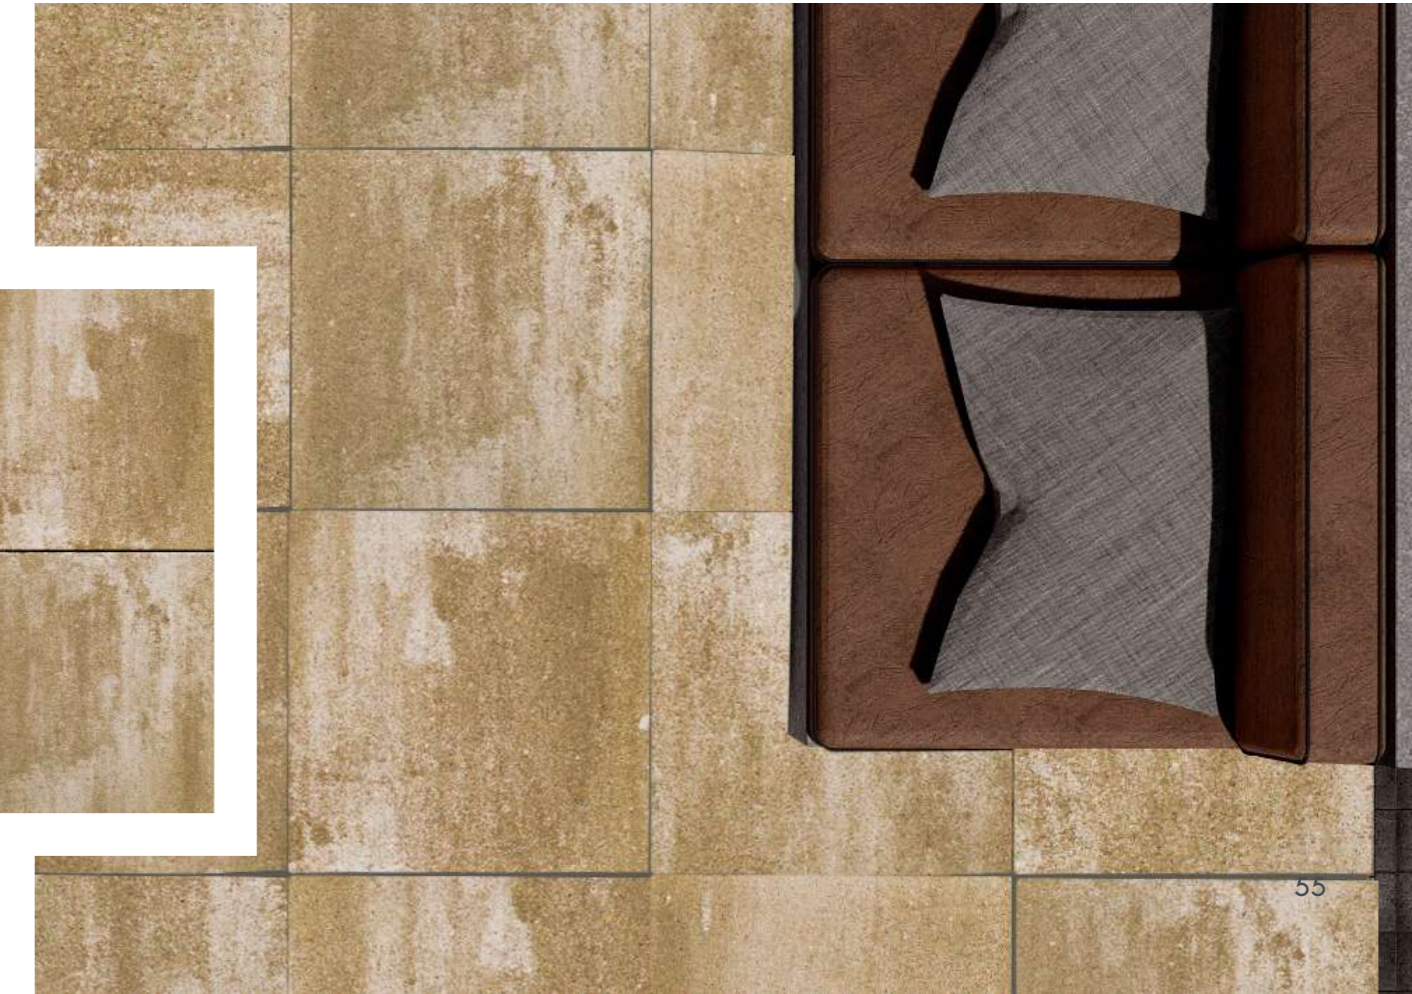

HAZEL

With its subtle blend of brown and green hues, the Hazel Paver captures the essence of the hazel eye color, which is often associated with warmth, intelligence, and a certain level of mystery, making it a perfect fit for those who want to infuse their outdoor space with these qualities.

Texture: Flat

Dimensions:

60x60x8cm