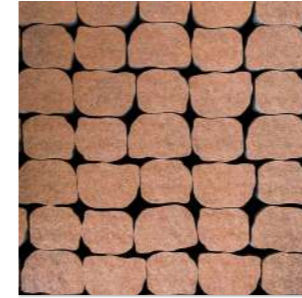

ARENA

Texture: Riven

Dimensions:

10.18x7.76x8cm

10.27x7.31x8cm

12.15x10.07x8cm

13.93x8.46x8cm

14.87x10.46x8cm