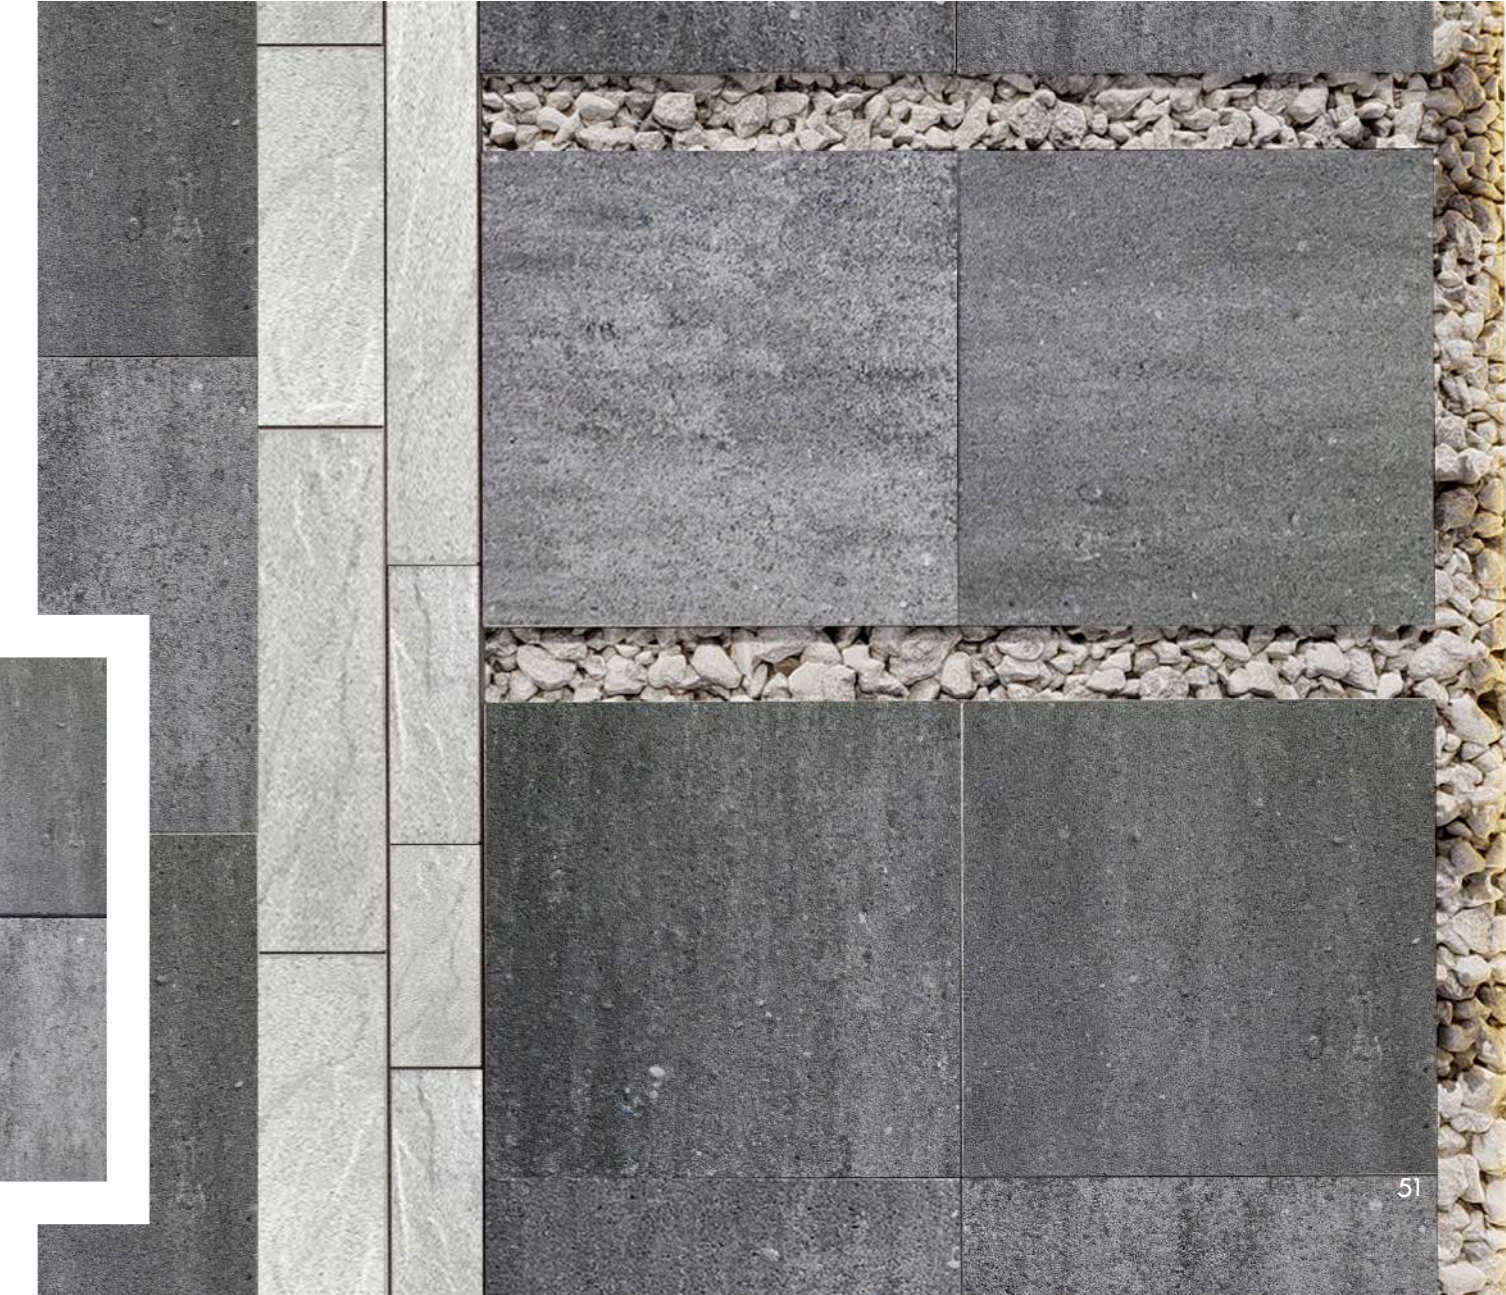

MISTY

Featuring a soft and subtle grey shade that adds a touch of sophistication to any outdoor space.

Texture: Flat

Dimensions:

60x60x8cm