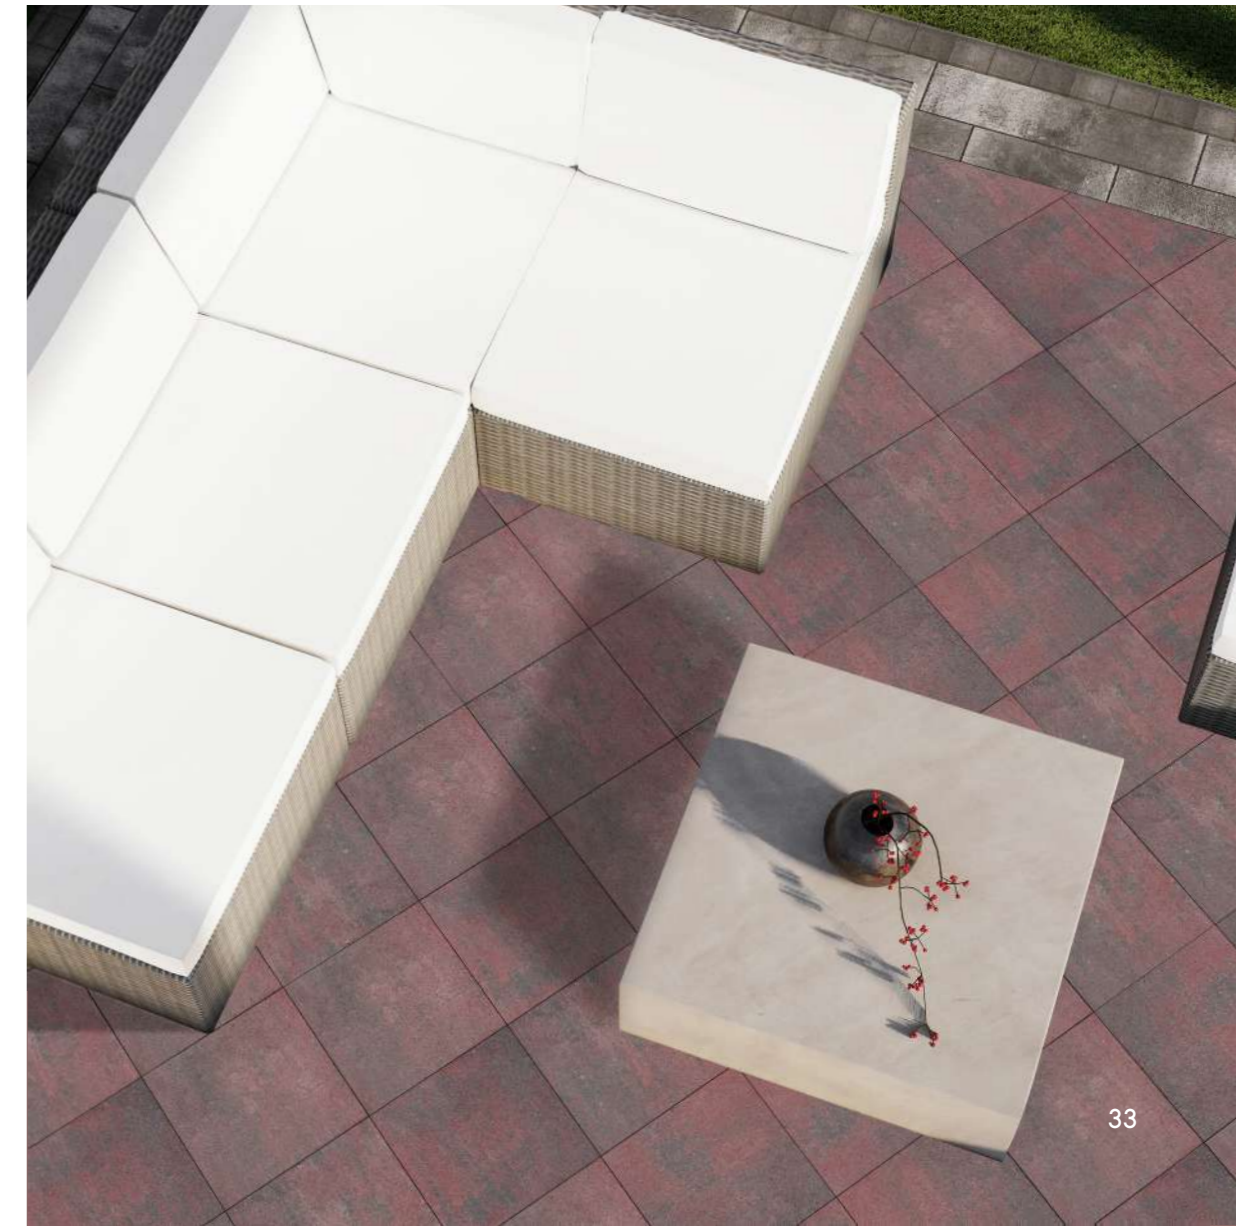

Texture: Flat

Dimensions:

60x60x8cm

Texture: Flat

Dimensions:

60x60x8cm

CHERRY

With its bold and striking dark red color, Cherry adds a touch of elegance and sophistication to any outdoor space, bringing a rich and luxurious feel to your landscape design.