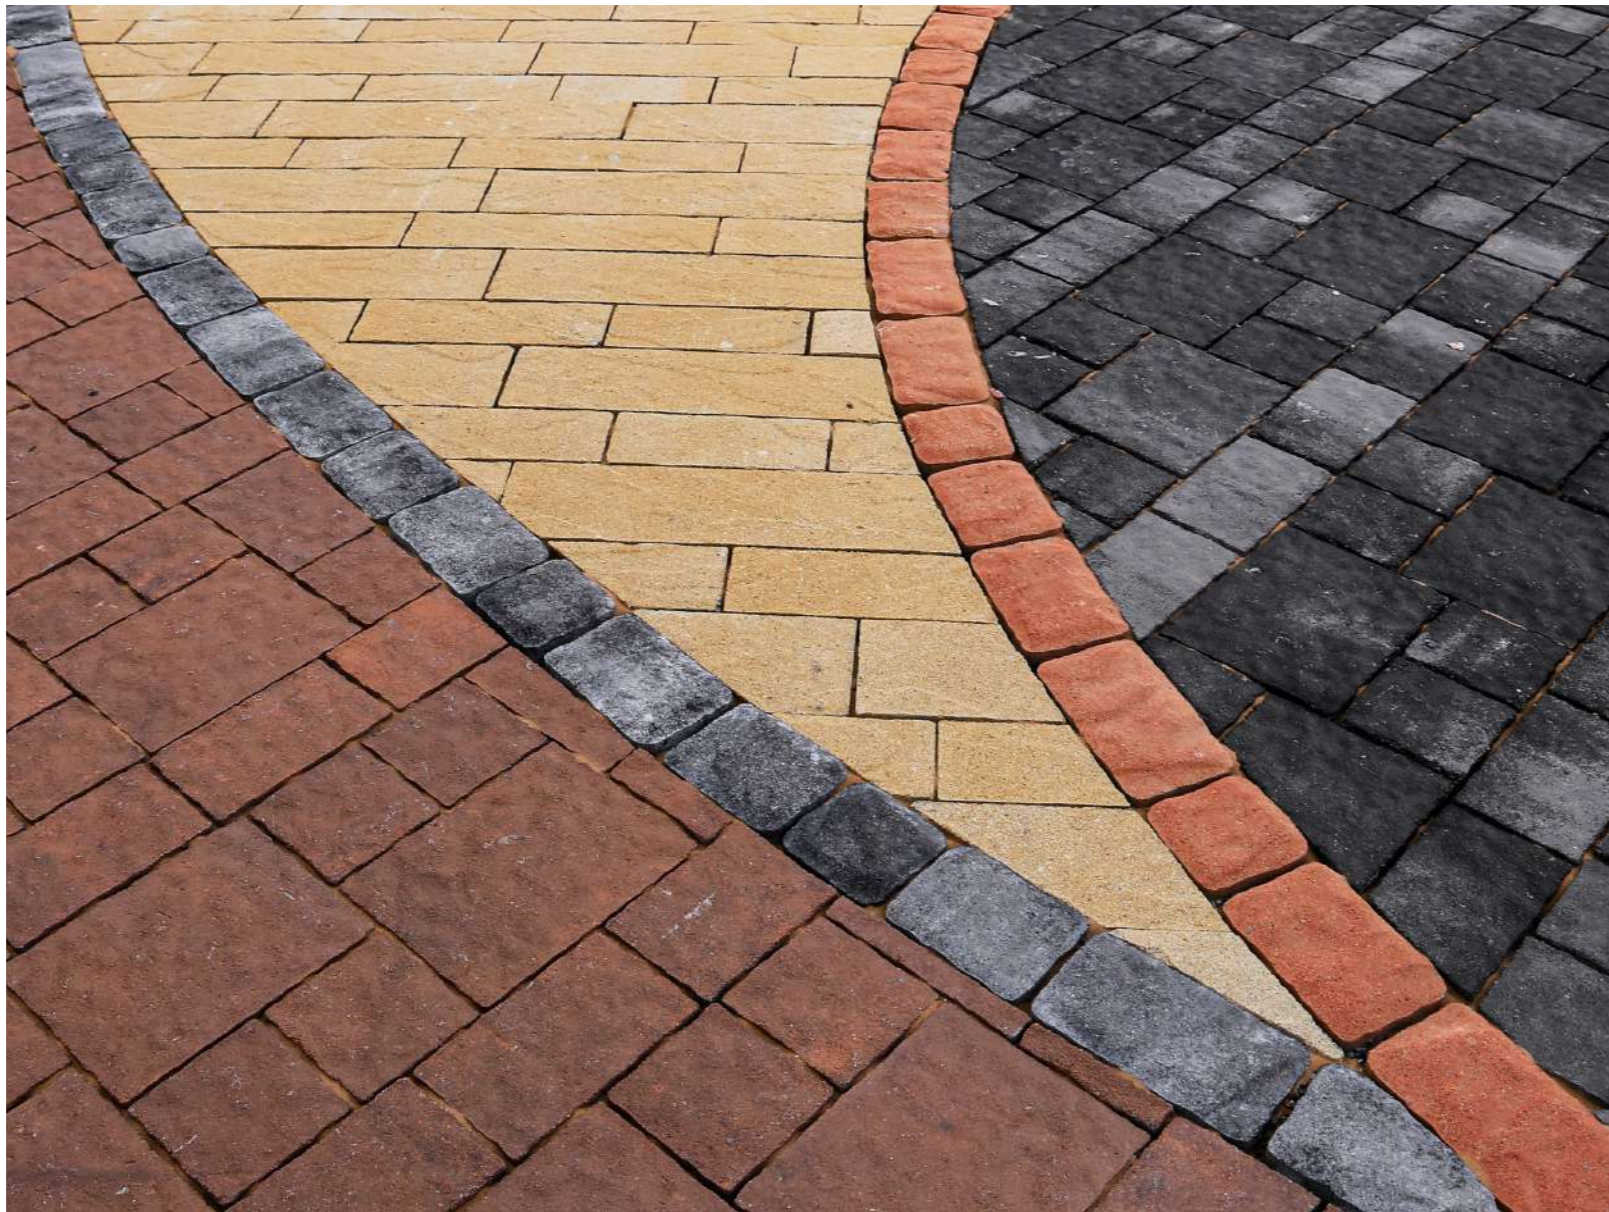

TRENTO

Texture: Riven

- MOKA
- SLATE
- HAZEL
- BLUSH

Dimensions:

- 28x22.5x8cm
- 22.5x14x8cm
- 15x14x8cm