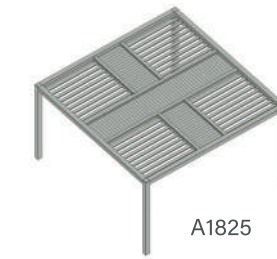

A1825: Total Price (AED) - **23,360**

Size: 5 m x 5 m - 25 m²

5 x 5 Modern Aluminum Pergola - Dark brown: Revel in grandeur with our 5 x 5 modern aluminum pergola in classic brown. The symmetrical design and ample shade make it a striking addition to any outdoor setting.

LEGEND

ITEM CODE	SIZE (m)	AED PRICE PER (m²)	AED TOTAL PRICE
A1825	5 x 5	934	23,360
A1925		928	23,207
A2025		656	16,394