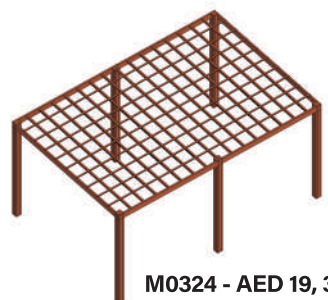

LEGEND			
ITEM CODE	SIZE (m)	AED PRICE PER (m <sup>2</sup> )	AED TOTAL PRICE
C0216	4 x 4	876	<b>14,016</b>
C0224	4 x 6	826	<b>19,824</b>

COLORS

C0216 - AED 14,016

C0224 - AED 19,824

# Modern Wooden Pergola

Size- 4 m x 4 m- 16 m<sup>2</sup>

Size- 4 m x 6 m- 24 m<sup>2</sup>

Crafted to harmonize with contemporary outdoor spaces, this pergola combines sleek lines and the warmth of natural wood. The square openings add a touch of architectural flair, allowing dappled sunlight to filter through, creating captivating patterns of light and shadow beneath. Elevate your outdoor living area with this modern wooden pergola, where form meets function and design meets innovation.

COLORS

LEGEND			
ITEM CODE	SIZE (m)	AED PRICE PER (m <sup>2</sup> )	AED TOTAL PRICE
M0316	4 x 4	901	<b>14,416</b>
M0324	4 x 6	806	<b>19,344</b>

M0316 - AED 14,416

M0324 - AED 19,344

M0324 - Total Price (AED) - 19,344