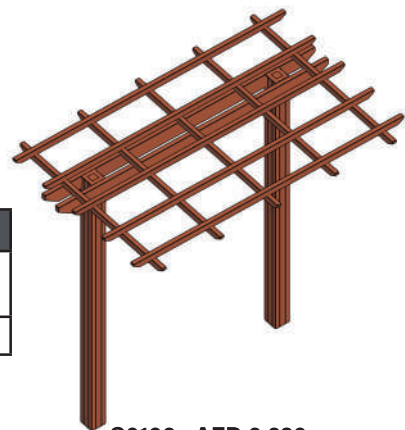

Classic Wooden Pergola Mini Cantilever

Size - 3 m x 2 m- 6 m²

A petite marvel of timeless charm and practicality. Measuring at a compact 3x2 in size, this pergola embodies the essence of understated elegance. Crafted with precision and attention to detail, it offers a cozy retreat within limited space, perfect for intimate gatherings or a quiet moment of relaxation. Its classic wooden structure provides a touch of nature's warmth, while the mini cantilever design adds a subtle architectural flair. Let this pergola redefine your outdoor space, offering shade and style in a compact footprint.

LEGEND			
ITEM CODE	SIZE (m)	AED PRICE PER (m²)	AED TOTAL PRICE
C0106	3 X 2	1,105	6,630

C0106 - AED 6,630