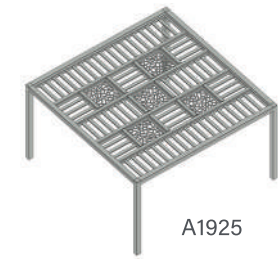

A1825: Total Price (AED) - **23,360**

Size: 5 m x 5 m - 25 m²

5 x 5 Modern Aluminum Pergola - Dark brown: Revel in grandeur with our 5 x 5 modern aluminum pergola in classic brown. The symmetrical design and ample shade make it a striking addition to any outdoor setting.

LEGEND

ITEM CODE	SIZE (m)	AED PRICE PER (m²)	AED TOTAL PRICE
A1825	5 x 5	934	23,360
A1925		928	23,207
A2025		656	16,394