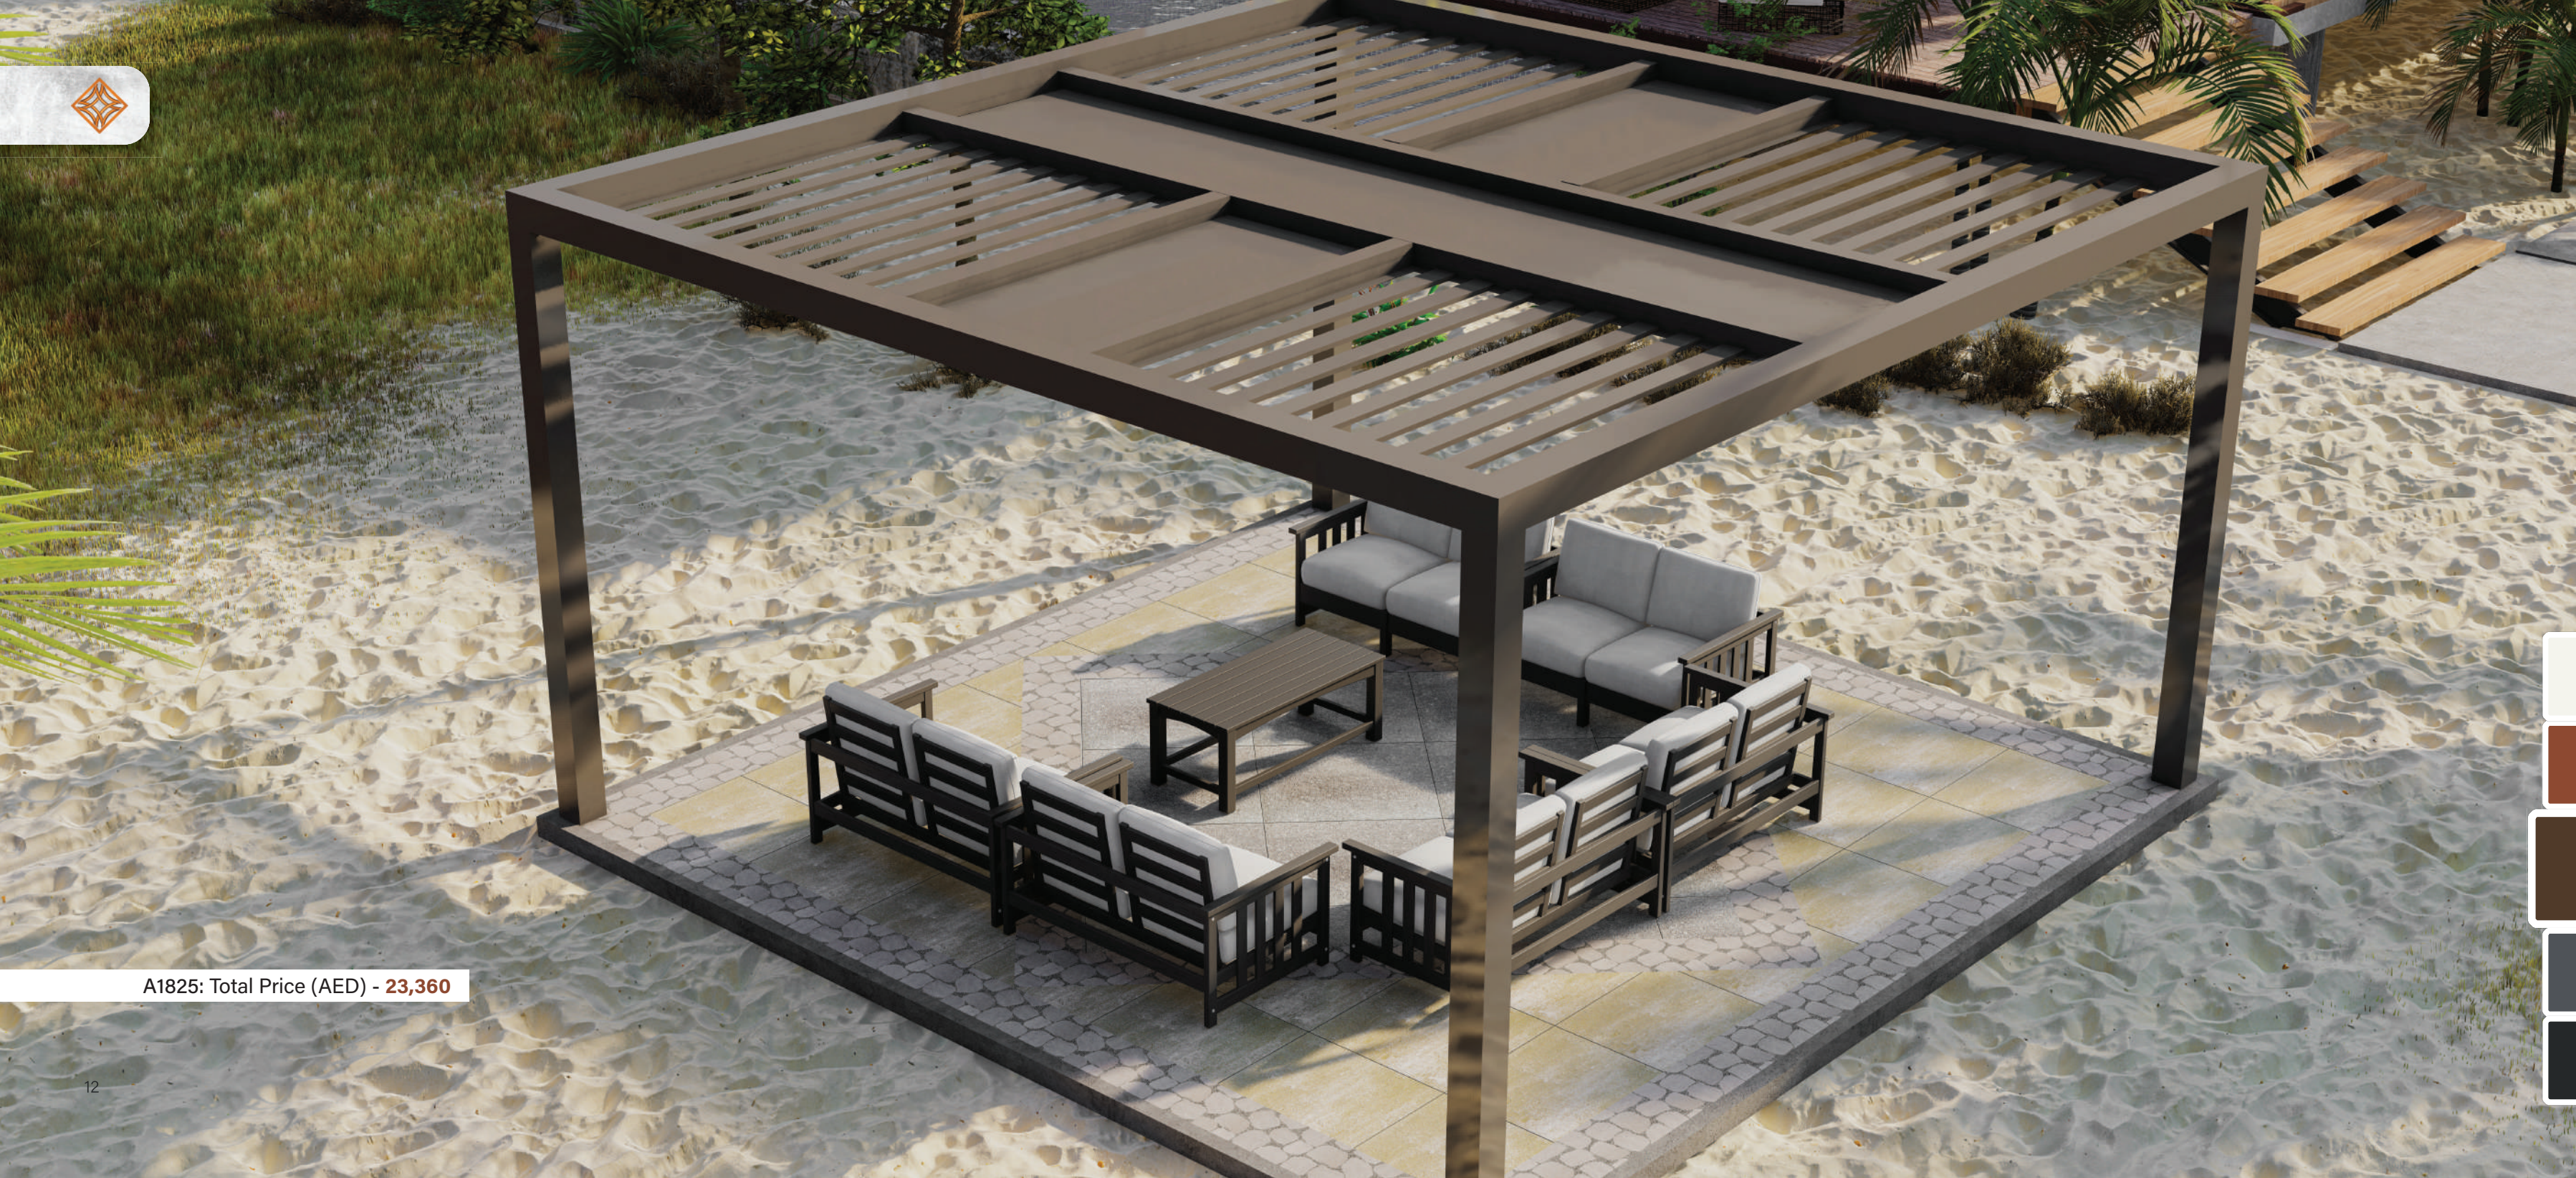

A1825: Total Price (AED) - **23,360**

Size: 5 m x 5 m - 25 m²

5 x 5 Modern Aluminum Pergola - Dark brown: Revel in grandeur with our 5 x 5 modern aluminum pergola in classic brown. The symmetrical design and ample shade make it a striking addition to any outdoor setting.

LEGEND

ITEM CODE	SIZE (m)	AED PRICE PER (m²)	AED TOTAL PRICE
A1825	5 x 5	934	23,360
A1925		928	23,207
A2025		656	16,394