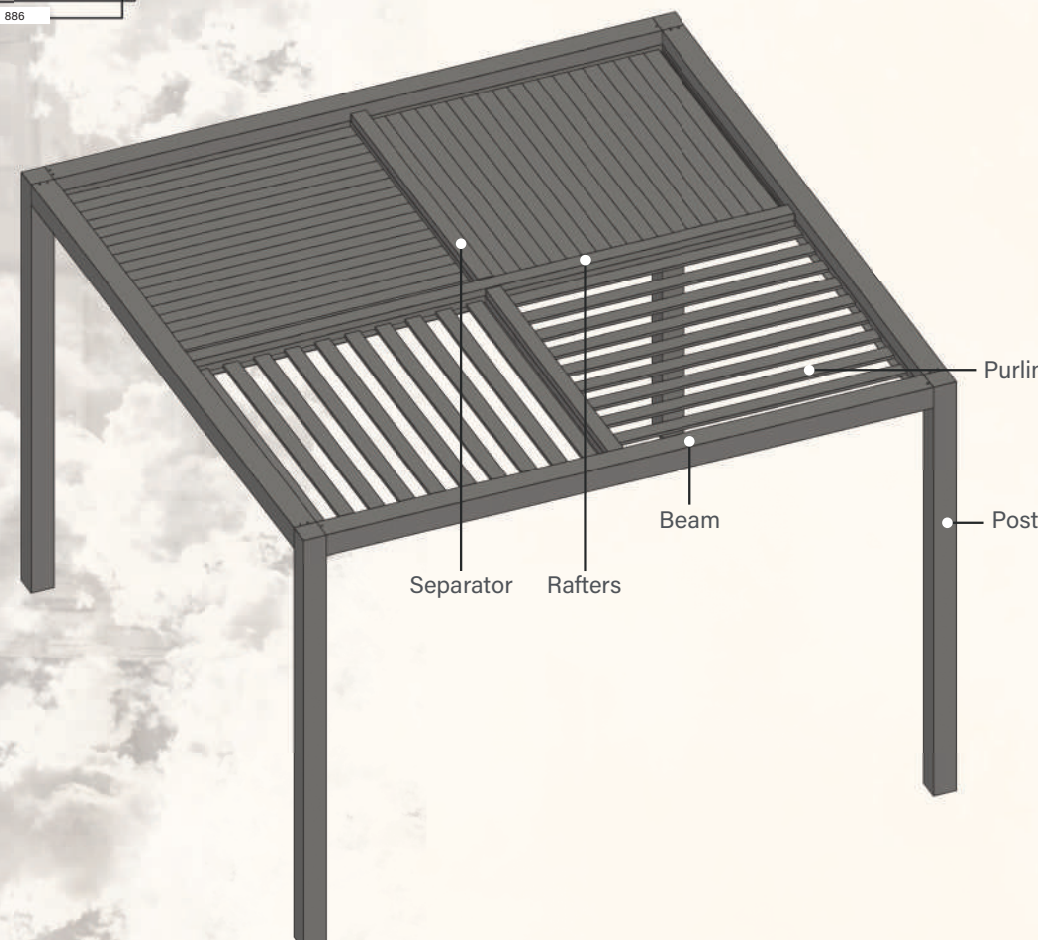

ALUMINIUM PERGOLA

ARTFUL SUPPORT

Discover the versatility and affordability of our Aluminum Pergola components. We believe in transparency, and that is why we provide you with a comprehensive list of prices for each essential part of our aluminum pergolas. Whether you need posts, beams, rafters, purlins, or separators, we offer a range of sizes and lengths to suit your specific project requirements. The following tables of prices ensures you have a clear understanding of the cost associated with customizing your aluminum pergola to perfection. Explore the options and tailor your outdoor space with confidence, knowing you are getting the best value for every element of your aluminum pergola's structure.

BEAM

ITEM	SIZE (mm)	TYPE	LENGTH (mm)	PRICE (AED)
BEAM	150 x 150 x 3	Hollow	3,000	868
	150 x 150 x 3	Hollow	4,000	1,157
	150 x 150 x 3	Hollow	5,000	1,446
	150 x 150 x 3	Hollow	6,000	1,736

POST

ITEM	SIZE (mm)	TYPE	LENGTH (mm)	PRICE (AED)
POST	150 x 150 x 3	Hollow	150	70
	150 x 150 x 3	Hollow	1,000	297
	150 x 150 x 3	Hollow	2,000	564
	150 x 150 x 3	Hollow	3,000	831

PURLIN

ITEM	SIZE (mm)	TYPE	LENGTH (mm)	PRICE (AED)
PURLIN	100 x 20 x 2	Hollow	886	64
	100 x 20 x 2	Hollow	1,936	139
	100 x 20 x 2	Hollow	2,986	214

PURLINS (locked)

ITEM	SIZE (mm)	TYPE	LENGTH (mm)	PRICE (AED)
PURLIN	100 x 19 x 1.9	Hollow	886	64
	100 x 19 x 1.9	Hollow	1,936	139
	100 x 19 x 1.9	Hollow	2,986	214

RAFTER

ITEM	SIZE (mm)	TYPE	LENGTH (mm)	PRICE (AED)
RAFTER	100 x 100 x 2	Hollow	2,986	621
	100 x 100 x 2	Hollow	3,986	828
	100 x 100 x 2	Hollow	4,986	1,036

SEPARATOR

ITEM	SIZE (mm)	TYPE	LENGTH (mm)	PRICE (AED)
SEPARATOR	100 x 100 x 2	Hollow	886	184
	100 x 100 x 2	Hollow	1,936	402

L - Angle 5cm and 2.5cm

CNC