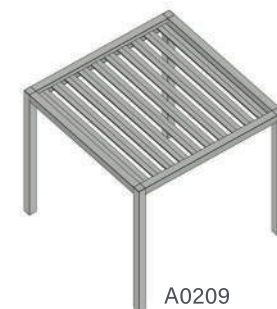

From size variations that harmonize with your available space to a spectrum of color shades that reflect your personal taste, our pergolas are a canvas for your creativity.

A pergola is a harmonious assembly of several key components, each playing a crucial role in its structure and aesthetic appeal. The sturdy foundation is established by the vertical posts, which provide support and stability. Connecting these posts are the horizontal beams, which form the framework of the pergola. Resting atop the beams are the rafters, extending outward to create shade and define the pergola's character. Purlins, running parallel to the rafters, enhance structural integrity and can also serve as a support for climbing plants, adding a natural touch. Lastly, separators, if desired, provide a decorative element and can be positioned strategically to break up the space, adding both visual interest and privacy to your outdoor oasis. Together, these components come together to create a pergola that not only provides shade but also adds architectural beauty to any outdoor environment.

## ALUMINIUM MODERN MODEL

Size: 3 m x 3 m - 9 m<sup>2</sup>

**3 x 3 Modern Aluminum Pergola - Brown:** Embrace contemporary elegance in a compact space with our 3 x 3 modern aluminum pergola in a soothing brown finish. Perfect for cozy outdoor nooks, this pergola combines style and functionality effortlessly.

LEGEND			
ITEM CODE	SIZE (m)	AED PRICE PER (m <sup>2</sup> )	AED TOTAL PRICE
A0109	3 x 3	1,324	<b>11,913</b>
A0209		1,231	<b>11,076</b>

A0109

A0209

Size: 3 m x 4 m - 12 m<sup>2</sup>

**3 x 4 Modern Aluminum Pergola - Black:** Enhance your outdoor sanctuary with our 3 x 4 modern aluminum pergola in a sleek black color. Its unique size offers versatility, making it an ideal choice for both intimate gatherings and garden parties.