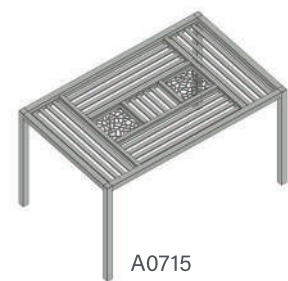

LEGEND			
ITEM CODE	SIZE (m)	AED PRICE PER (m <sup>2</sup> )	AED TOTAL PRICE
A0109	3 x 3	1,324	<b>11,913</b>
A0209		1,231	<b>11,076</b>

A0109

A0209

Size: 3 m x 4 m - 12 m<sup>2</sup>

**3 x 4 Modern Aluminum Pergola - Black:** Enhance your outdoor sanctuary with our 3 x 4 modern aluminum pergola in a sleek black color. Its unique size offers versatility, making it an ideal choice for both intimate gatherings and garden parties.

LEGEND			
ITEM CODE	SIZE (m)	AED PRICE PER (m <sup>2</sup> )	AED TOTAL PRICE
A0312	3 x 4	1,014	<b>12,165</b>
A0412		1,129	<b>13,542</b>
A0512		1,409	<b>16,909</b>

A0312

A0412

A0512

COLORS

A0312: Total Price (AED) - **12,165**

Size: 3 m x 5 m - 15 m<sup>2</sup>

**3 x 5 Modern Aluminum Pergola - white:** Create a statement with our 3 x 5 modern aluminum pergola in a pristine white color. Its extended length provides ample shade and a stylish focal point for your outdoor space.

LEGEND			
ITEM CODE	SIZE (m)	AED PRICE PER (m <sup>2</sup> )	AED TOTAL PRICE
A0615	3 x 5	887	<b>13,302</b>
A0715		1,063	<b>15,938</b>
A0815		701	<b>10,520</b>

COLORS

Size: 4 m x 4 m - 16 m<sup>2</sup>

**4 x 4 Modern Aluminum Pergola - Black:** Explore a harmonious blend of style and durability with our 4 x 4 modern aluminum pergola in a chic black finish. This square design complements modern aesthetics seamlessly.