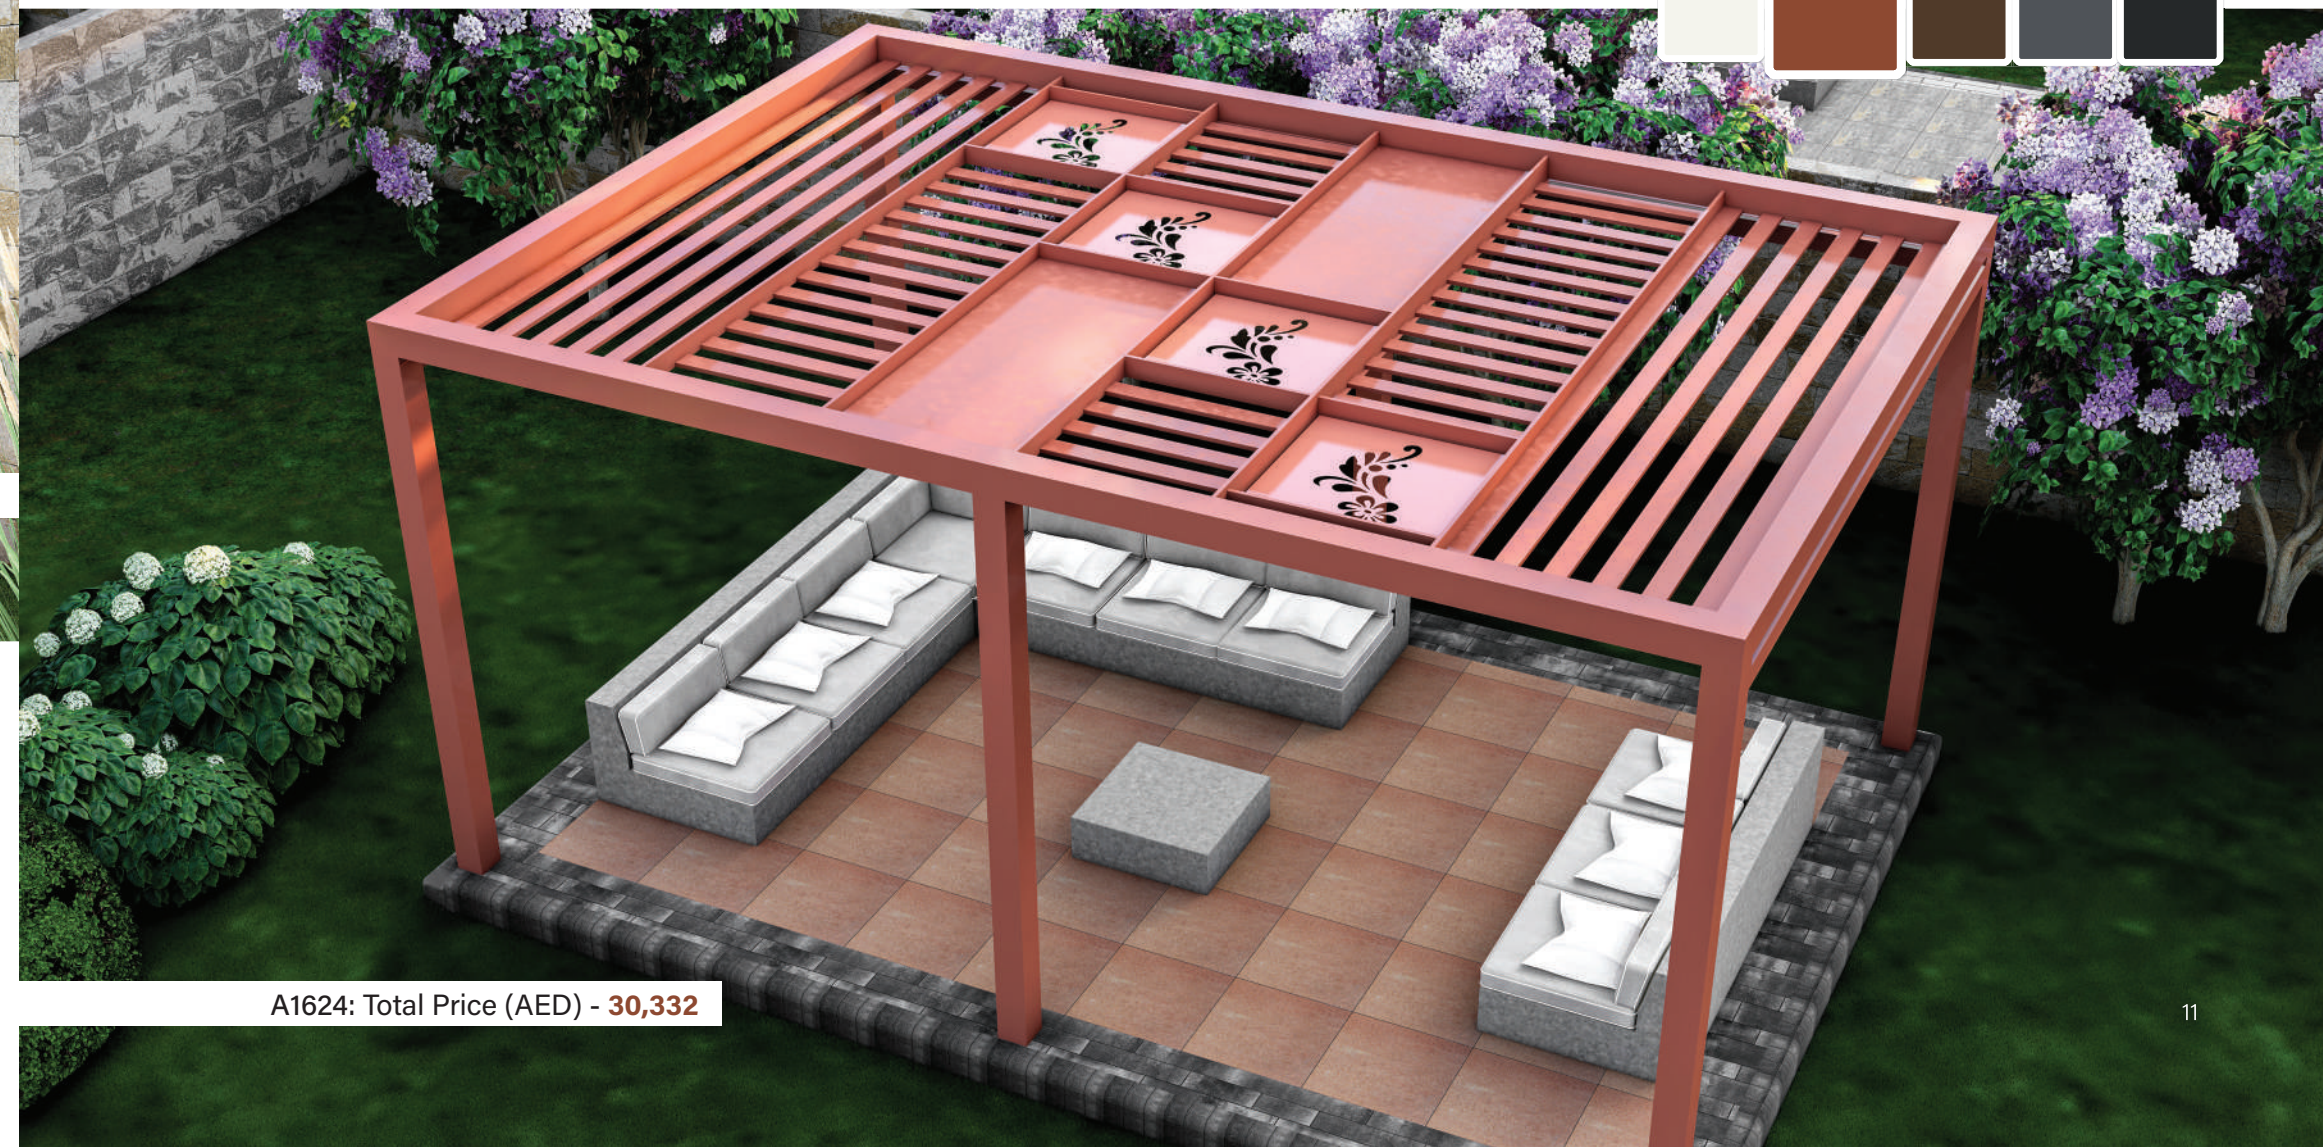

A1624: Total Price (AED) - **30,332**