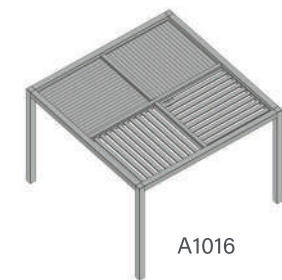

Size: 3 m x 5 m - 15 m<sup>2</sup>

**3 x 5 Modern Aluminum Pergola - white:** Create a statement with our 3 x 5 modern aluminum pergola in a pristine white color. Its extended length provides ample shade and a stylish focal point for your outdoor space.

LEGEND			
ITEM CODE	SIZE (m)	AED PRICE PER (m <sup>2</sup> )	AED TOTAL PRICE
A0615	3 x 5	887	<b>13,302</b>
A0715		1,063	<b>15,938</b>
A0815		701	<b>10,520</b>

COLORS

Size: 4 m x 4 m - 16 m<sup>2</sup>

**4 x 4 Modern Aluminum Pergola - Black:** Explore a harmonious blend of style and durability with our 4 x 4 modern aluminum pergola in a chic black finish. This square design complements modern aesthetics seamlessly.

LEGEND			
ITEM CODE	SIZE (m)	AED PRICE PER (m <sup>2</sup> )	AED TOTAL PRICE
A0916	4 x 4	1,207	<b>19,304</b>
A1016		1,103	<b>17,646</b>
A1116		896	<b>14,340</b>

COLORS

A1016: Total Price (AED) - **17,646**