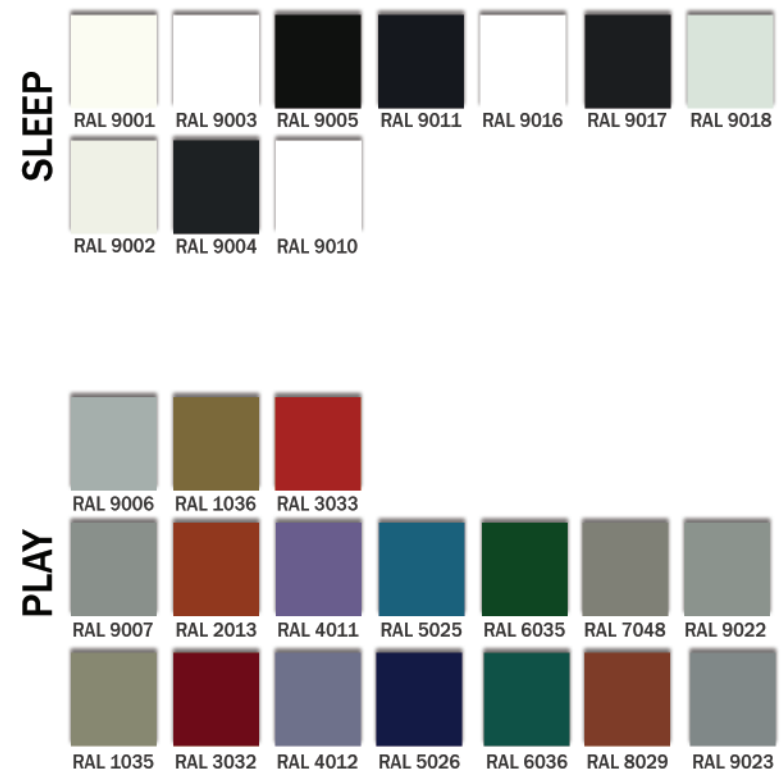

A-Line Kerb Stone    A-Line Kerb Corner Stone

Slate Stone

Dune Stone

Set Angle for Spiral Pillar  
with **3 DEGREE** fixed ANGLE  
L Angle 300 x 300 mm - **AED 1,500**

Metallic and pearlescent colour samples are representations only. For your special colour requirements and accurate assessment, please contact your nearest Jotun Powder Coatings representative to obtain a sample panel.