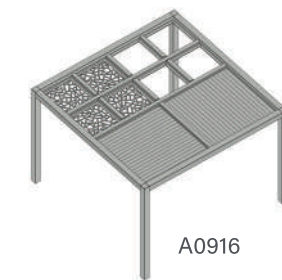

Size: 3 m x 5 m - 15 m<sup>2</sup>

**3 x 5 Modern Aluminum Pergola - white:** Create a statement with our 3 x 5 modern aluminum pergola in a pristine white color. Its extended length provides ample shade and a stylish focal point for your outdoor space.

LEGEND			
ITEM CODE	SIZE (m)	AED PRICE PER (m <sup>2</sup> )	AED TOTAL PRICE
A0615	3 x 5	887	<b>13,302</b>
A0715		1,063	<b>15,938</b>
A0815		701	<b>10,520</b>

COLORS

Size: 4 m x 4 m - 16 m<sup>2</sup>

**4 x 4 Modern Aluminum Pergola - Black:** Explore a harmonious blend of style and durability with our 4 x 4 modern aluminum pergola in a chic black finish. This square design complements modern aesthetics seamlessly.

LEGEND			
ITEM CODE	SIZE (m)	AED PRICE PER (m <sup>2</sup> )	AED TOTAL PRICE
A0916	4 x 4	1,207	<b>19,304</b>
A1016		1,103	<b>17,646</b>
A1116		896	<b>14,340</b>

COLORS

A1016: Total Price (AED) - **17,646**