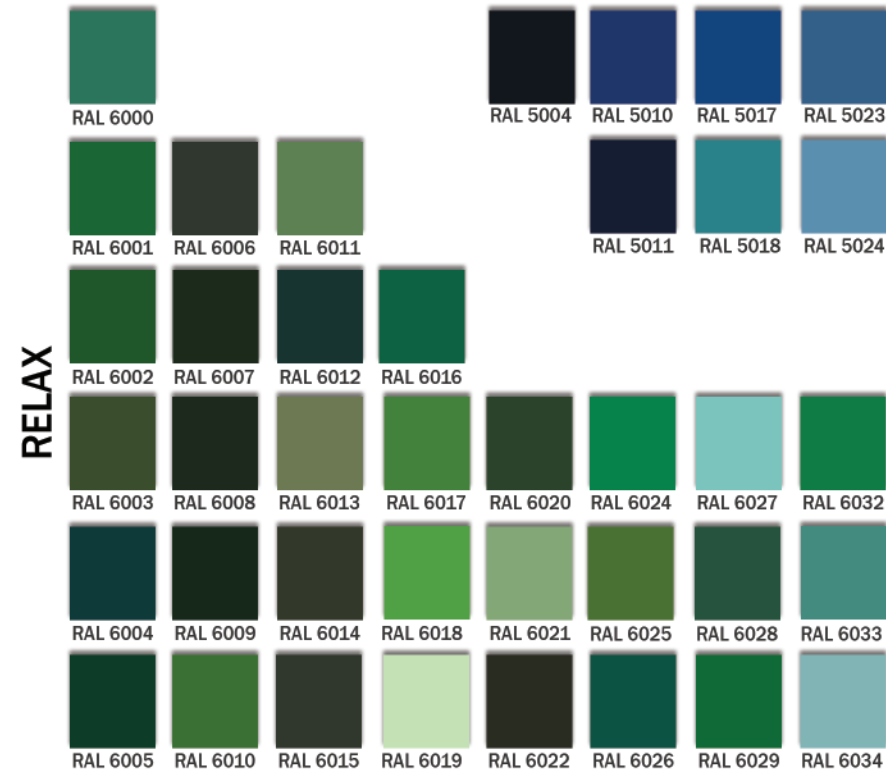

A-Line Kerb Stone    A-Line Kerb Corner Stone

Slate Stone

Dune Stone

Set Angle for Spiral Pillar  
with **3 DEGREE** fixed ANGLE  
L Angle 300 x 300 mm - **AED 1,500**

Metallic and pearlescent colour samples are representations only. For your special colour requirements and accurate assessment, please contact your nearest Jotun Powder Coatings representative to obtain a sample panel.