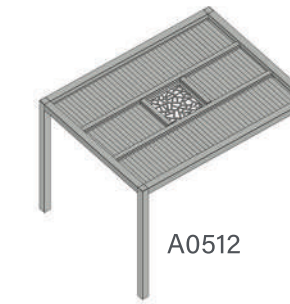

LEGEND			
ITEM CODE	SIZE (m)	AED PRICE PER (m <sup>2</sup> )	AED TOTAL PRICE
A0109	3 x 3	1,324	<b>11,913</b>
A0209		1,231	<b>11,076</b>

A0109

A0209

Size: 3 m x 4 m - 12 m<sup>2</sup>

**3 x 4 Modern Aluminum Pergola - Black:** Enhance your outdoor sanctuary with our 3 x 4 modern aluminum pergola in a sleek black color. Its unique size offers versatility, making it an ideal choice for both intimate gatherings and garden parties.

LEGEND			
ITEM CODE	SIZE (m)	AED PRICE PER (m <sup>2</sup> )	AED TOTAL PRICE
A0312	3 x 4	1,014	<b>12,165</b>
A0412		1,129	<b>13,542</b>
A0512		1,409	<b>16,909</b>

A0312

A0412

A0512

COLORS

A0312: Total Price (AED) - **12,165**