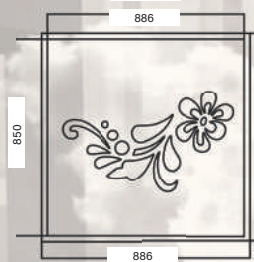

BEAM

ITEM	SIZE (mm)	TYPE	LENGTH (mm)	PRICE (AED)
BEAM	150 x 150 x 3	Hollow	3,000	868
	150 x 150 x 3	Hollow	4,000	1,157
	150 x 150 x 3	Hollow	5,000	1,446
	150 x 150 x 3	Hollow	6,000	1,736

POST

ITEM	SIZE (mm)	TYPE	LENGTH (mm)	PRICE (AED)
POST	150 x 150 x 3	Hollow	150	70
	150 x 150 x 3	Hollow	1,000	297
	150 x 150 x 3	Hollow	2,000	564
	150 x 150 x 3	Hollow	3,000	831

PURLIN

ITEM	SIZE (mm)	TYPE	LENGTH (mm)	PRICE (AED)
PURLIN	100 x 20 x 2	Hollow	886	64
	100 x 20 x 2	Hollow	1,936	139
	100 x 20 x 2	Hollow	2,986	214

PURLINS (locked)

ITEM	SIZE (mm)	TYPE	LENGTH (mm)	PRICE (AED)
PURLIN	100 x 19 x 1.9	Hollow	886	64
	100 x 19 x 1.9	Hollow	1,936	139
	100 x 19 x 1.9	Hollow	2,986	214

RAFTER

ITEM	SIZE (mm)	TYPE	LENGTH (mm)	PRICE (AED)
RAFTER	100 x 100 x 2	Hollow	2,986	621
	100 x 100 x 2	Hollow	3,986	828
	100 x 100 x 2	Hollow	4,986	1,036

SEPARATOR

ITEM	SIZE (mm)	TYPE	LENGTH (mm)	PRICE (AED)
SEPARATOR	100 x 100 x 2	Hollow	886	184
	100 x 100 x 2	Hollow	1,936	402

L - Angle 5cm and 2.5cm