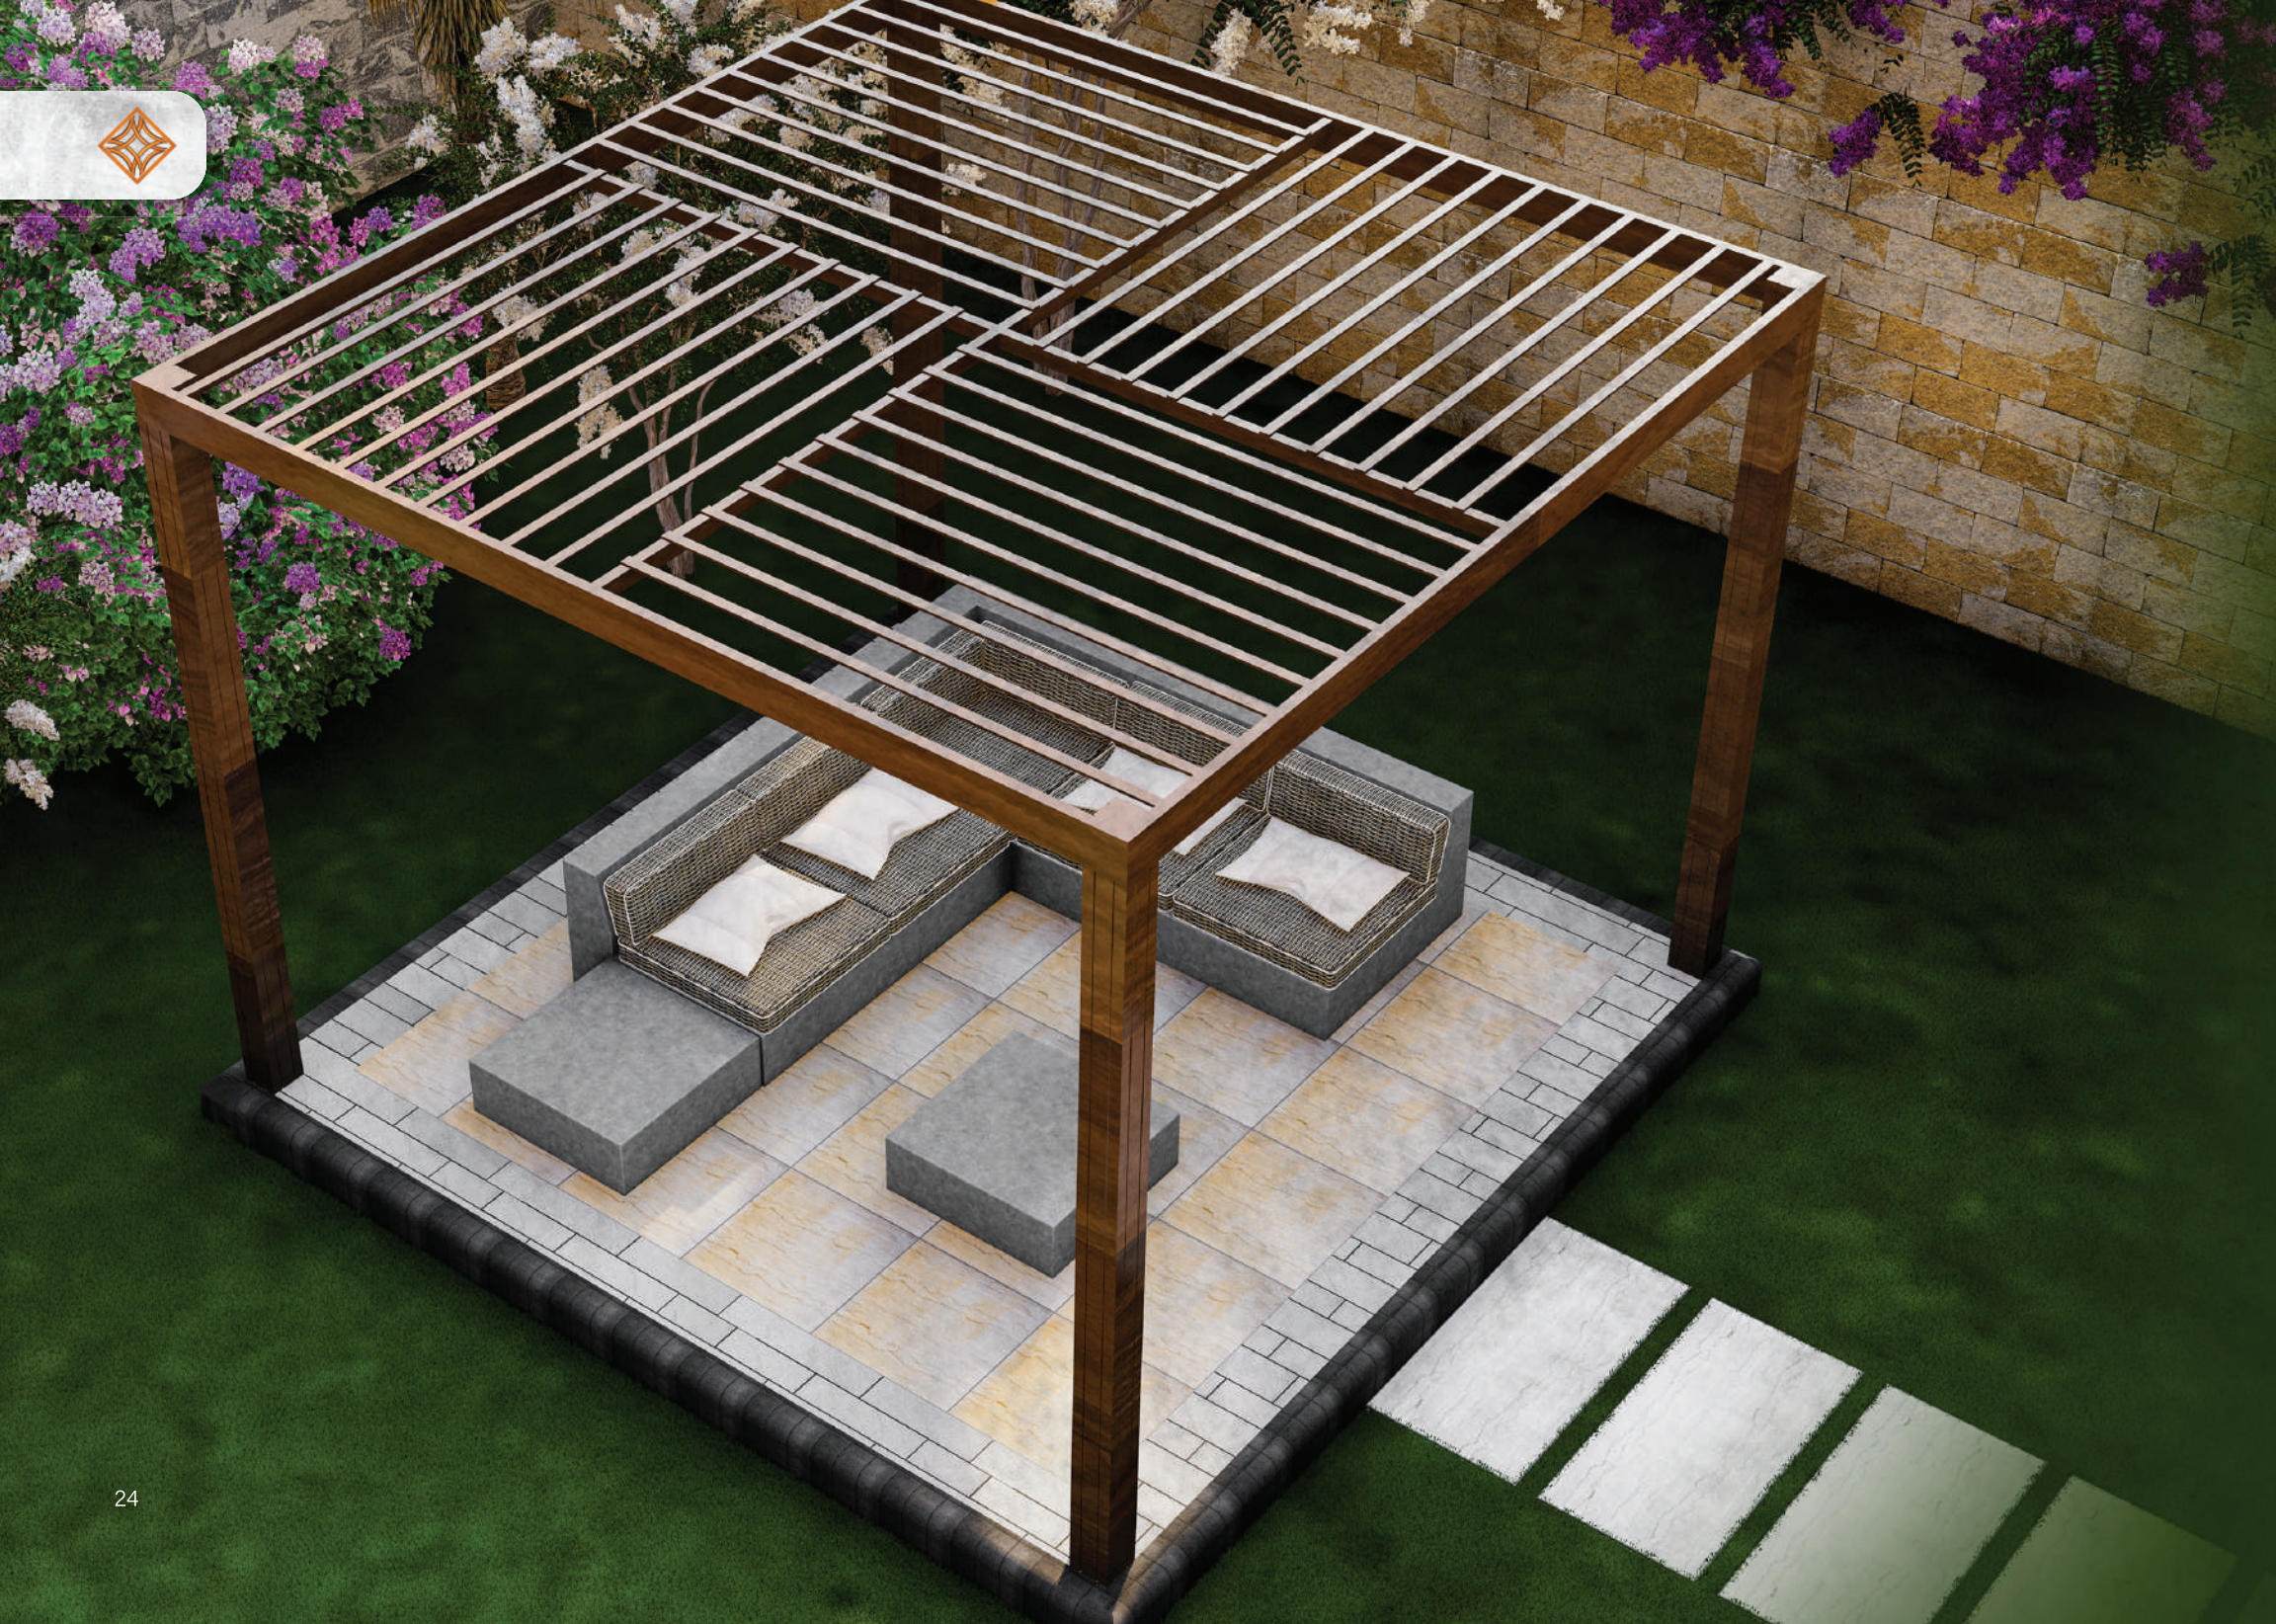

Chateau Chic

Prestigious Pergola Escapes

Welcome to the enchanting world of wooden pergolas, where timeless elegance meets the warmth of nature.

Wooden pergolas have a unique ability to infuse outdoor spaces with an ambiance that is both inviting and distinguished. Crafted from the finest wood materials, each pergola in this collection is a testament to the artistry of woodworking and the allure of natural beauty.

Embracing Tradition with a Modern Twist

Our wooden pergolas draw inspiration from the rich traditions of craftsmanship while seamlessly incorporating contemporary design elements. Whether you are envisioning a classic garden retreat, a cozy al fresco dining area, or a rustic yet refined outdoor lounge, our Chateau Chic collection offers a diverse range of wooden pergolas to bring your vision to life.

Natural Beauty, Uncompromised Quality

Wooden pergolas are renowned for their ability to age gracefully, acquiring a unique character over time. We take pride in sourcing only the finest wood materials to ensure your pergola stands the test of time. Each piece is expertly crafted to highlight the natural beauty of the wood grain, creating a stunning focal point for your outdoor space.

Tailored to Your Imagination

Customization is at the heart of our wooden pergola collection. Whether you seek a specific wood type, finish, size, or unique design elements, our team of skilled artisans is ready to bring your ideas to fruition. We believe that your outdoor space should be an extension of your personality, and our wooden pergolas are the canvas upon which your dreams can be painted.

Transform Your Outdoor Haven

As you peruse the pages of this catalog, let your imagination roam freely. Picture the possibilities of how a wooden pergola can transform your outdoor haven into a prestigious retreat. Whether you are aiming to create a French-inspired chateau ambiance or infuse rustic charm into your backyard, the Chateau Chic collection is designed to exceed your expectations.

A Commitment to Excellence

At Ducon Outdoor Living, we are committed to providing you with not just a wooden pergola but an exquisite piece of outdoor artistry. Each pergola in our Chateau Chic collection is a testament to our dedication to craftsmanship, quality, and creating outdoor spaces that inspire and delight.