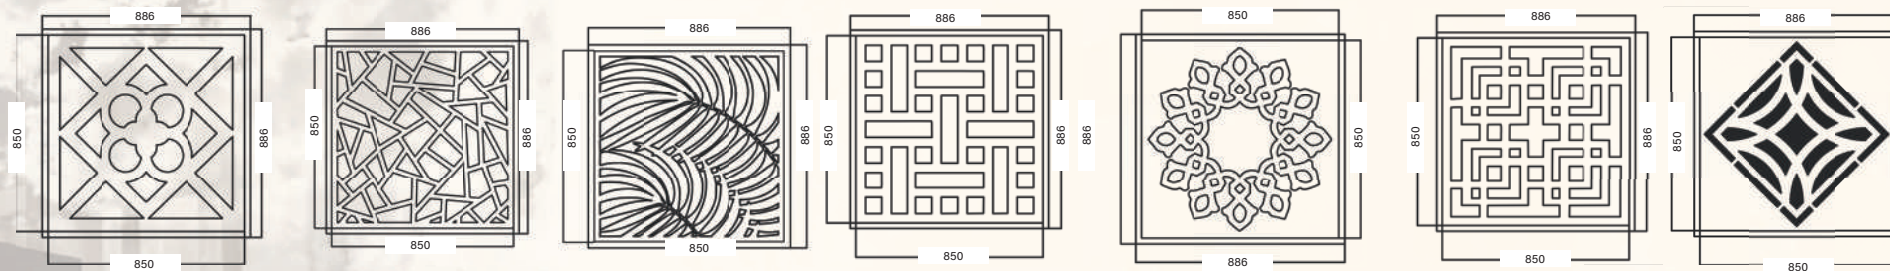

BEAM

ITEM	SIZE (mm)	TYPE	LENGTH (mm)	PRICE (AED)
BEAM	150 x 150 x 3	Hollow	3,000	868
	150 x 150 x 3	Hollow	4,000	1,157
	150 x 150 x 3	Hollow	5,000	1,446
	150 x 150 x 3	Hollow	6,000	1,736

POST

ITEM	SIZE (mm)	TYPE	LENGTH (mm)	PRICE (AED)
POST	150 x 150 x 3	Hollow	150	70
	150 x 150 x 3	Hollow	1,000	297
	150 x 150 x 3	Hollow	2,000	564
	150 x 150 x 3	Hollow	3,000	831

PURLIN

ITEM	SIZE (mm)	TYPE	LENGTH (mm)	PRICE (AED)
PURLIN	100 x 20 x 2	Hollow	886	64
	100 x 20 x 2	Hollow	1,936	139
	100 x 20 x 2	Hollow	2,986	214

PURLINS (locked)

ITEM	SIZE (mm)	TYPE	LENGTH (mm)	PRICE (AED)
PURLIN	100 x 19 x 1.9	Hollow	886	64
	100 x 19 x 1.9	Hollow	1,936	139
	100 x 19 x 1.9	Hollow	2,986	214

RAFTER

ITEM	SIZE (mm)	TYPE	LENGTH (mm)	PRICE (AED)
RAFTER	100 x 100 x 2	Hollow	2,986	621
	100 x 100 x 2	Hollow	3,986	828
	100 x 100 x 2	Hollow	4,986	1,036

SEPARATOR

ITEM	SIZE (mm)	TYPE	LENGTH (mm)	PRICE (AED)
SEPARATOR	100 x 100 x 2	Hollow	886	184
	100 x 100 x 2	Hollow	1,936	402

L - Angle 5cm and 2.5cm

CNC

Elevate your pergola's design with the precision and uniqueness of CNC customization. Select from our diverse range of designs or unleash your creativity with a fully customized pergola design tailored to your vision.

ITEM	DESIGN SIZE (mm)	TYPE	PANEL SIZE (mm)	PRICE (AED)
CNC	850 x 850	Solid	886 x 886	727