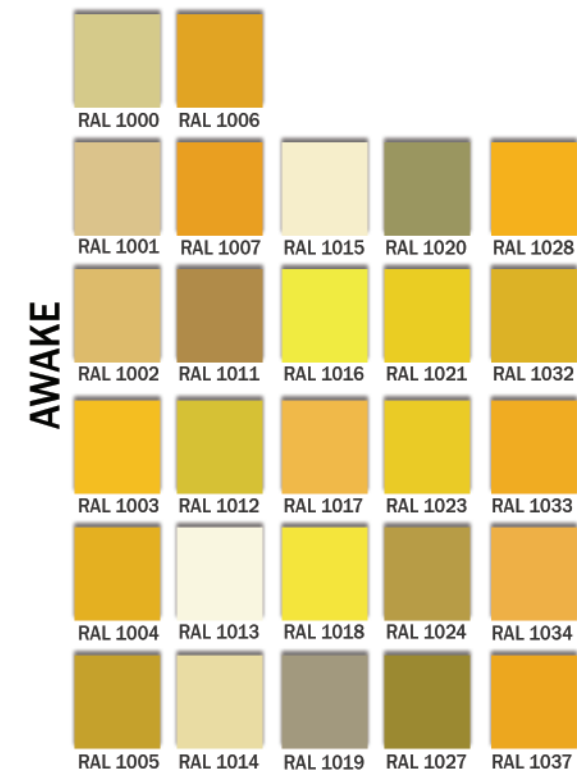

A-Line Kerb Stone    A-Line Kerb Corner Stone

Slate Stone

Dune Stone

Set Angle for Spiral Pillar  
with **3 DEGREE** fixed ANGLE  
L Angle 300 x 300 mm - **AED 1,500**

Metallic and pearlescent colour samples are representations only. For your special colour requirements and accurate assessment, please contact your nearest Jotun Powder Coatings representative to obtain a sample panel.