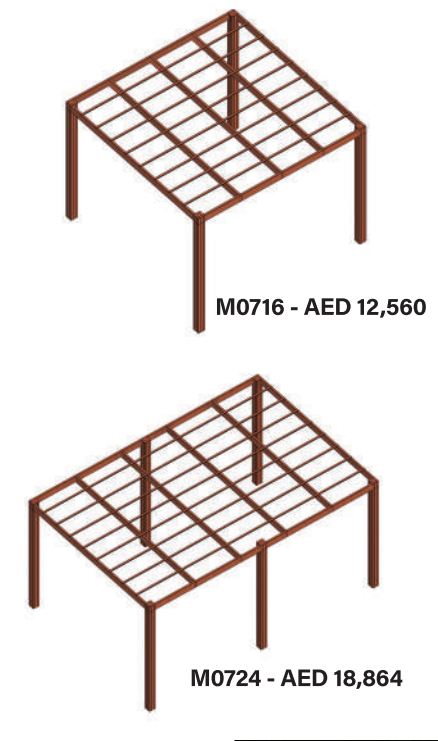

M0616: Total Price (AED) - 12,144

COLORS

Size- 4 m x 4 m- 16 m<sup>2</sup>

Size- 4 m x 6 m- 24 m<sup>2</sup>

This pergola showcases a spaced-out roof design that allows sunlight to filter through in a delicate dance of light and shadow. It is a contemporary masterpiece that effortlessly harmonizes with your outdoor space, providing both aesthetic allure and functional shade

M0616 - AED 12,144

M0624 - AED 17,760

LEGEND

ITEM CODE	SIZE (m)	AED PRICE PER (m <sup>2</sup> )	AED TOTAL PRICE
M0616	4 x 4	759	<b>12,144</b>
M0624	4 x 6	740	<b>17,760</b>

Size- 4 m x 4 m- 16 m<sup>2</sup>  
 Size- 4 m x 6 m- 24 m<sup>2</sup>

With a generous 4 x 6 footprint, this modern wooden pergola boasts a captivating dark brown wood finish and an elegantly spaced-out roof design ideal for walkways mostly and sitting area designs.

LEGEND			
ITEM CODE	SIZE (m)	AED PRICE PER (m <sup>2</sup> )	AED TOTAL PRICE
M0716	4 x 4	785	<b>12,560</b>
M0724	4 x 6	786	<b>18,864</b>