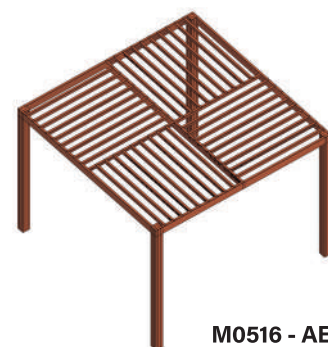

Size- 4 m x 4 m- 16 m<sup>2</sup>

Size- 4 m x 6 m- 24 m<sup>2</sup>

Versatility and functionality at its core. This pergola structural design allows for endless customization possibilities, from modern masterpieces to rustic retreats.

LEGEND			
ITEM CODE	SIZE (m)	AED PRICE PER (m <sup>2</sup> )	AED TOTAL PRICE
M0516	4 x 4	1,074	<b>17,184</b>
M0524	4 x 6	1,063	<b>25,512</b>

COLORS

M0516: Total Price (AED) - 17,184

M0516 - AED 17,184

M0524 - AED25,512

M0616: Total Price (AED) - 12,144

COLORS

Size- 4 m x 4 m- 16 m<sup>2</sup>

Size- 4 m x 6 m- 24 m<sup>2</sup>

This pergola showcases a spaced-out roof design that allows sunlight to filter through in a delicate dance of light and shadow. It is a contemporary masterpiece that effortlessly harmonizes with your outdoor space, providing both aesthetic allure and functional shade